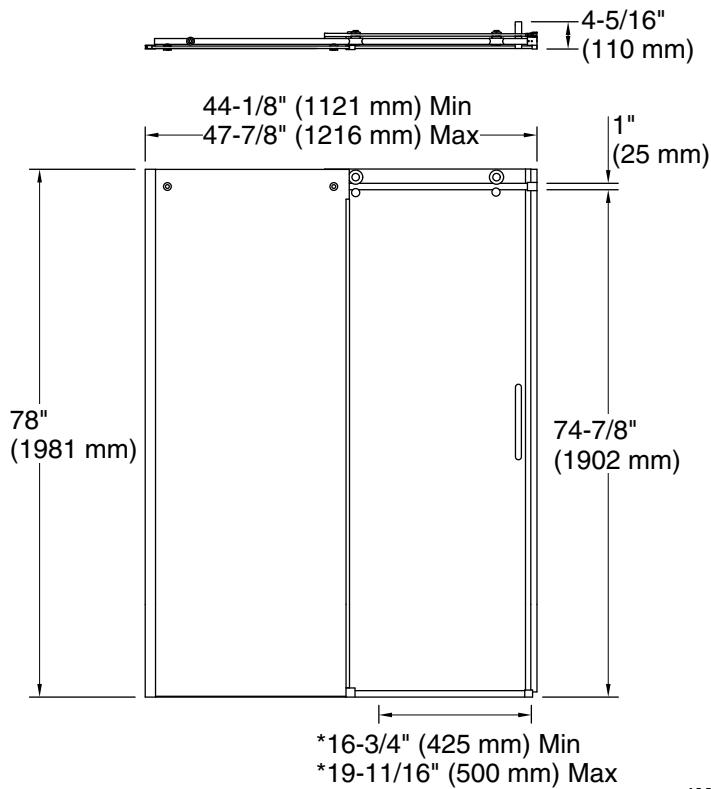

*Walk-through

Technical Information

All product dimensions are nominal.

Base-To-Wall	3/8" (10 mm)
Radius – Max:	
Shower Ledge Min	2-3/4" (70 mm)
Flat:	
Shower Wall Min	2-3/4" (70 mm)
Flat:	
Wall Studs Required	Yes
for Door:	

Notes

The vertical opening should be a minimum of 80" (2032 mm) to allow for installation clearance.