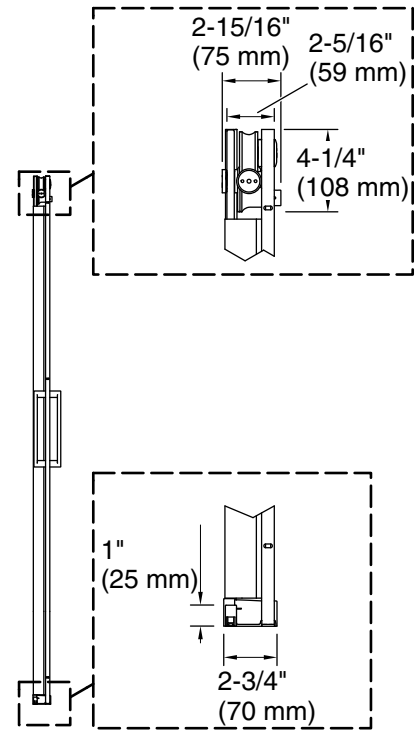

*Walk-through

Technical Information

All product dimensions are nominal.

Base-To-Wall	3/8" (10 mm)
Radius – Max:	
Shower Ledge Min	2-3/4" (70 mm)
Flat:	
Shower Wall Min	2-3/4" (70 mm)
Flat:	
Wall Studs Required	Yes
for Door:	

Notes

The vertical opening should be a minimum of 80" (2032 mm) to allow for installation clearance.