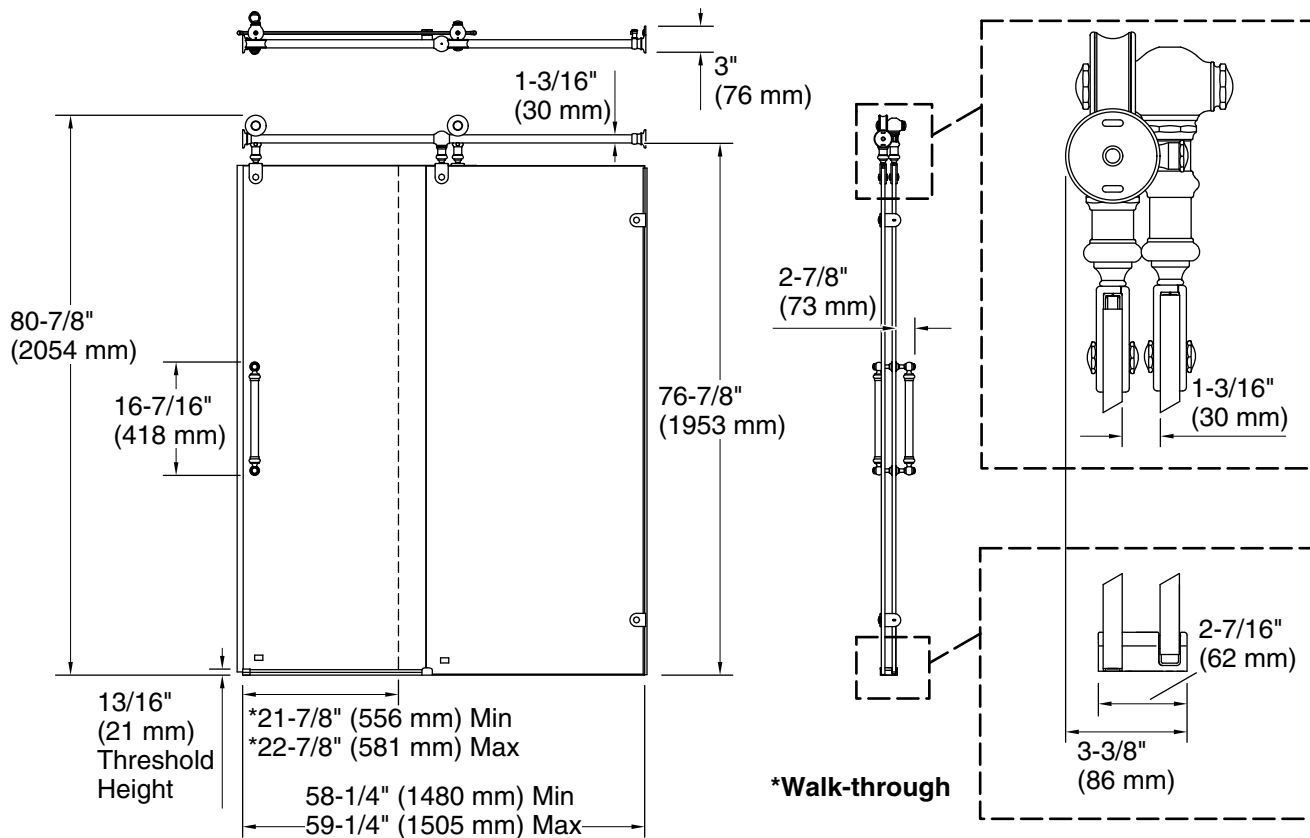

Technical Information

All product dimensions are nominal.

Shower Ledge Min 2-7/16" (62 mm)
Flat:

Shower Wall Min 3-5/16" (84 mm)
Flat:

Wall Studs Required Yes
for Door:

Notes

Install this product according to the installation guide.

The vertical opening should be a minimum of 83" (2108 mm) to allow for installation clearance.