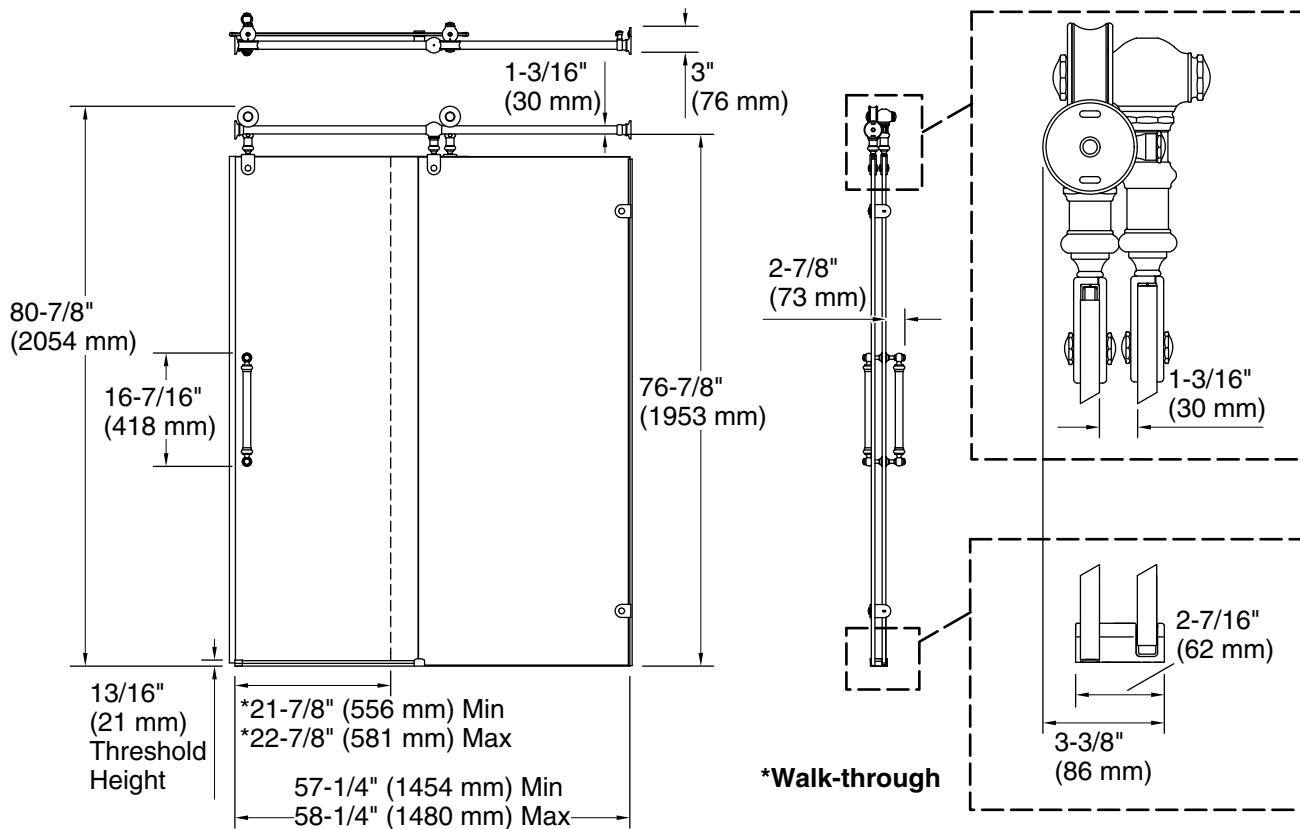

Technical Information

All product dimensions are nominal.

Shower Ledge Min 2-7/16" (62 mm)
Flat:

Shower Wall Min 3-5/16" (84 mm)
Flat:

Wall Studs Required Yes
for Door:

Notes

Install this product according to the installation guide.

The vertical opening should be a minimum of 83" (2108 mm) to allow for installation clearance.