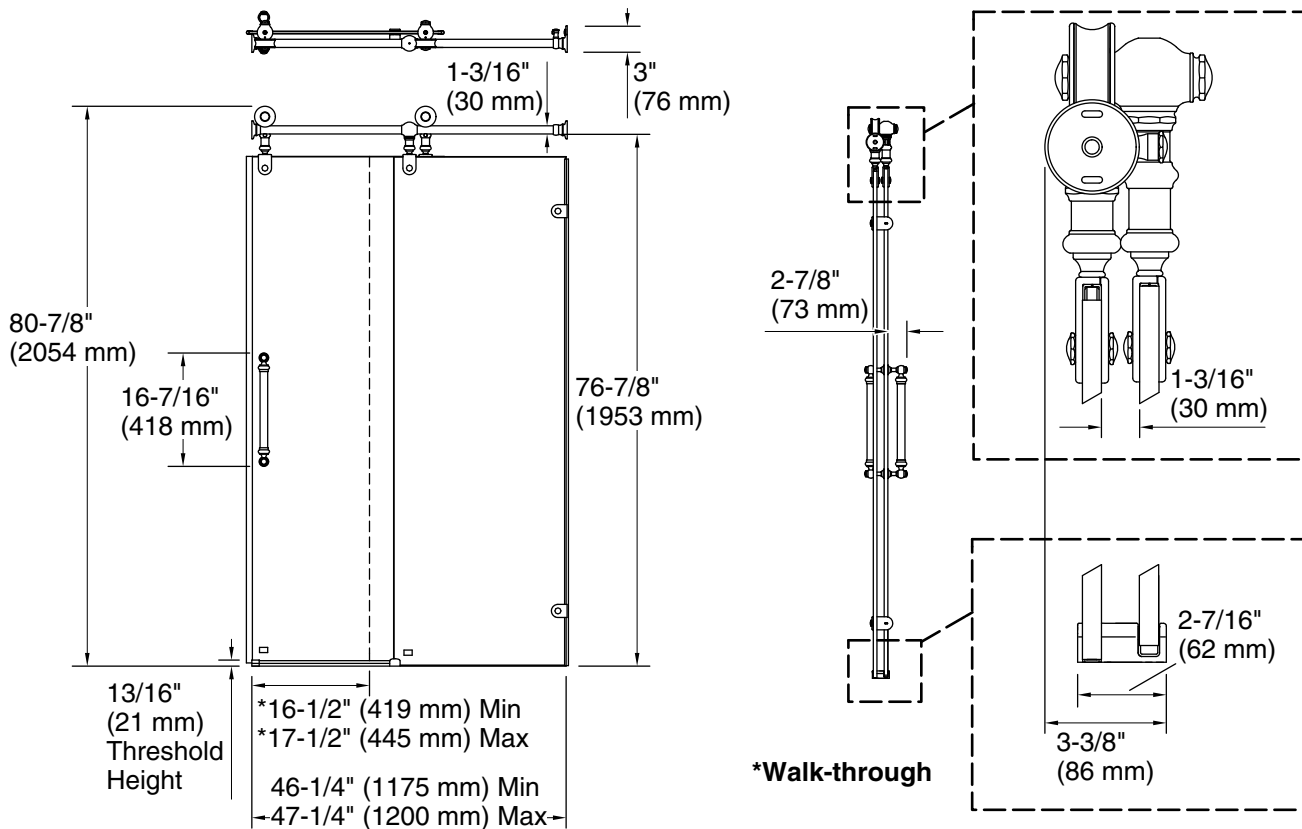

Technical Information

All product dimensions are nominal.

Shower Ledge Min 2-7/16" (62 mm)
Flat:

Shower Wall Min 3-5/16" (84 mm)
Flat:

Wall Studs Required Yes
for Door:

Notes

Install this product according to the installation guide.

The vertical opening should be a minimum of 83" (2108 mm) to allow for installation clearance.