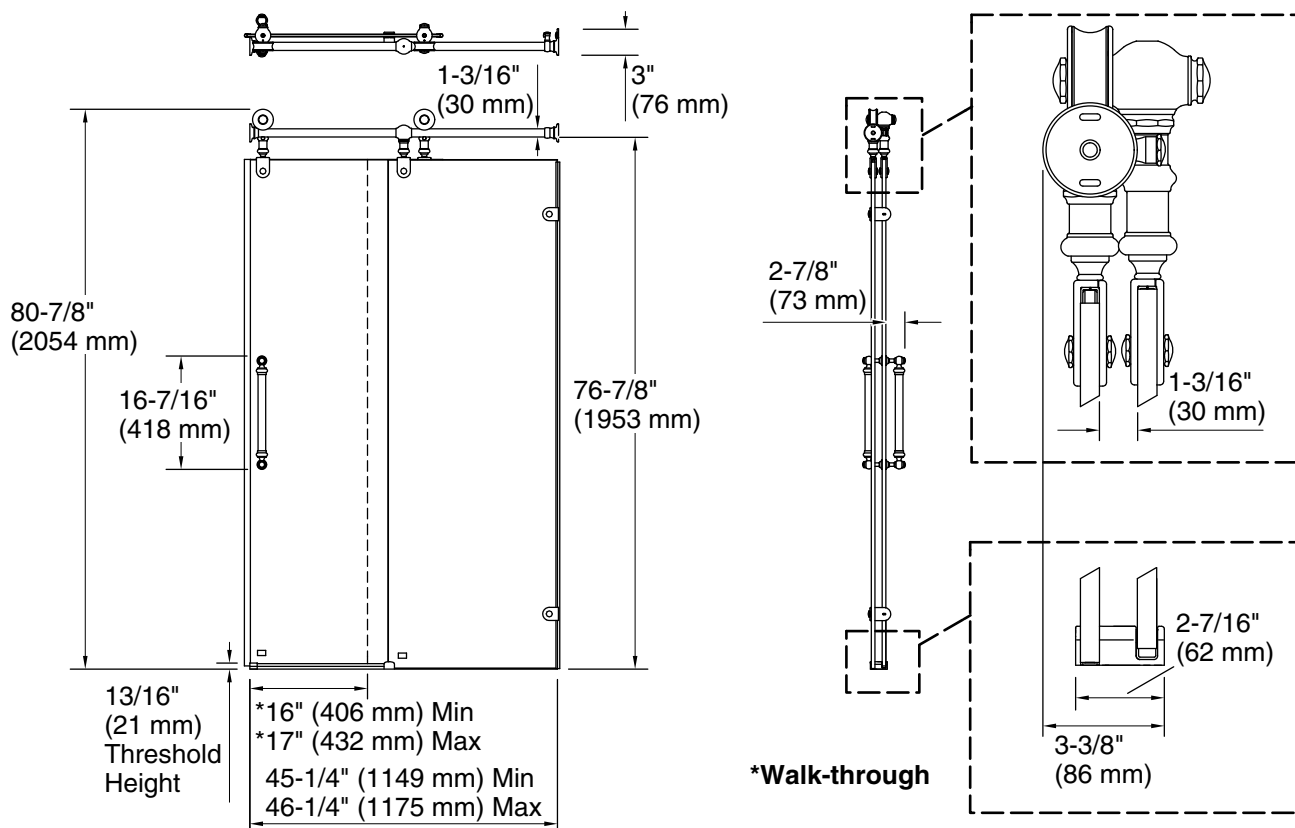

Technical Information

All product dimensions are nominal.

Shower Ledge Min 2-7/16" (62 mm)
Flat:

Shower Wall Min 3-5/16" (84 mm)
Flat:

Wall Studs Required Yes
for Door:

Notes

Install this product according to the installation guide.

The vertical opening should be a minimum of 83" (2108 mm) to allow for installation clearance.