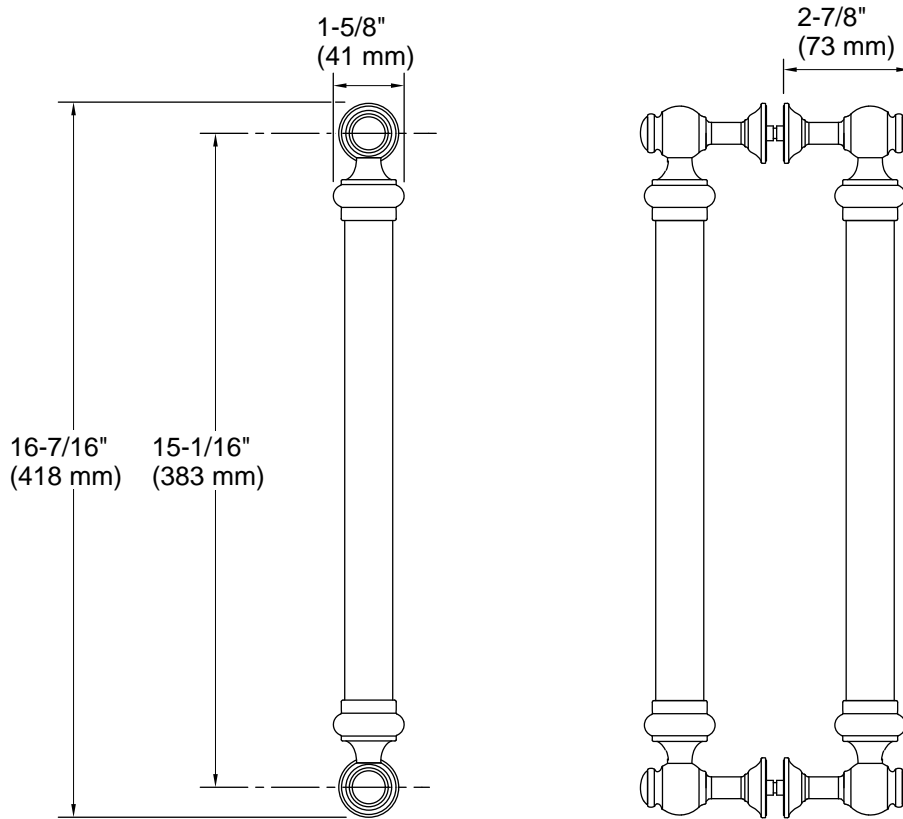

Features

- Back-to-back 16-7/16" (418 mm) vertical handles
- Double handle opens door from the inside and outside of the shower
- Works with 5/16" (8 mm), 3/8" (10 mm), and 1/2" (12 mm) thick glass
- Coordinates with other products in the Artifacts collection

Material

- Premium metal construction for durability and reliability
- KOHLER finishes resist corrosion and tarnishing

Installation

- Requires two 12 mm mounting holes spaced 15-1/16" (383 mm) apart vertically

Technical Information

All product dimensions are nominal.

Material: Stainless Steel, Zinc, Plastic

Notes

Install this product according to the installation guide.

Requires two .472 ±.016" [12+.4 mm] holes spaced 15-1/16" apart vertically.