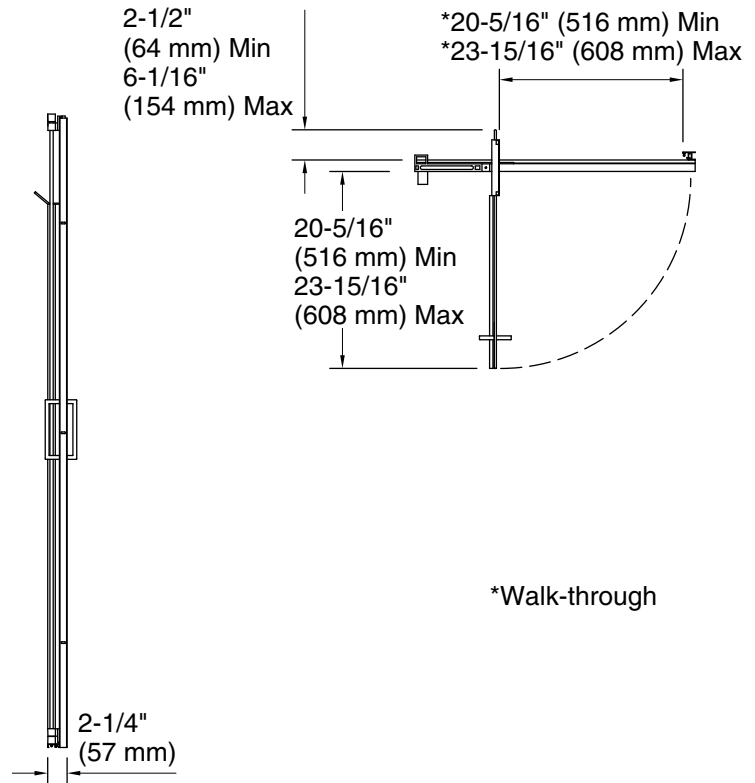

## Material

- Frameless, 1/4" (6 mm) thick Crystal Clear tempered glass

## Installation

- Out-of-plumb adjustability simplifies installation
- Door can be installed to open to the left or right to suit your bathroom layout
- Not for use in hospitality
- For residential use only

### Technical Information

All product dimensions are nominal.

Base-To-Wall 3/8" (10 mm)

Radius – Max:

### Notes

Install this product according to the installation guide.

The vertical opening should be a minimum of 73-1/2" (1867 mm) to allow for installation clearance.