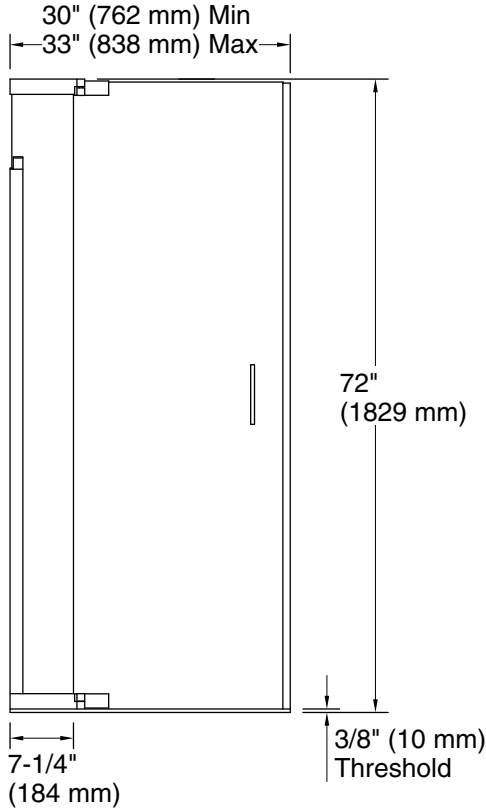

## Material

- Frameless, 1/4" (6 mm) thick Crystal Clear tempered glass

### Technical Information

All product dimensions are nominal.

Base-To-Wall 3/8" (10 mm)

Radius – Max:

### Notes

Install this product according to the installation guide.

The vertical opening should be a minimum of 73-1/2" (1867 mm) to allow for installation clearance.