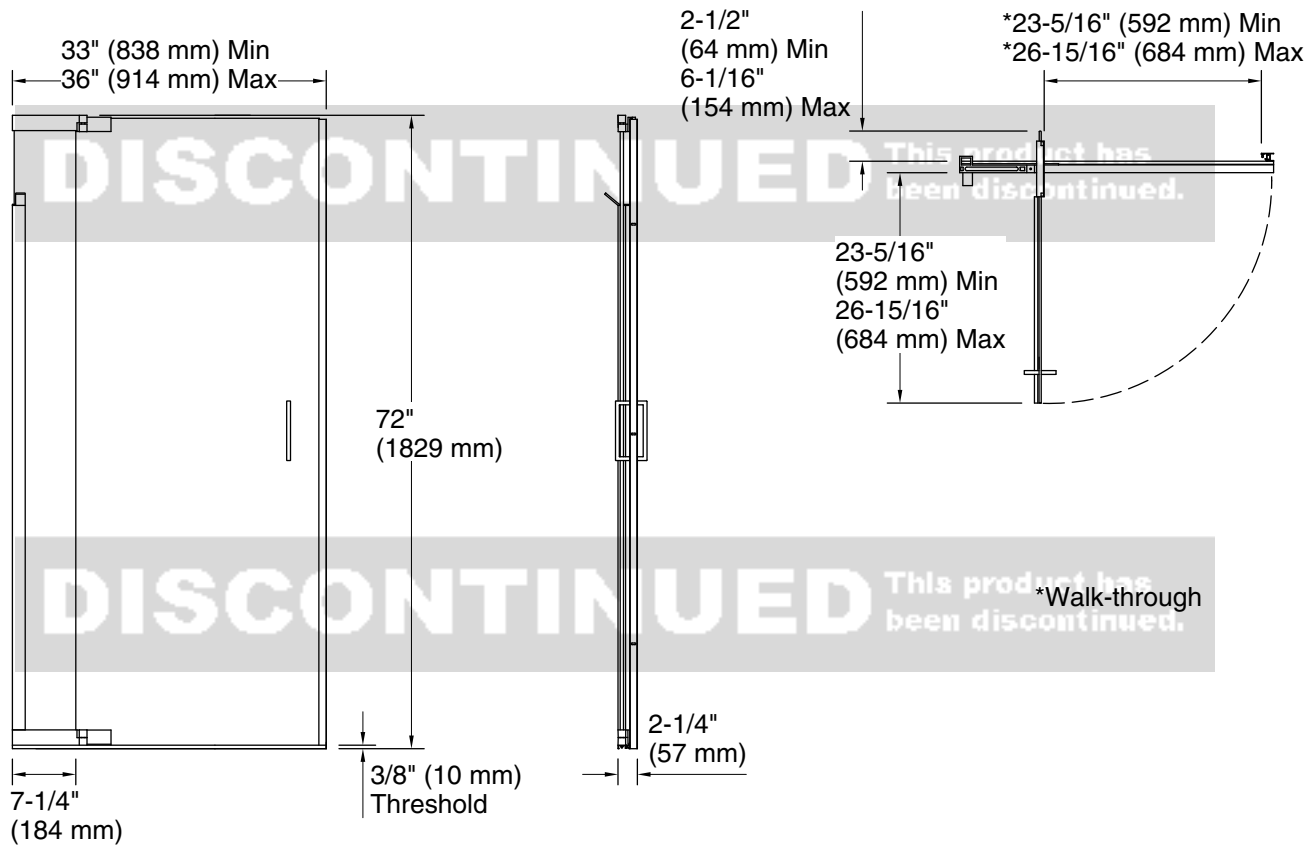

Material

- Frameless, 1/4" (6 mm) thick Crystal Clear tempered glass

Technology

- Integrated accessories offer storage for personal items

Installation

- Out-of-plumb adjustability simplifies installation
- Door can be installed to open to the left or right to suit your bathroom layout
- Not for use in hospitality
- For residential use only

DISCONTINUED This product has been discontinued.

Technical Information

All product dimensions are nominal.

Base-To-Wall 3/8" (10 mm)

Radius – Max:

Notes

Measure your actual product for roughing-in details.

The vertical opening should be a minimum of 73-1/2" (1867 mm) to allow for installation clearance.