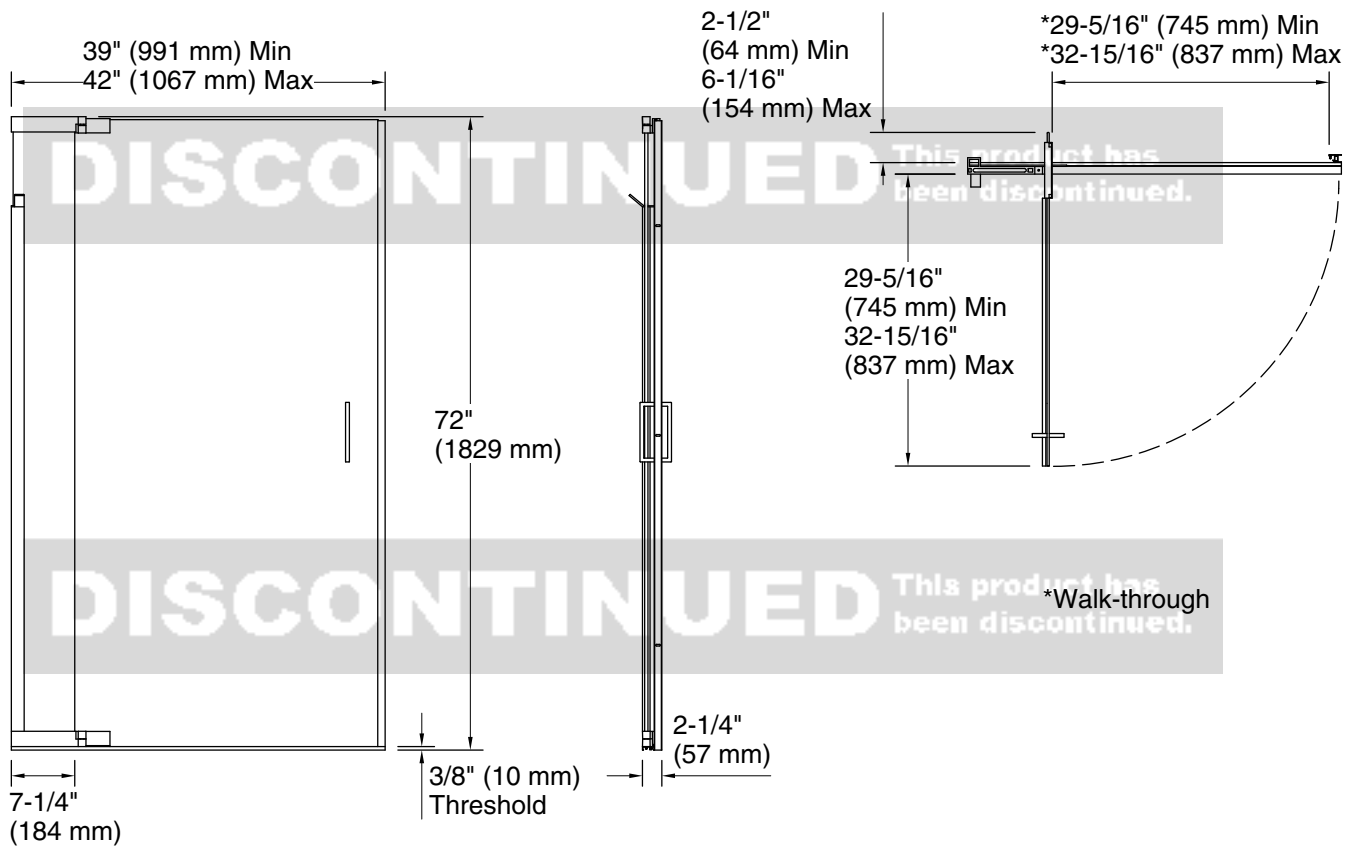

## Material

- Frameless, 1/4" (6 mm) thick Crystal Clear tempered glass

## Installation

- Out-of-plumb adjustability simplifies installation
- Door can be installed to open to the left or right to suit your bathroom layout
- Not for use in hospitality
- For residential use only

## Technical Information

All product dimensions are nominal.

Base-To-Wall 3/8" (10 mm)

Radius – Max:

## Notes

Measure your actual product for roughing-in details.

The vertical opening should be a minimum of 73-1/2" (1867 mm) to allow for installation clearance.