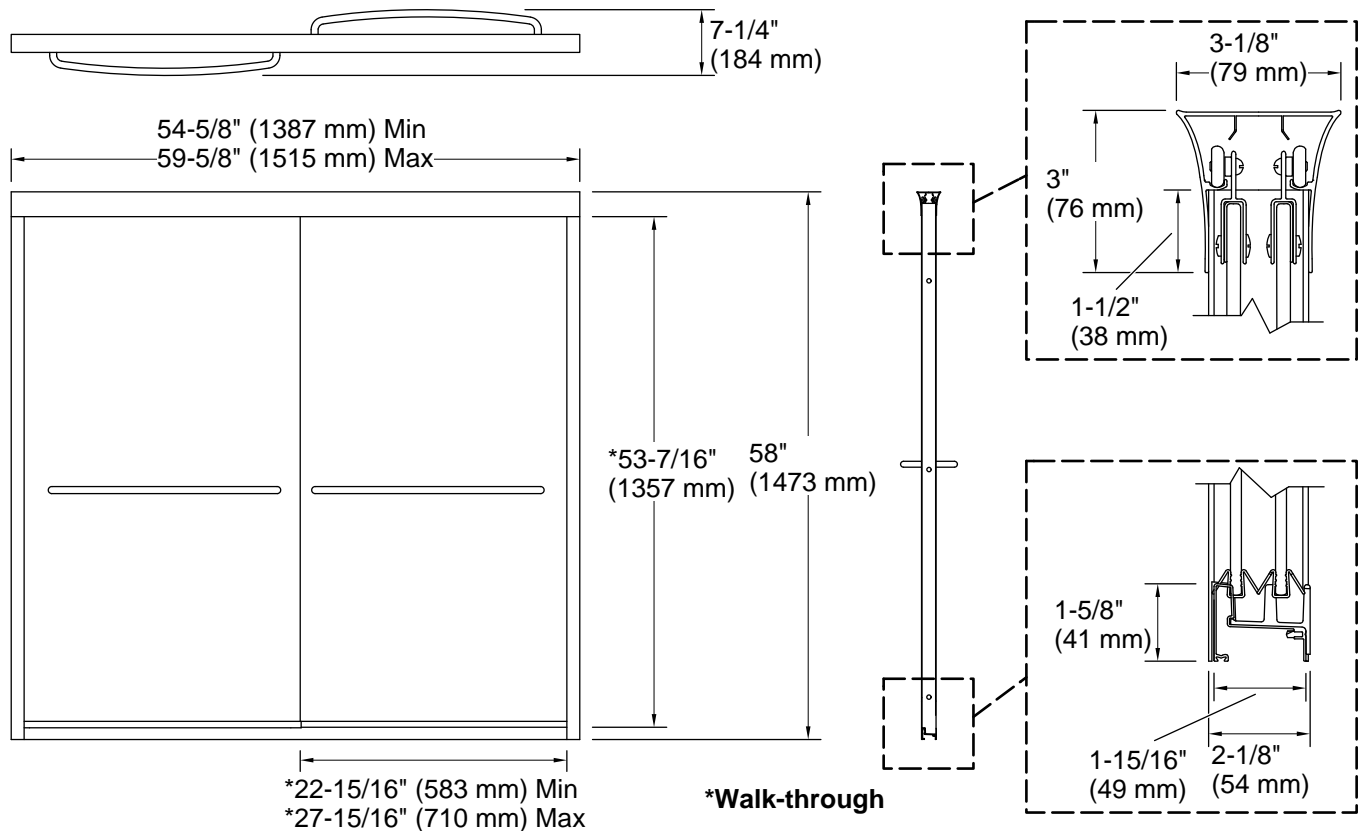

Features

- 1/4" (6 mm) thick Crystal Clear tempered glass
- Frameless design emphasizes glass and creates a sleek, minimalist look
- Smooth, quiet operation
- Gently curved inside and outside towel bars complete the look of this door
- Tempered glass ensures enhanced safety and durability
- CleanCoat®+ glass coating creates a hydrophobic barrier that repels water, soap scum, and residue, saving time and protecting shower doors 10 times longer than original CleanCoat. (Based on 2021 internal wear/abrasion testing using a microfiber cloth.)

Material

- Anodized aluminum prevents rust and corrosion

Installation

- Fits opening widths 54-5/8" – 59-5/8" (1387 – 1514 mm)
- Out-of-plumb adjustability simplifies installation
- Door can be installed to open to the left or right to suit your bathroom layout
- For residential use only
- Not for use in hospitality

Technical Information

All product dimensions are nominal.

| | |
|------------------|----------------|
| Base-To-Wall | 1/2" (13 mm) |
| Radius – Max: | |
| Shower Ledge Min | 2-1/8" (54 mm) |
| Flat: | |
| Shower Wall Min | 3-1/8" (79 mm) |
| Flat: | |

Notes

Install this product according to the installation instructions.

The vertical opening should be a minimum of 60" (1524 mm) to allow for installation clearance.