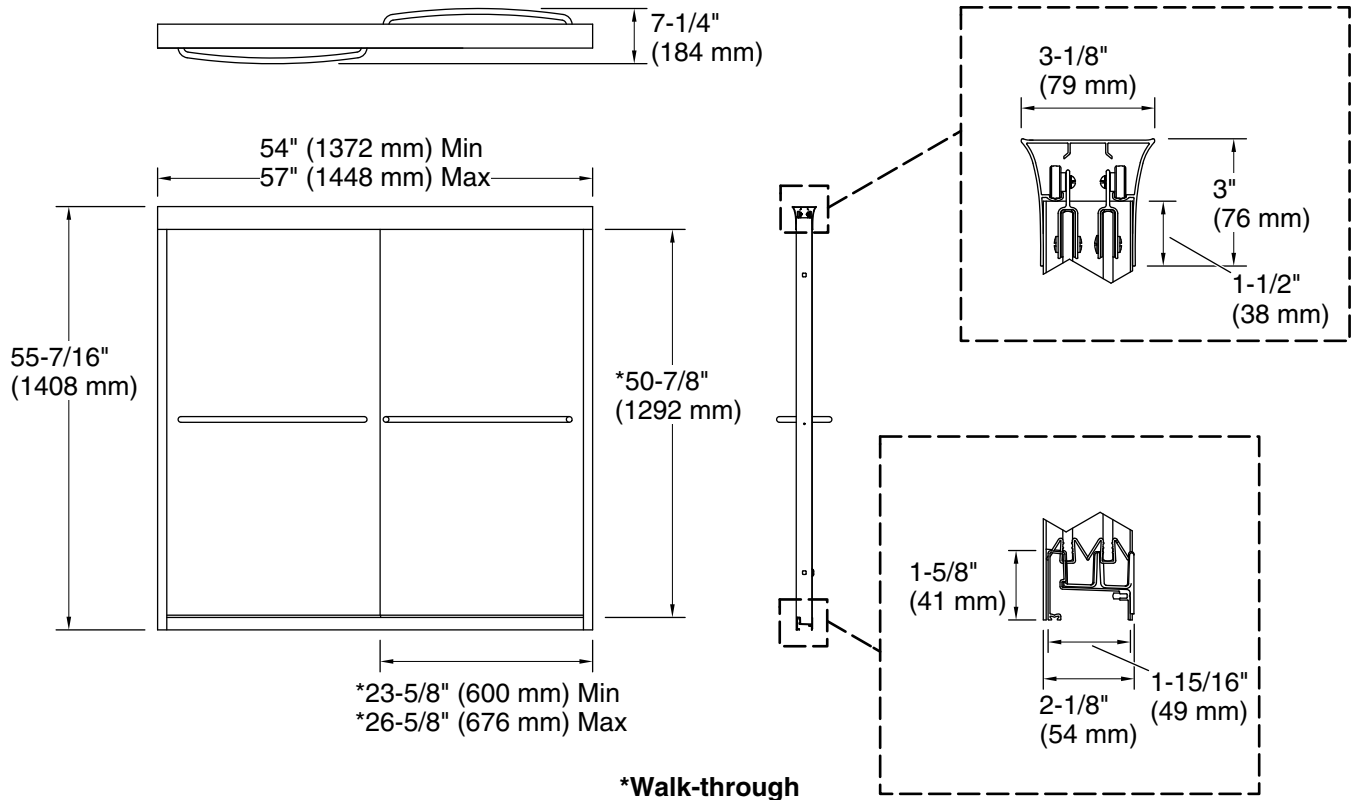

Features

- 1/4" (6 mm) thick Crystal Clear tempered glass
- Frameless design emphasizes glass and creates a sleek, minimalist look
- Smooth, quiet operation
- Gently curved inside and outside towel bars complete the look of this door
- Tempered glass ensures enhanced safety and durability
- CleanCoat®+ glass coating creates a hydrophobic barrier that repels water, soap scum, and residue, saving time and protecting shower doors 10 times longer than original CleanCoat. (Based on 2021 internal wear/abrasion testing using a microfiber cloth.)

Material

- Anodized aluminum prevents rust and corrosion

Installation

- Fits opening widths 52" - 57" (1321 mm - 1448 mm)
- Out-of-plumb adjustability simplifies installation
- Door can be installed to open to the left or right to suit your bathroom layout
- For residential use only
- Not for use in hospitality

Technical Information

All product dimensions are nominal.

Base-To-Wall	1/2" (13 mm)
Radius – Max:	
Shower Ledge Min	2-1/8" (54 mm)
Flat:	
Shower Wall Min	3-1/8" (79 mm)
Flat:	

Notes

Install this product according to the installation instructions.

The vertical opening should be a minimum of 57-1/2" (1461 mm) to allow for installation clearance.