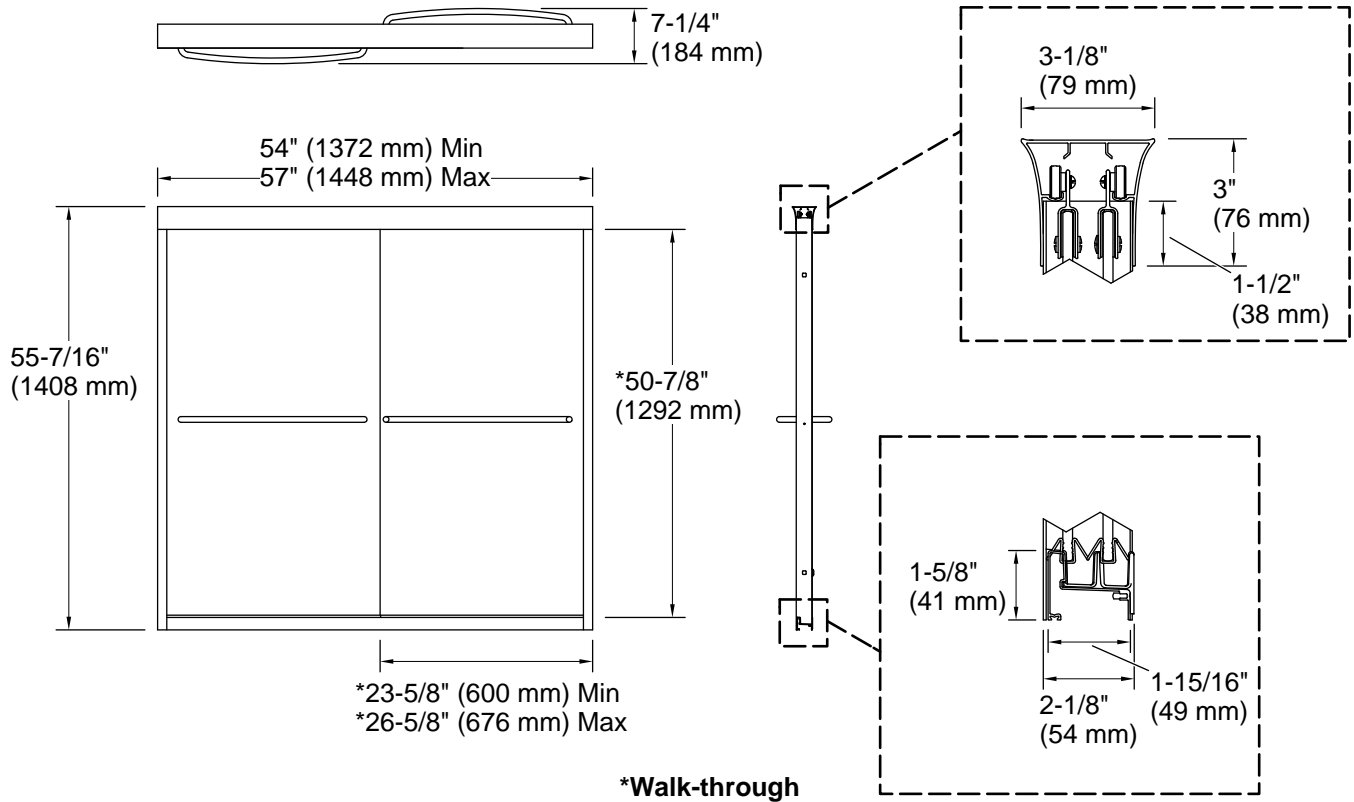

Features

- 1/4" (6 mm) thick Crystal Clear tempered glass
- Frameless design emphasizes glass and creates a sleek, minimalist look
- Smooth, quiet operation
- Gently curved inside and outside towel bars complete the look of this door
- Tempered glass ensures enhanced safety and durability
- CleanCoat®+ glass coating creates a hydrophobic barrier that repels water, soap scum, and residue, saving time and protecting shower doors 10 times longer than original CleanCoat. (Based on 2021 internal wear/abrasion testing using a microfiber cloth.)

Material

- Anodized aluminum prevents rust and corrosion

Installation

- Fits opening widths 52" - 57" (1321 mm - 1448 mm)
- Out-of-plumb adjustability simplifies installation
- Door can be installed to open to the left or right to suit your bathroom layout
- For residential use only
- Not for use in hospitality

Technical Information

All product dimensions are nominal.

Base-To-Wall	1/2" (13 mm)
Radius – Max:	
Shower Ledge Min	2-1/8" (54 mm)
Flat:	
Shower Wall Min	3-1/8" (79 mm)
Flat:	

Notes

Install this product according to the installation instructions.

The vertical opening should be a minimum of 57-1/2" (1461 mm) to allow for installation clearance.