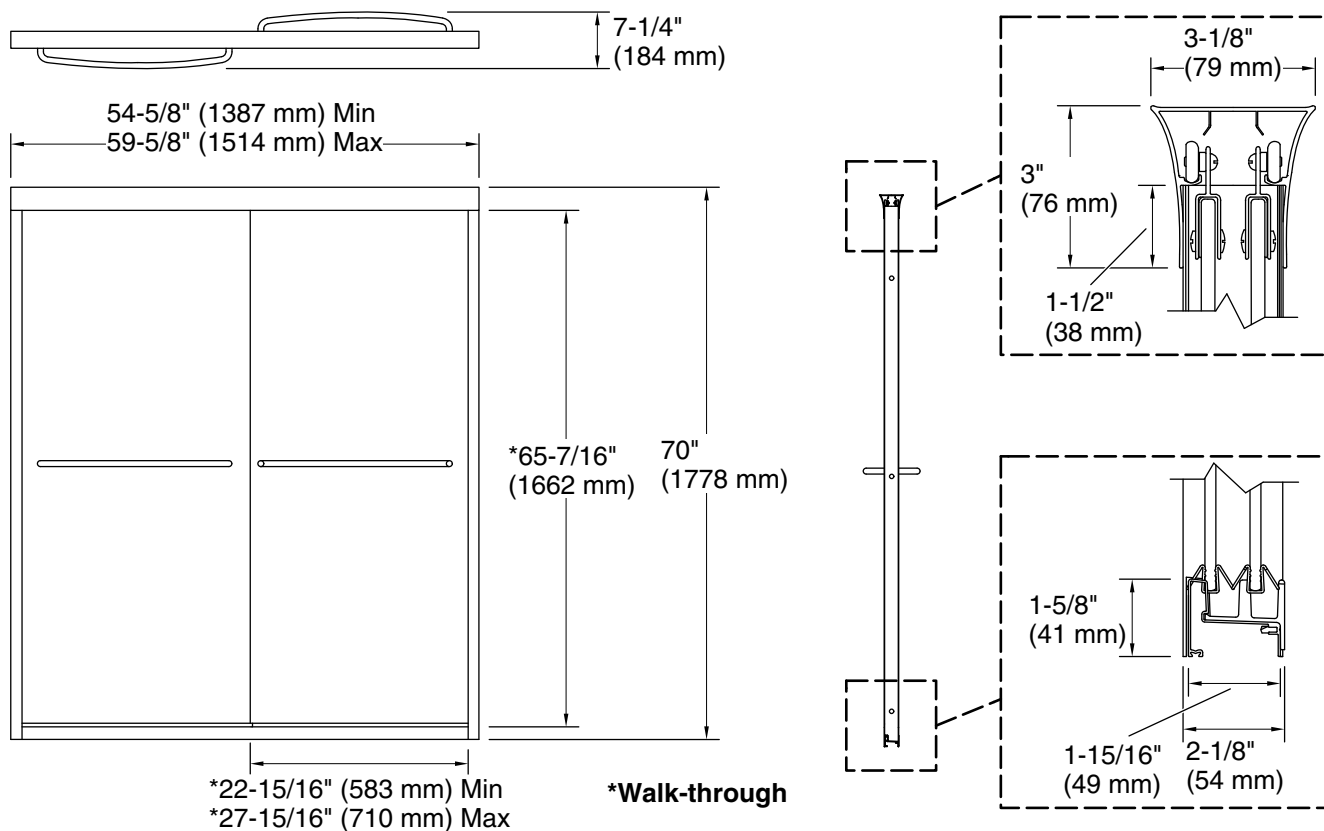

Features

- 1/4" (6 mm) thick Crystal Clear tempered glass
- Frameless design emphasizes glass and creates a sleek, minimalist look
- Smooth, quiet operation
- Gently curved inside and outside towel bars complete the look of this door
- Tempered glass ensures enhanced safety and durability
- CleanCoat®+ glass coating creates a hydrophobic barrier that repels water, soap scum, and residue, saving time and protecting shower doors 10 times longer than original CleanCoat. (Based on 2021 internal wear/abrasion testing using a microfiber cloth.)

Material

- Anodized aluminum prevents rust and corrosion

Installation

- Fits opening widths 54-5/8" – 59-5/8" (1387 – 1514 mm)
- Out-of-plumb adjustability simplifies installation
- Door can be installed to open to the left or right to suit your bathroom layout
- For residential use only
- Not for use in hospitality

Technical Information

All product dimensions are nominal.

| | |
|------------------|----------------|
| Base-To-Wall | 1/2" (13 mm) |
| Radius – Max: | |
| Shower Ledge Min | 2-1/8" (54 mm) |
| Flat: | |
| Shower Wall Min | 3-1/8" (79 mm) |
| Flat: | |

Notes

Install this product according to the installation instructions.

The vertical opening should be a minimum of 72-1/4" (1835 mm) to allow for installation clearance.