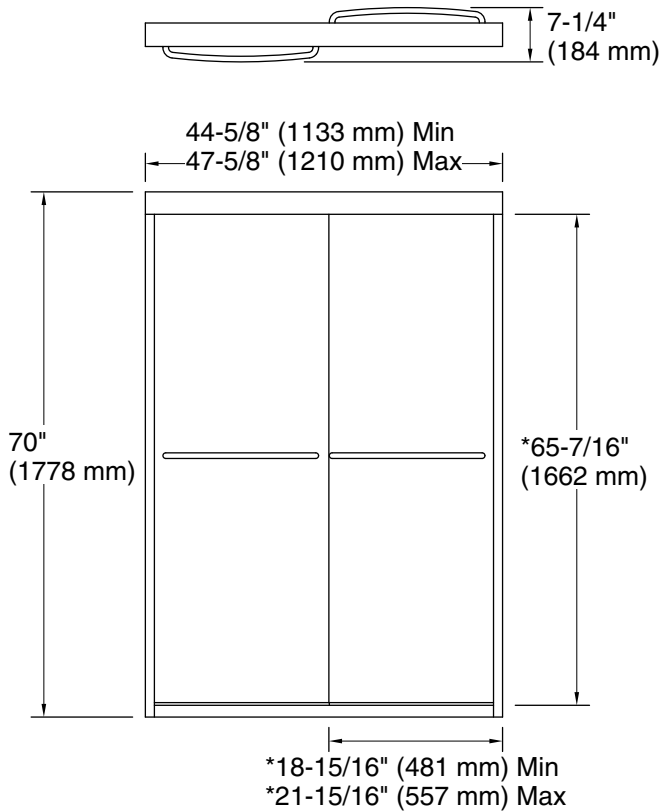

Features

- 1/4" (6 mm) thick Crystal Clear tempered glass
- Frameless design emphasizes glass and creates a sleek, minimalist look
- Smooth, quiet operation
- Gently curved inside and outside towel bars complete the look of this door
- Tempered glass ensures enhanced safety and durability
- CleanCoat®+ glass coating creates a hydrophobic barrier that repels water, soap scum, and residue, saving time and protecting shower doors 10 times longer than original CleanCoat. (Based on 2021 internal wear/abrasion testing using a microfiber cloth.)

Material

- Anodized aluminum prevents rust and corrosion

Installation

- Fits opening widths 44-5/8" – 47-5/8" (1133 – 1210 mm)
- Out-of-plumb adjustability simplifies installation
- Door can be installed to open to the left or right to suit your bathroom layout
- For residential use only
- Not for use in hospitality

***Walk-through**

Technical Information

All product dimensions are nominal.

Base-To-Wall	1/2" (13 mm)
Radius – Max:	
Shower Ledge Min	2-1/8" (54 mm)
Flat:	
Shower Wall Min	3-1/8" (79 mm)
Flat:	

Notes

Install this product according to the installation instructions.

The vertical opening should be a minimum of 72-1/4" (1835 mm) to allow for installation clearance.