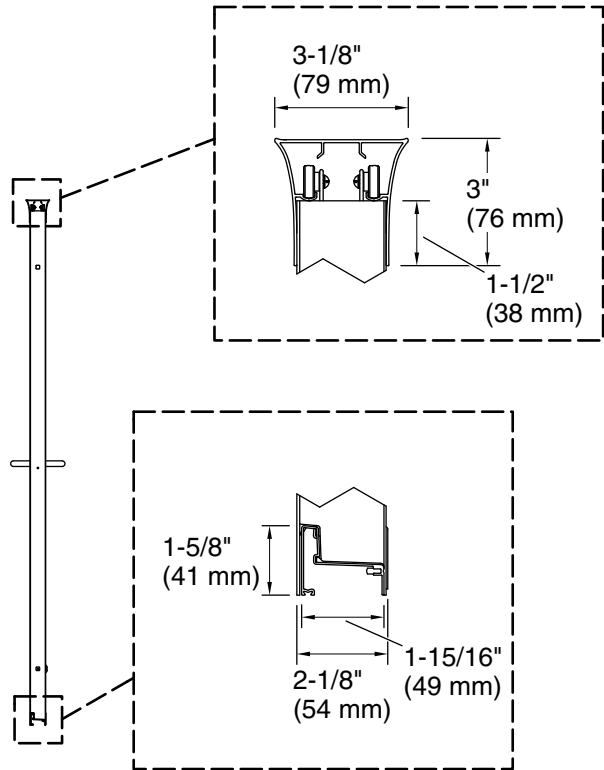

Features

- 1/4" (6 mm) thick Crystal Clear tempered glass
- Frameless design emphasizes glass and creates a sleek, minimalist look
- Smooth, quiet operation
- Gently curved inside and outside towel bars complete the look of this door
- Tempered glass ensures enhanced safety and durability
- CleanCoat®+ glass coating creates a hydrophobic barrier that repels water, soap scum, and residue, saving time and protecting shower doors 10 times longer than original CleanCoat. (Based on 2021 internal wear/abrasion testing using a microfiber cloth.)

Material

- Anodized aluminum prevents rust and corrosion

Installation

- Fits opening widths 44-5/8" – 47-5/8" (1133 – 1210 mm)
- Out-of-plumb adjustability simplifies installation
- Door can be installed to open to the left or right to suit your bathroom layout
- For residential use only
- Not for use in hospitality

***Walk-through**

Technical Information

All product dimensions are nominal.

Base-To-Wall	1/2" (13 mm)
Radius – Max:	
Shower Ledge Min	2-1/8" (54 mm)
Flat:	
Shower Wall Min	3-1/8" (79 mm)
Flat:	

Notes

Install this product according to the installation instructions.

The vertical opening should be a minimum of 72-1/4" (1835 mm) to allow for installation clearance.