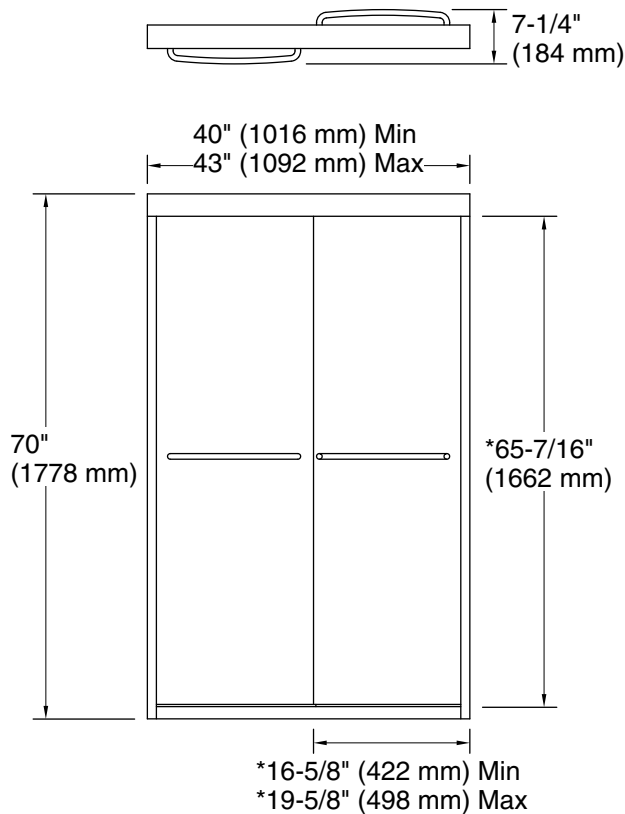

Features

- 1/4" (6 mm) thick Crystal Clear tempered glass
- Frameless design emphasizes glass and creates a sleek, minimalist look
- Smooth, quiet operation
- Gently curved inside and outside towel bars complete the look of this door
- Tempered glass ensures enhanced safety and durability
- CleanCoat®+ glass coating creates a hydrophobic barrier that repels water, soap scum, and residue, saving time and protecting shower doors 10 times longer than original CleanCoat. (Based on 2021 internal wear/abrasion testing using a microfiber cloth.)

Material

- Anodized aluminum prevents rust and corrosion

Installation

- Fits opening widths 40" - 43" (1016 –1092 mm)
- Out-of-plumb adjustability simplifies installation
- Door can be installed to open to the left or right to suit your bathroom layout
- For residential use only
- Not for use in hospitality

***Walk-through**

Technical Information

All product dimensions are nominal.

Base-To-Wall	1/2" (13 mm)
Radius – Max:	
Shower Ledge Min	2-1/8" (54 mm)
Flat:	
Shower Wall Min	3-1/8" (79 mm)
Flat:	

Notes

Install this product according to the installation instructions.

The vertical opening should be a minimum of 72" (1829 mm) to allow for installation clearance.