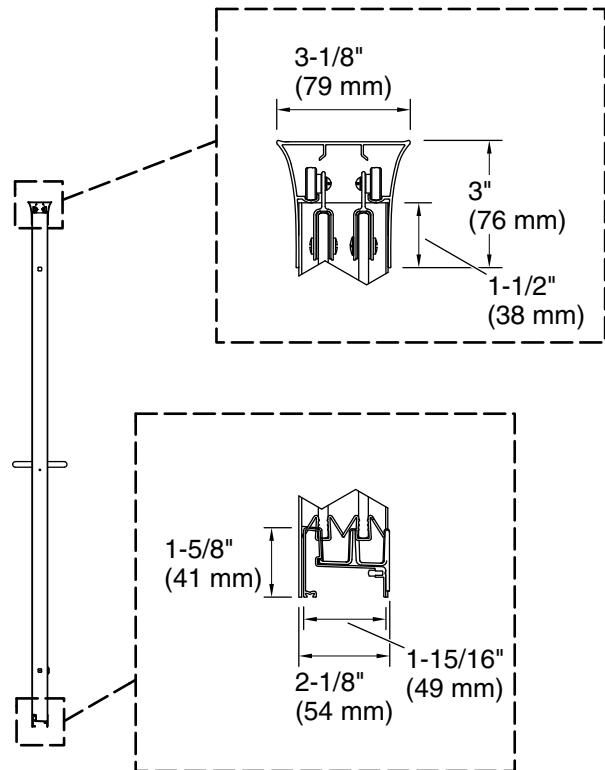

Features

- 1/4" (6 mm) thick Crystal Clear tempered glass
- Frameless design emphasizes glass and creates a sleek, minimalist look
- Smooth, quiet operation
- Gently curved inside and outside towel bars complete the look of this door
- Tempered glass ensures enhanced safety and durability
- CleanCoat®+ glass coating creates a hydrophobic barrier that repels water, soap scum, and residue, saving time and protecting shower doors 10 times longer than original CleanCoat. (Based on 2021 internal wear/abrasion testing using a microfiber cloth.)

Material

- Anodized aluminum prevents rust and corrosion

Installation

- Fits opening widths 40" - 43" (1016 –1092 mm)
- Out-of-plumb adjustability simplifies installation
- Door can be installed to open to the left or right to suit your bathroom layout
- For residential use only
- Not for use in hospitality

***Walk-through**

Technical Information

All product dimensions are nominal.

Base-To-Wall	1/2" (13 mm)
Radius – Max:	
Shower Ledge Min	2-1/8" (54 mm)
Flat:	
Shower Wall Min	3-1/8" (79 mm)
Flat:	

Notes

Install this product according to the installation instructions.

The vertical opening should be a minimum of 72" (1829 mm) to allow for installation clearance.