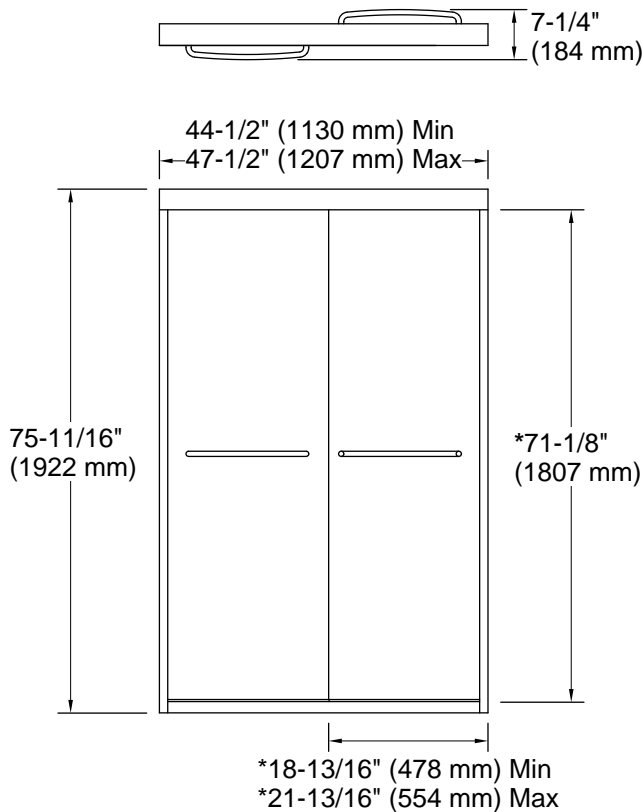

Features

- 1/4" (6 mm) thick Crystal Clear tempered glass
- Frameless design emphasizes glass and creates a sleek, minimalist look
- Smooth, quiet operation
- Gently curved inside and outside towel bars complete the look of this door
- Tempered glass ensures enhanced safety and durability
- CleanCoat®+ glass coating creates a hydrophobic barrier that repels water, soap scum, and residue, saving time and protecting shower doors 10 times longer than original CleanCoat. (Based on 2021 internal wear/abrasion testing using a microfiber cloth.)

Material

- Anodized aluminum prevents rust and corrosion

Installation

- Fits opening widths 44-1/2" - 47-1/2" (1130 –1207 mm)
- Out-of-plumb adjustability simplifies installation
- Door can be installed to open to the left or right to suit your bathroom layout
- For residential use only
- Not for use in hospitality

Technical Information

All product dimensions are nominal.

Base-To-Wall	1/2" (13 mm)
Radius – Max:	
Shower Ledge Min	2-1/8" (54 mm)
Flat:	
Shower Wall Min	3-1/8" (79 mm)
Flat:	

Notes

Install this product according to the installation instructions.

The vertical opening should be a minimum of 77-3/4" (1975 mm) to allow for installation clearance.