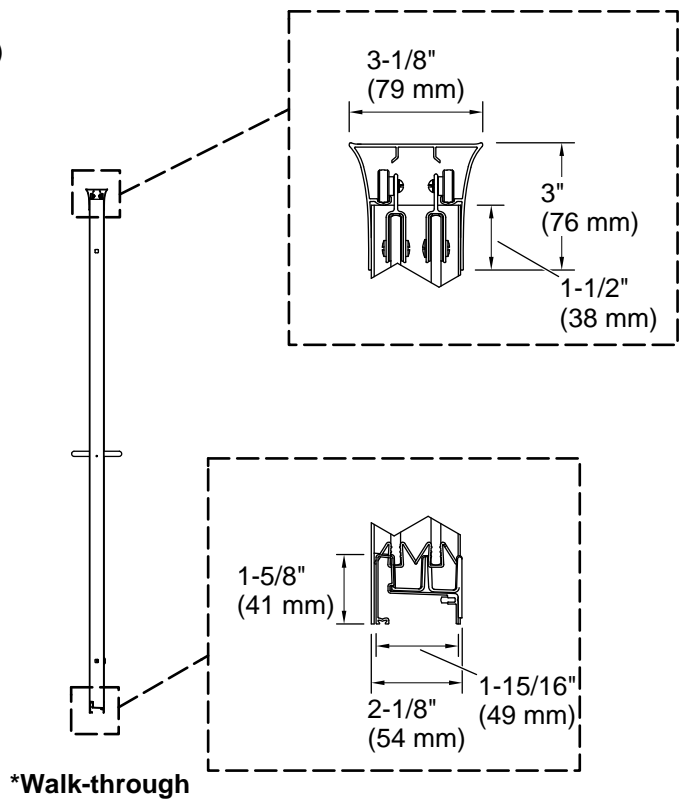

Features

- 1/4" (6 mm) thick Crystal Clear tempered glass
- Frameless design emphasizes glass and creates a sleek, minimalist look
- Smooth, quiet operation
- Gently curved inside and outside towel bars complete the look of this door
- Tempered glass ensures enhanced safety and durability
- CleanCoat®+ glass coating creates a hydrophobic barrier that repels water, soap scum, and residue, saving time and protecting shower doors 10 times longer than original CleanCoat. (Based on 2021 internal wear/abrasion testing using a microfiber cloth.)

Material

- Anodized aluminum prevents rust and corrosion

Installation

- Fits opening widths 44-1/2" - 47-1/2" (1130 –1207 mm)
- Out-of-plumb adjustability simplifies installation
- Door can be installed to open to the left or right to suit your bathroom layout
- For residential use only
- Not for use in hospitality

Technical Information

All product dimensions are nominal.

Base-To-Wall	1/2" (13 mm)
Radius – Max:	
Shower Ledge Min	2-1/8" (54 mm)
Flat:	
Shower Wall Min	3-1/8" (79 mm)
Flat:	

Notes

Install this product according to the installation instructions.

The vertical opening should be a minimum of 77-3/4" (1975 mm) to allow for installation clearance.