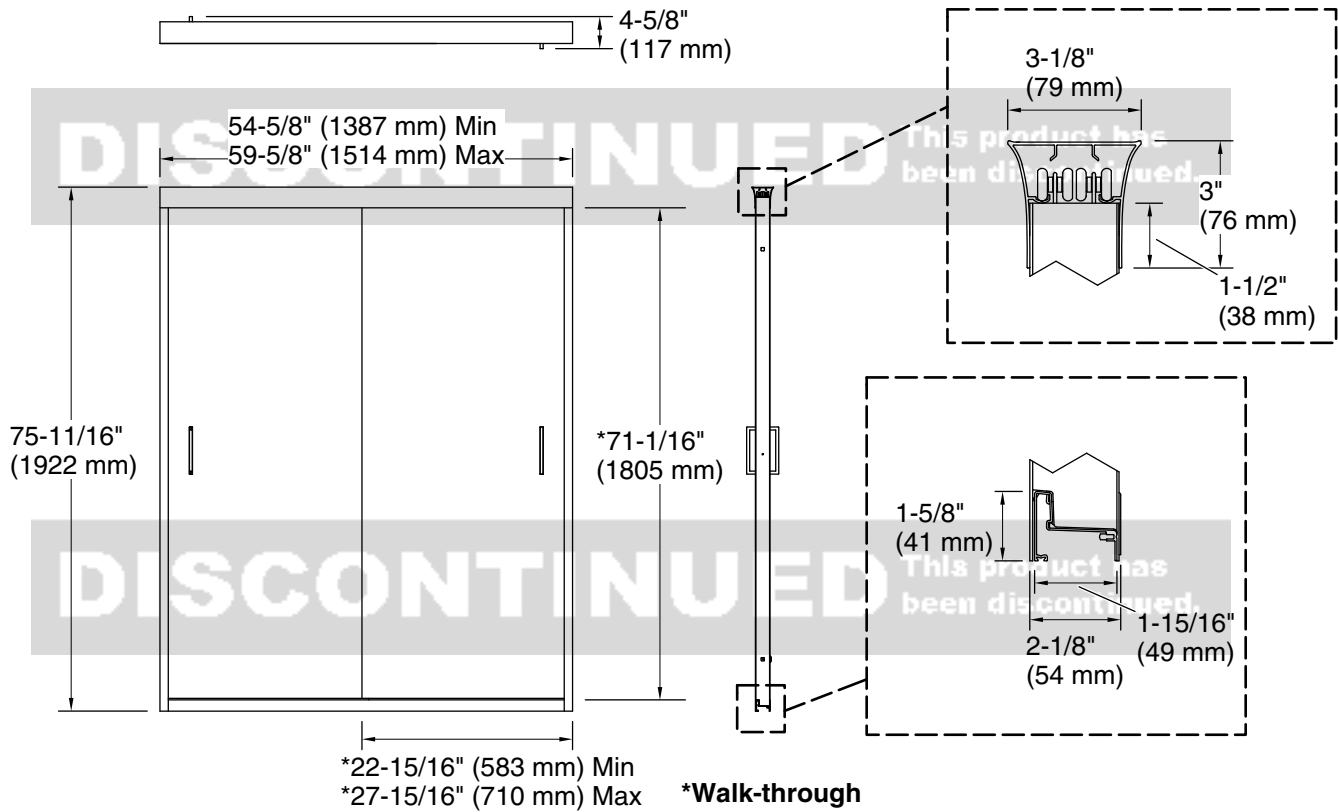

### Features

- 1/4" (6 mm) thick Crystal Clear tempered glass
- Frameless design emphasizes glass and creates a sleek, minimalist look
- Smooth, quiet operation
- Gently curved inside and outside towel bars complete the look of this door
- Tempered glass ensures enhanced safety and durability
- CleanCoat®+ glass coating creates a hydrophobic barrier that repels water, soap scum, and residue, saving time and protecting shower doors 10 times longer than original CleanCoat. (Based on 2021 internal wear/abrasion testing using a microfiber cloth.)

### Installation

- Fits opening widths 54-5/8" – 59-5/8" (1387 – 1514 mm)
- Out-of-plumb adjustability simplifies installation
- Door can be installed to open to the left or right to suit your bathroom layout
- For residential use only
- Not for use in hospitality

### Technical Information

All product dimensions are nominal.

Base-To-Wall	1/2" (13 mm)
Radius – Max:	
Shower Ledge Min	2-1/8" (54 mm)
Flat:	
Shower Wall Min	3-1/8" (80 mm)
Flat:	

### Notes

Install this product according to the installation instructions.

The vertical opening should be a minimum of 77-3/4" (1975 mm) to allow for installation clearance.