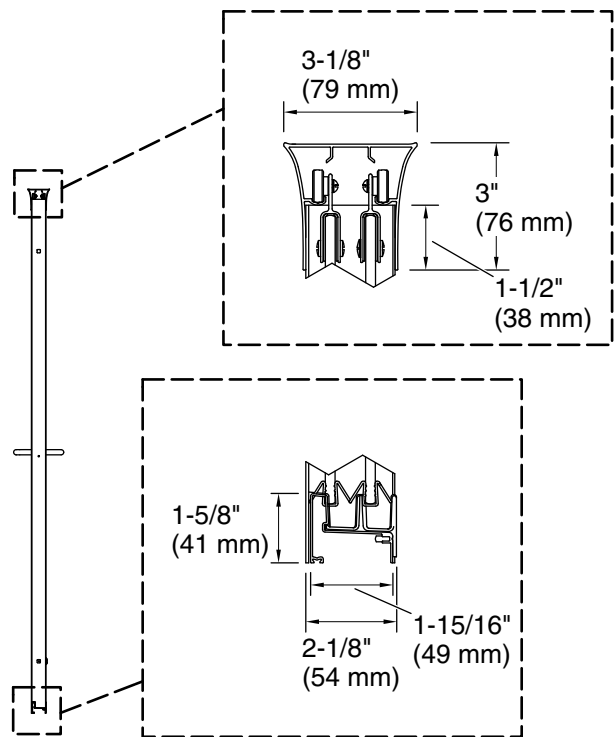

*Walk-through

Technical Information

All product dimensions are nominal.

Base-To-Wall	1/2" (13 mm)
Radius – Max:	
Shower Ledge Min	2-1/8" (54 mm)
Flat:	
Shower Wall Min	3-1/8" (79 mm)
Flat:	

Notes

Install this product according to the installation instructions.

The vertical opening should be a minimum of 77-3/4" (1975 mm) to allow for installation clearance.