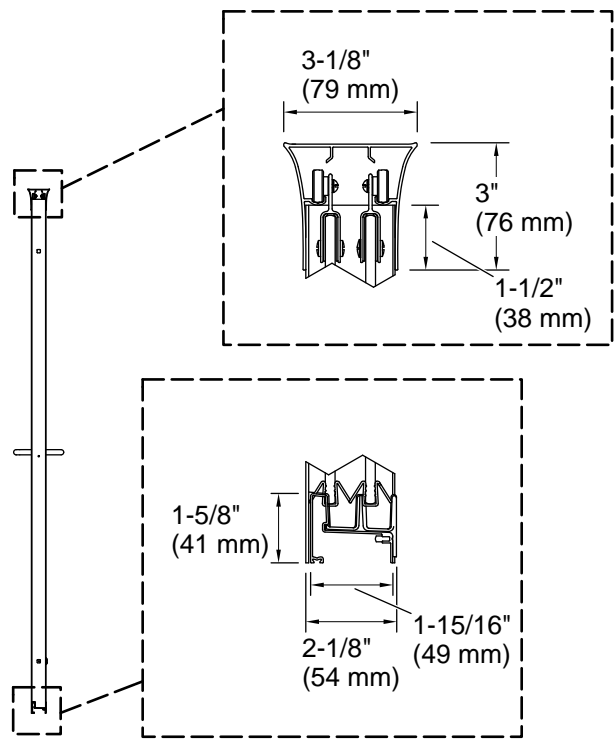

*Walk-through

Technical Information

All product dimensions are nominal.

Base-To-Wall	1/2" (13 mm)
Radius – Max:	
Shower Ledge Min	2-1/8" (54 mm)
Flat:	
Shower Wall Min	3-1/8" (79 mm)
Flat:	

Notes

Install this product according to the installation instructions.

The vertical opening should be a minimum of 77-3/4" (1975 mm) to allow for installation clearance.