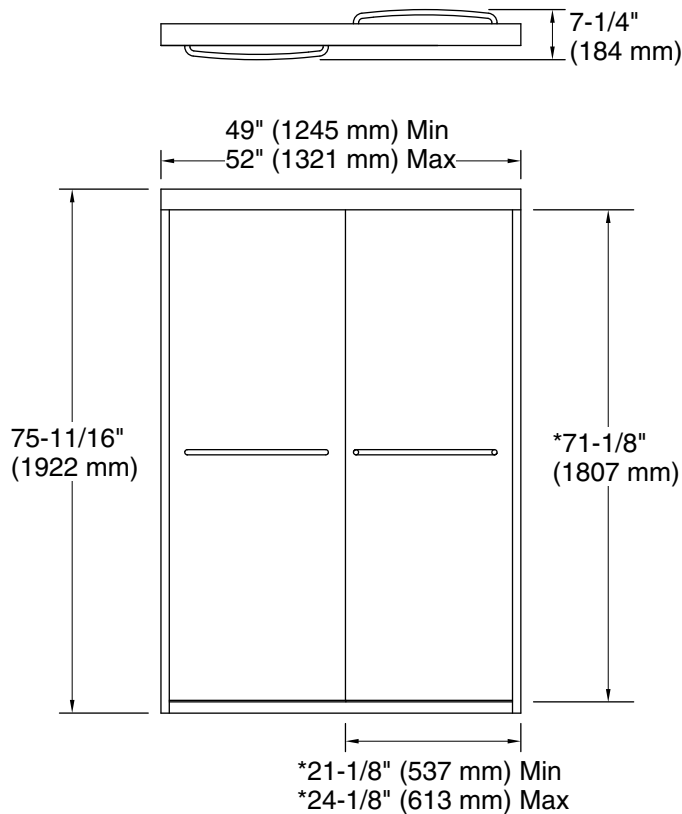

*Walk-through

Technical Information

All product dimensions are nominal.

Base-To-Wall	1/2" (13 mm)
Radius – Max:	
Shower Ledge Min	2-1/8" (54 mm)
Flat:	
Shower Wall Min	3-1/8" (79 mm)
Flat:	

Notes

Install this product according to the installation instructions.

The vertical opening should be a minimum of 77-3/4" (1975 mm) to allow for installation clearance.