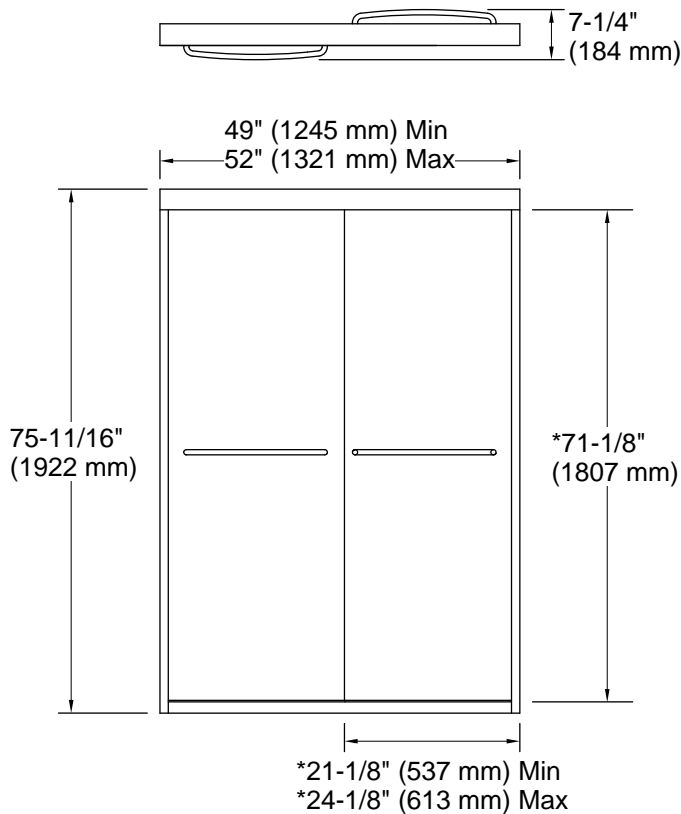

*Walk-through

Technical Information

All product dimensions are nominal.

Base-To-Wall	1/2" (13 mm)
Radius – Max:	
Shower Ledge Min	2-1/8" (54 mm)
Flat:	
Shower Wall Min	3-1/8" (79 mm)
Flat:	

Notes

Install this product according to the installation instructions.

The vertical opening should be a minimum of 77-3/4" (1975 mm) to allow for installation clearance.