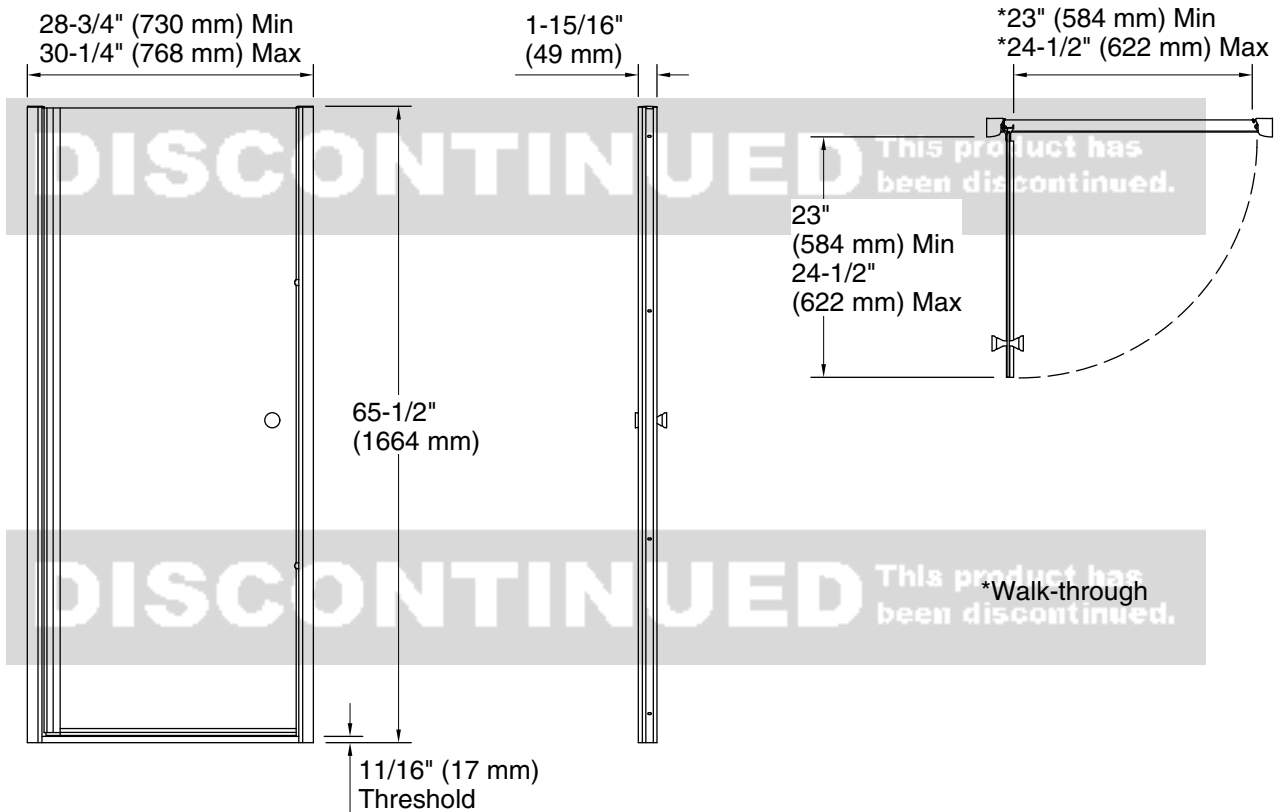

### Material

- Frameless, 1/4" (6 mm) thick Crystal Clear tempered glass

### Installation

- Out-of-plumb adjustability simplifies installation
- Door can be installed to open to the left or right to suit your bathroom layout
- Not for use in hospitality

### Technical Information

All product dimensions are nominal.

Base-To-Wall 1/2" (13 mm)

Radius – Max:

Shower Ledge Min 2-1/8" (54 mm)

Flat:

Shower Wall Min 1-1/2" (38 mm)

Flat:

### Notes

Install this product according to the installation guide.

The vertical opening should be a minimum of 66" (1676 mm) to allow for installation clearance.