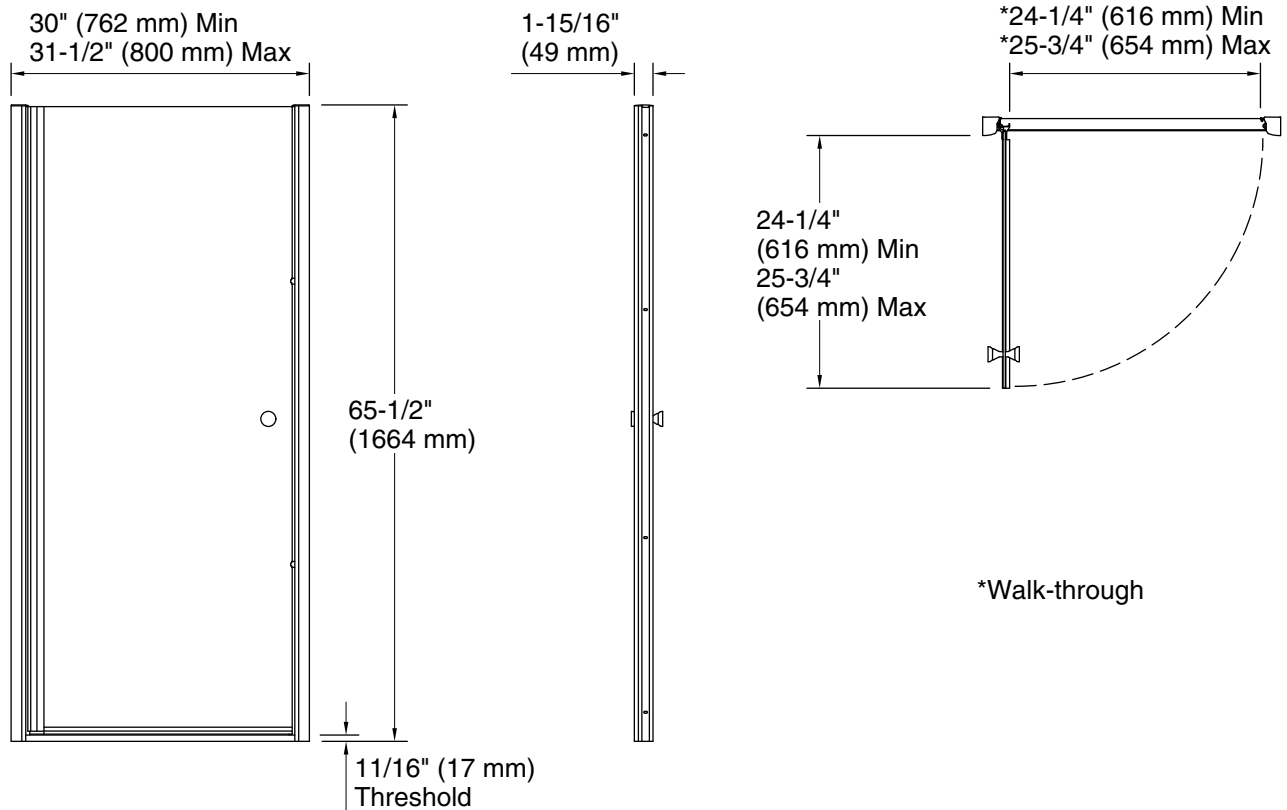

Material

- Frameless, 1/4" (6 mm) thick Crystal Clear tempered glass

Technology

- Inside and outside solid-brass pull handles
- Two roller-compression latches ensure smooth, secure closure

Installation

- Out-of-plumb adjustability simplifies installation
- Door can be installed to open to the left or right to suit your bathroom layout
- Not for use in hospitality

Technical Information

All product dimensions are nominal.

Base-To-Wall	1/2" (13 mm)
Radius – Max:	
Shower Ledge Min	2-1/8" (54 mm)
Flat:	
Shower Wall Min	1-1/2" (38 mm)
Flat:	

Notes

Install this product according to the installation guide.

The vertical opening should be a minimum of 66" (1676 mm) to allow for installation clearance.