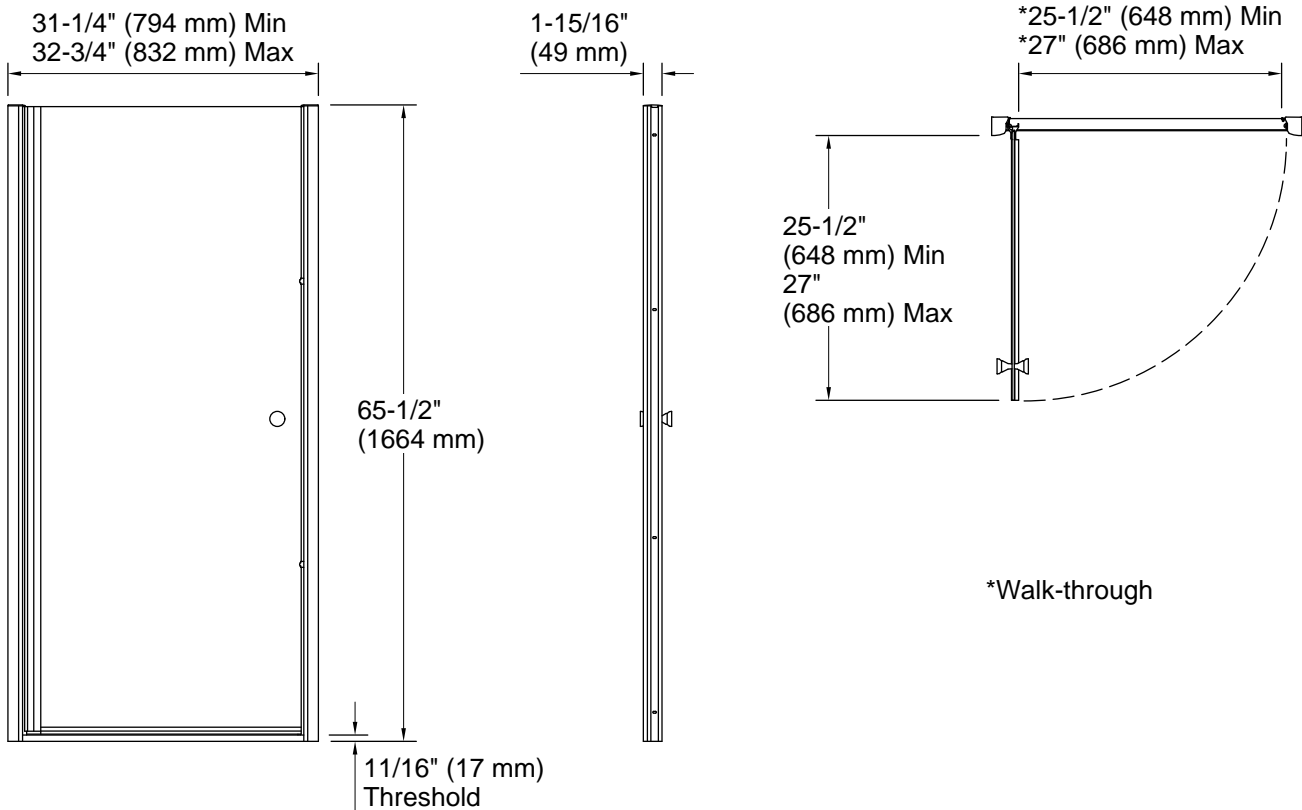

### Material

- Frameless, 1/4" (6 mm) thick Crystal Clear tempered glass

### Installation

- Out-of-plumb adjustability simplifies installation
- Door can be installed to open to the left or right to suit your bathroom layout
- Not for use in hospitality

### Technical Information

All product dimensions are nominal.

Base-To-Wall	1/2" (13 mm)
Radius – Max:	
Shower Ledge Min	2-1/8" (54 mm)
Flat:	
Shower Wall Min	1-1/2" (38 mm)
Flat:	

### Notes

Install this product according to the installation guide.

The vertical opening should be a minimum of 66" (1676 mm) to allow for installation clearance.