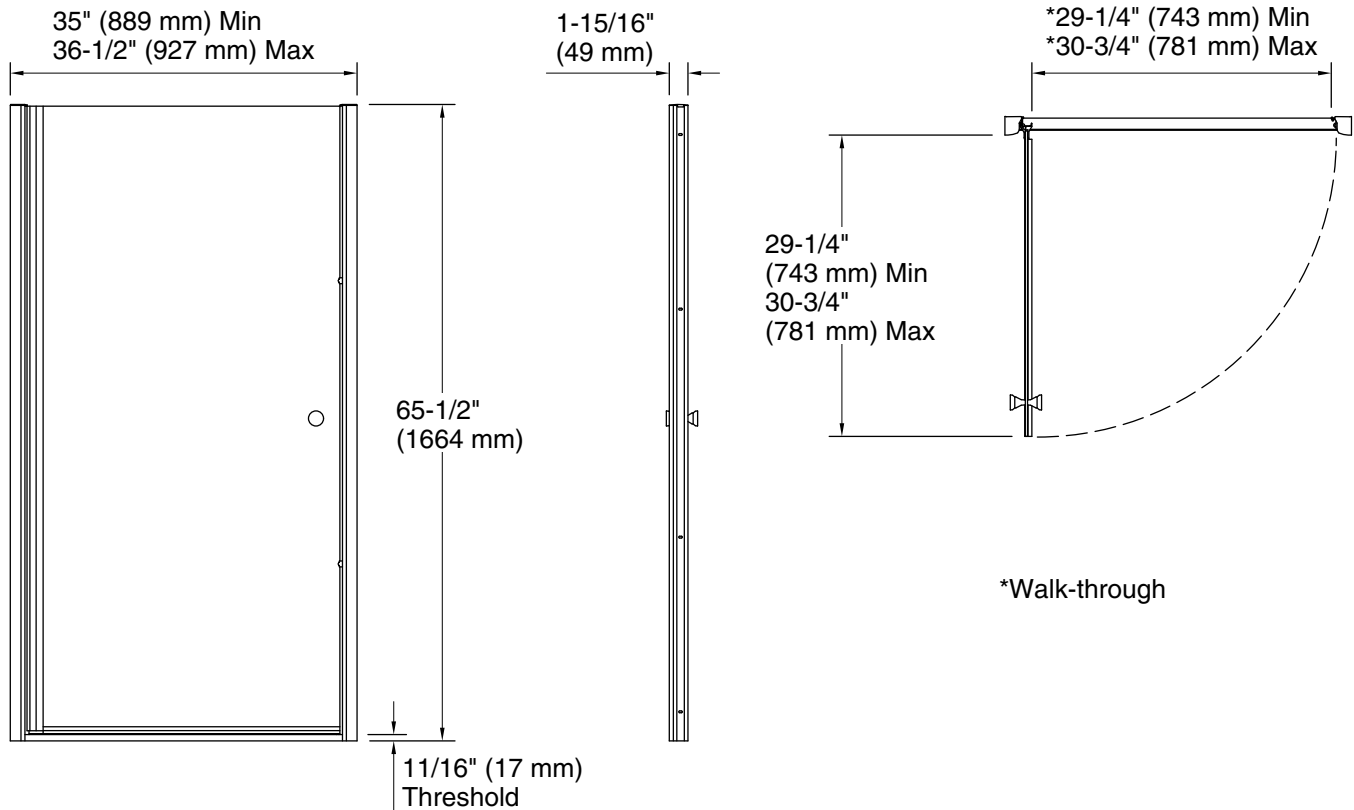

Material

- Frameless, 1/4" (6 mm) thick Crystal Clear tempered glass

Technology

- Inside and outside solid-brass pull handles
- Two roller-compression latches ensure smooth, secure closure

Installation

- Out-of-plumb adjustability simplifies installation
- Door can be installed to open to the left or right to suit your bathroom layout
- Not for use in hospitality

Technical Information

All product dimensions are nominal.

Base-To-Wall	1/2" (13 mm)
Radius – Max:	
Shower Ledge Min	2-1/8" (54 mm)
Flat:	
Shower Wall Min	1-1/2" (38 mm)
Flat:	

Notes

Install this product according to the installation guide.

The vertical opening should be a minimum of 66" (1676 mm) to allow for installation clearance.