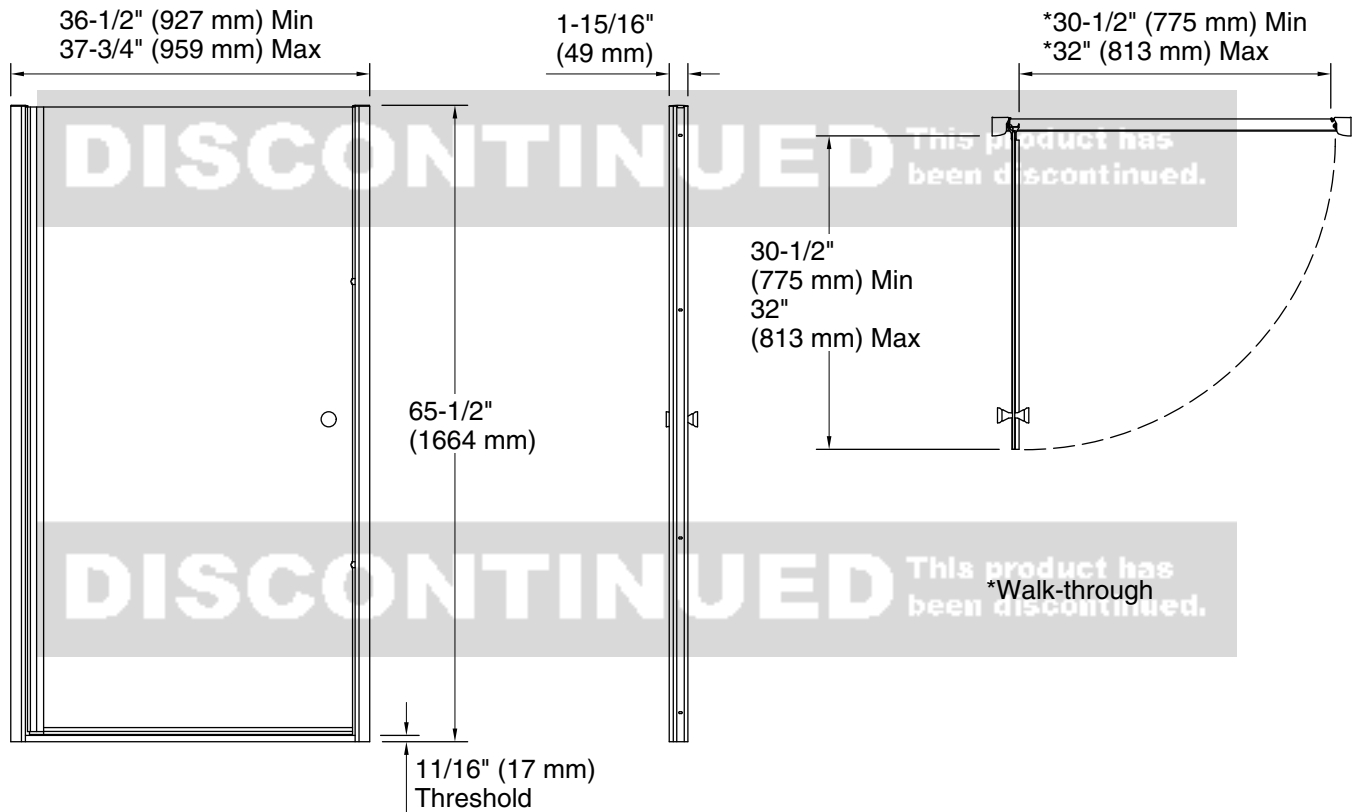

Material

- Frameless, 1/4" (6 mm) thick Crystal Clear tempered glass

Technology

- Inside and outside solid-brass pull handles
- Two roller-compression latches ensure smooth, secure closure

Installation

- Out-of-plumb adjustability simplifies installation
- Door can be installed to open to the left or right to suit your bathroom layout
- Not for use in hospitality

DISCONTINUED This product has been discontinued.

Technical Information

All product dimensions are nominal.

Base-To-Wall 1/2" (13 mm)

Radius – Max:

Shower Ledge Min 2-1/8" (54 mm)

Flat:

Shower Wall Min 1-1/2" (38 mm)

Flat:

Notes

Install this product according to the installation guide.

The vertical opening should be a minimum of 66" (1676 mm) to allow for installation clearance.