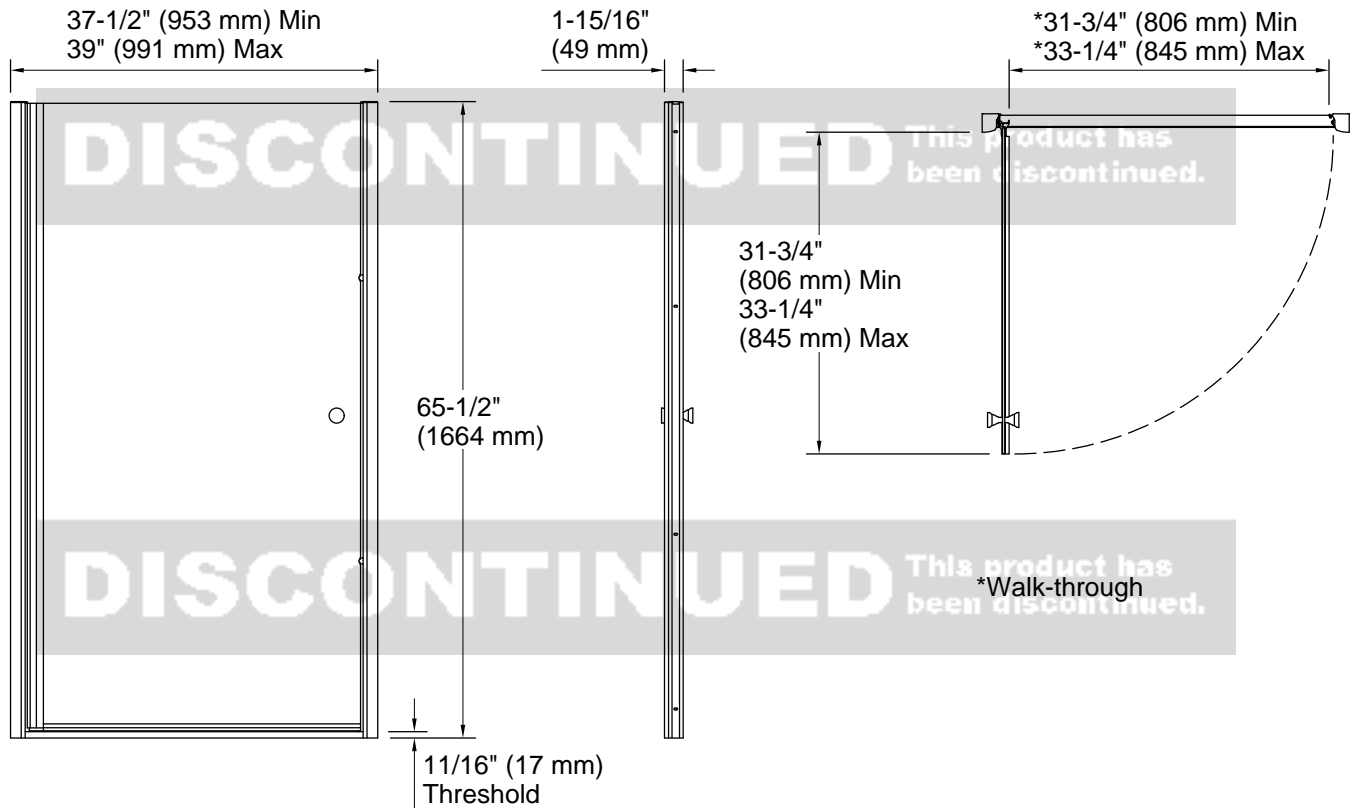

Material

- Frameless, 1/4" (6 mm) thick Crystal Clear tempered glass

Technology

- Inside and outside solid-brass pull handles
- Two roller-compression latches ensure smooth, secure closure

Installation

- Out-of-plumb adjustability simplifies installation
- Door can be installed to open to the left or right to suit your bathroom layout
- Not for use in hospitality

DISCONTINUED This product has been discontinued.

Technical Information

All product dimensions are nominal.

- Base-To-Wall 1/2" (13 mm)
- Radius – Max:
- Shower Ledge Min 2-1/8" (54 mm)
- Flat:
- Shower Wall Min 1-1/2" (38 mm)
- Flat:

Notes

- Install this product according to the installation guide.
- The vertical opening should be a minimum of 66" (1676 mm) to allow for installation clearance.