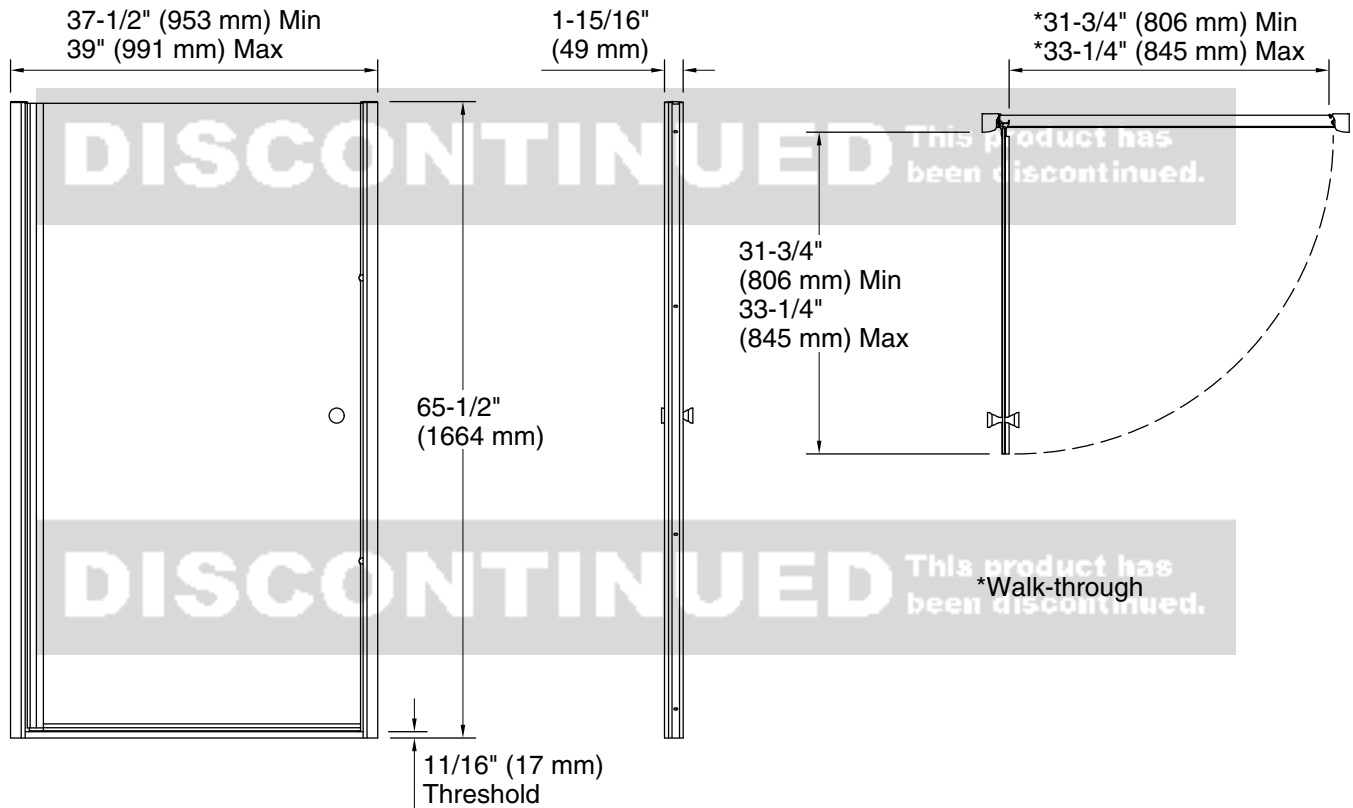

### Material

- Frameless, 1/4" (6 mm) thick Crystal Clear tempered glass

### Installation

- Out-of-plumb adjustability simplifies installation
- Door can be installed to open to the left or right to suit your bathroom layout
- Not for use in hospitality

### Technical Information

All product dimensions are nominal.

- Base-To-Wall 1/2" (13 mm)
- Radius – Max:
- Shower Ledge Min 2-1/8" (54 mm)
- Flat:
- Shower Wall Min 1-1/2" (38 mm)
- Flat:

### Notes

Install this product according to the installation instructions.

The vertical opening should be a minimum of 66" (1676 mm) to allow for installation clearance.