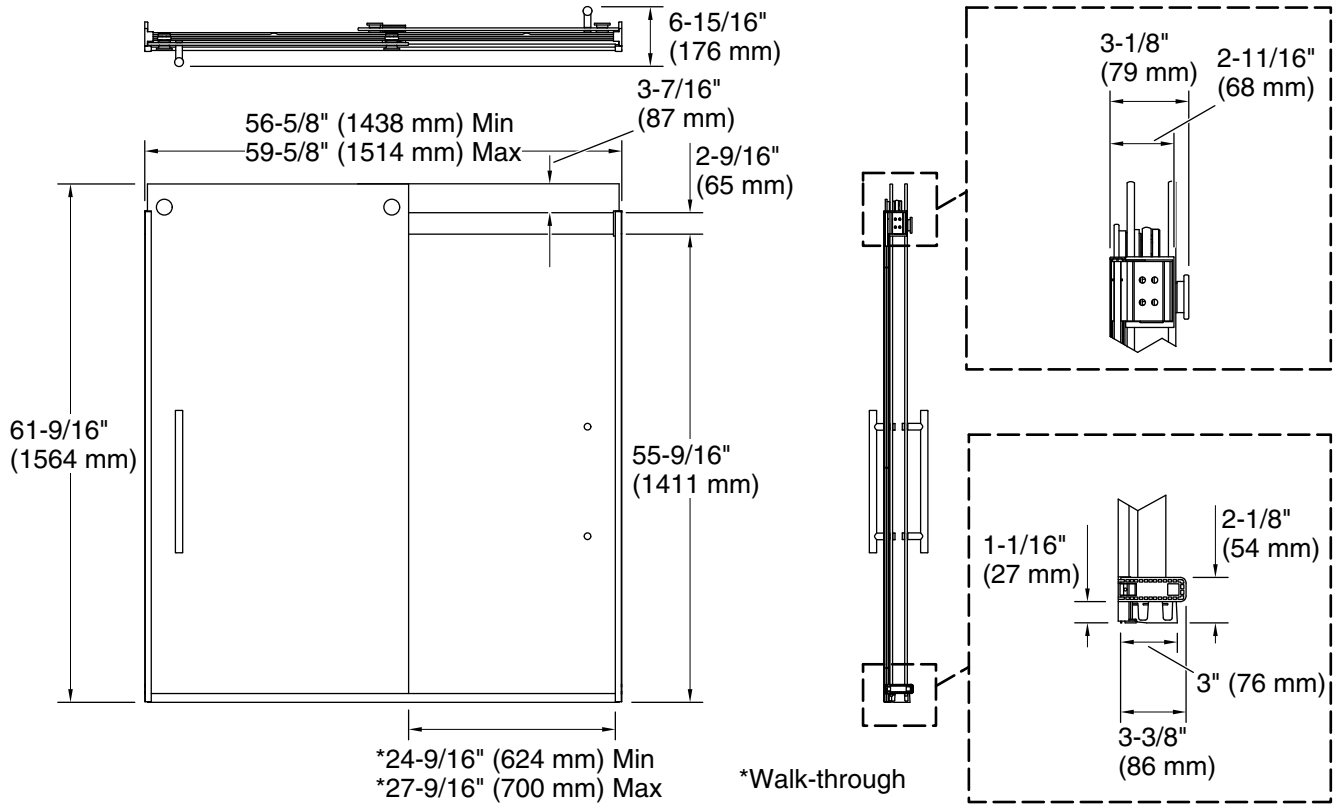

### Features

- Frameless design emphasizes glass and creates a sleek, minimalist look
- Innovative roller design with stainless steel bearings simplifies installation and provides out-of-plumb adjustability while glass is installed
- 17" (432 mm) vertical handles with 1/4" (6 mm) inside knob for easy opening and closing
- Cushioned center guide provides smooth, quiet sliding action
- CleanCoat®+ glass coating creates a hydrophobic barrier that repels water, soap scum, and residue, saving time and protecting shower doors 10 times longer than original CleanCoat. (Based on 2021 internal wear/abrasion testing using a microfiber cloth.)
- Smooth, easy-to-clean wall jambs
- Tempered glass ensures enhanced safety and durability

### Installation

- Fits opening widths 56-5/8" – 59-5/8" (1438 –1514 mm)
- 61-9/16" (1564 mm) high, with 55-9/16" (1411 mm) minimum head clearance
- 3" (76.2 mm) width adjustment
- Out-of-plumb adjustability simplifies installation
- For residential use only
- Not for use in hospitality

### Technical Information

All product dimensions are nominal.

Base-To-Wall	1/2" (13 mm)
Radius – Max:	
Shower Ledge Min	3" (76 mm)
Flat:	
Shower Wall Min	3-1/2" (89 mm)
Flat:	

### Notes

The vertical opening should be a minimum of 64-1/2" (1639 mm) to allow for installation clearance.