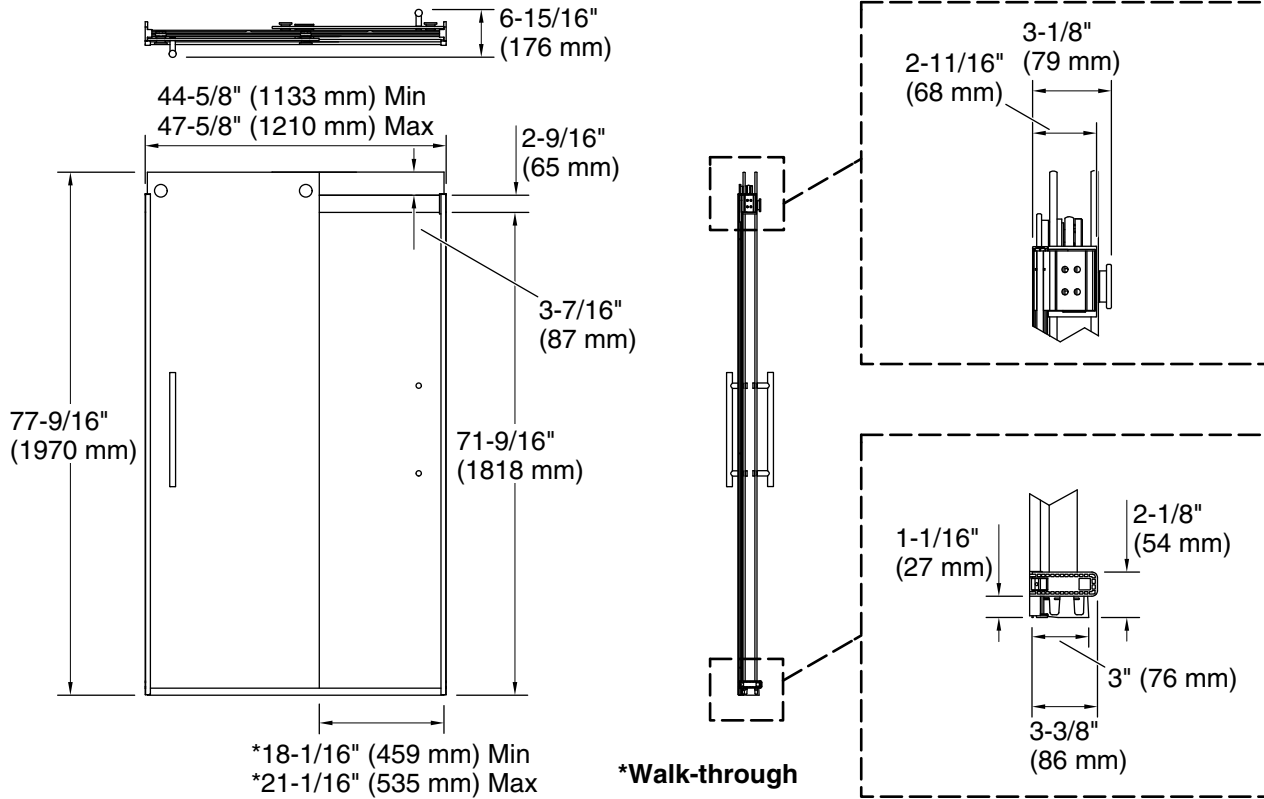

Technical Information

All product dimensions are nominal.

Base-To-Wall	1/2" (13 mm)
Radius – Max:	
Shower Ledge Min	3" (76 mm)
Flat:	
Shower Wall Min	3-1/2" (89 mm)
Flat:	

Notes

Install this product according to the installation instructions.

The vertical opening should be a minimum of 80-1/2" (2045 mm) to allow for installation clearance.