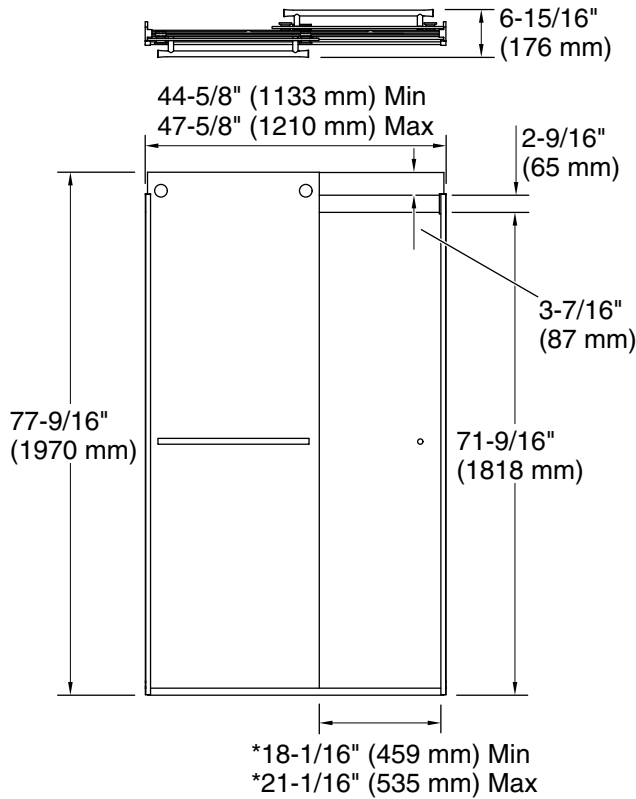

Technical Information

All product dimensions are nominal.

Base-To-Wall	1/2" (13 mm)
Radius – Max:	
Shower Ledge Min	3" (76 mm)
Flat:	
Shower Wall Min	3-1/2" (89 mm)
Flat:	

Notes

Install this product according to the installation instructions.

The vertical opening should be a minimum of 80-1/2" (2045 mm) to allow for installation clearance.