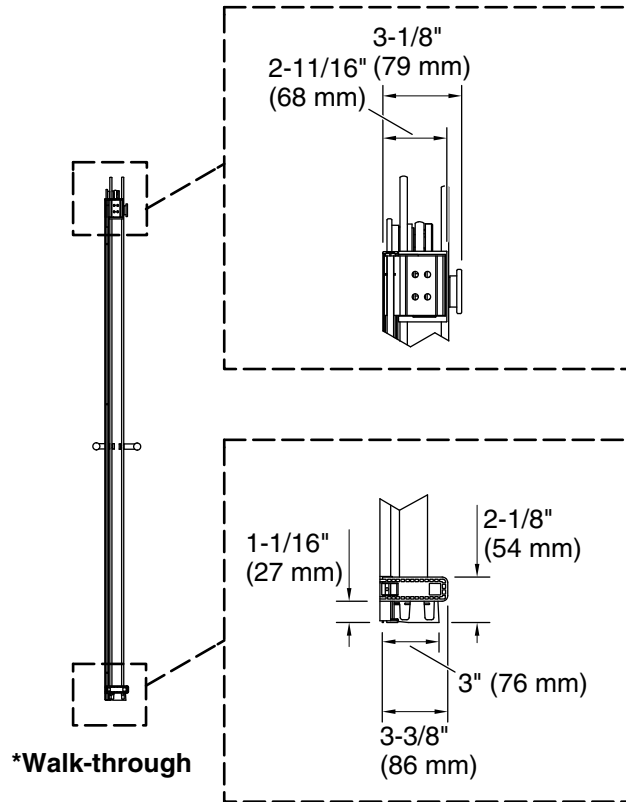

Technical Information

All product dimensions are nominal.

Base-To-Wall	1/2" (13 mm)
Radius – Max:	
Shower Ledge Min	3" (76 mm)
Flat:	
Shower Wall Min	3-1/2" (89 mm)
Flat:	

Notes

Install this product according to the installation instructions.

The vertical opening should be a minimum of 80-1/2" (2045 mm) to allow for installation clearance.