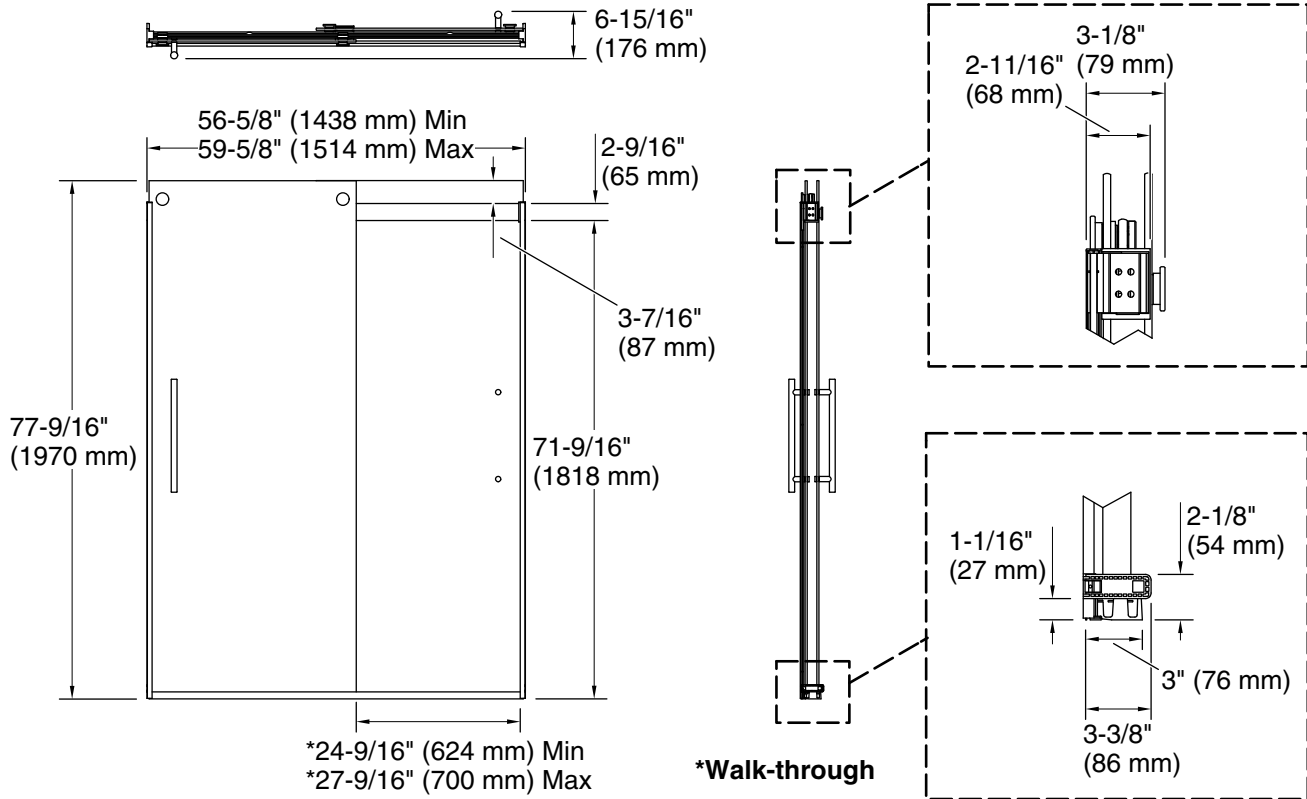

Technical Information

All product dimensions are nominal.

Base-To-Wall	1/2" (13 mm)
Radius – Max:	
Shower Ledge Min	3" (76 mm)
Flat:	
Shower Wall Min	3-1/2" (89 mm)
Flat:	

Notes

Install this product according to the installation instructions.

The vertical opening should be a minimum of 80-1/2" (2045 mm) to allow for installation clearance.