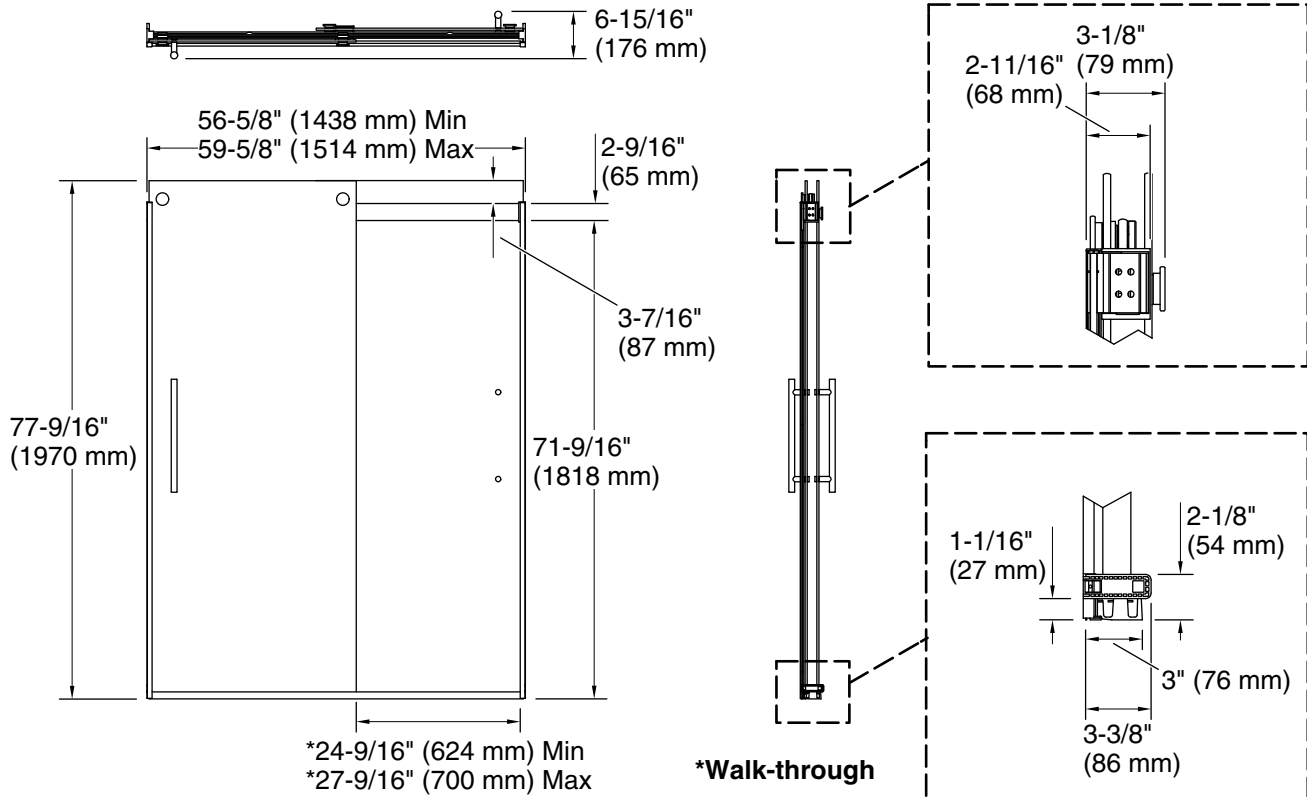

Technical Information

All product dimensions are nominal.

Base-To-Wall	1/2" (13 mm)
Radius – Max:	
Shower Ledge Min	3" (76 mm)
Flat:	
Shower Wall Min	3-1/2" (89 mm)
Flat:	

Notes

Install this product according to the installation instructions.

The vertical opening should be a minimum of 80-1/2" (2045 mm) to allow for installation clearance.