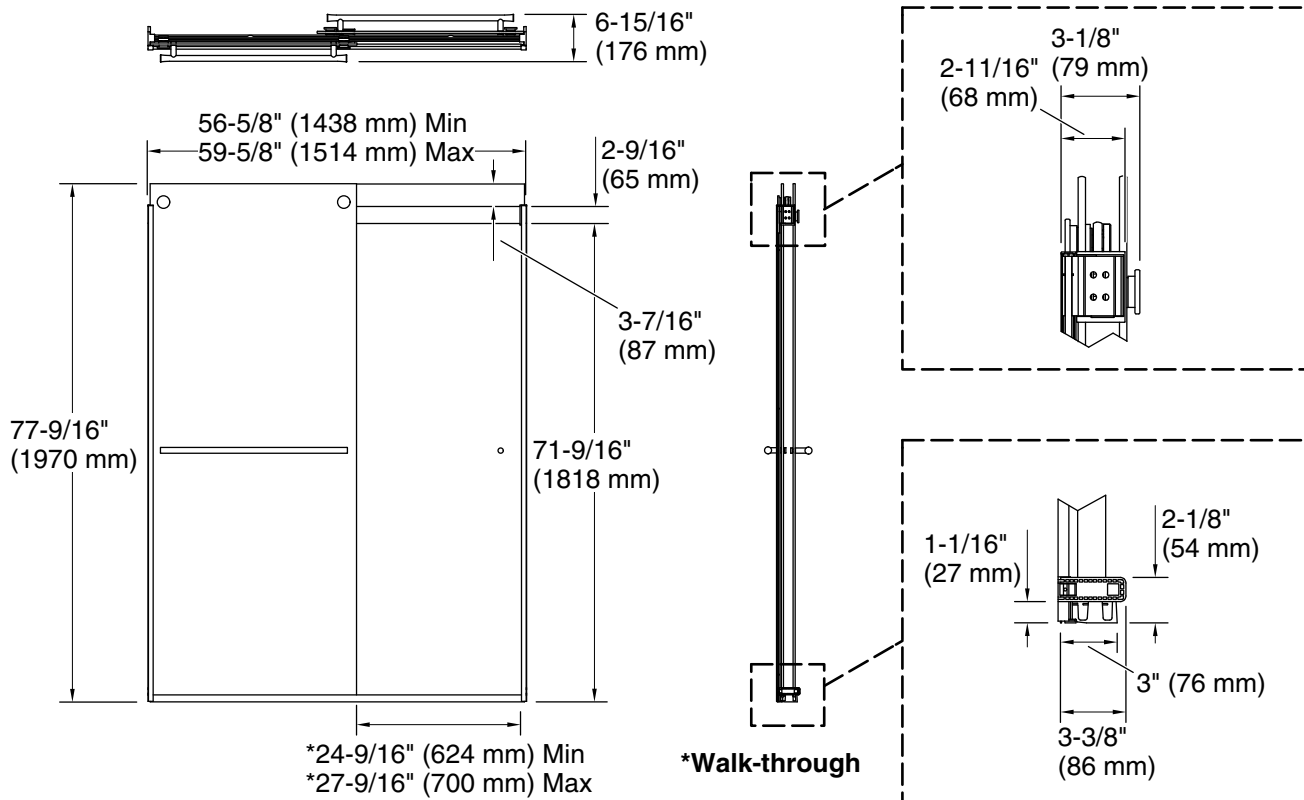

### Installation

- Fits opening widths 56-5/8" – 59-5/8" (1438 – 1514 mm)
- 77-9/16" (1970 mm) high, with 71-9/16" (1818 mm) minimum head clearance
- 3" (76.2 mm) width adjustment
- Out-of-plumb adjustability simplifies installation
- For residential use only
- Not for use in hospitality

### Technical Information

All product dimensions are nominal.

Base-To-Wall	1/2" (13 mm)
Radius – Max:	
Shower Ledge Min	3" (76 mm)
Flat:	
Shower Wall Min	3-1/2" (89 mm)
Flat:	

### Notes

Install this product according to the installation instructions.

The vertical opening should be a minimum of 80-1/2" (2045 mm) to allow for installation clearance.