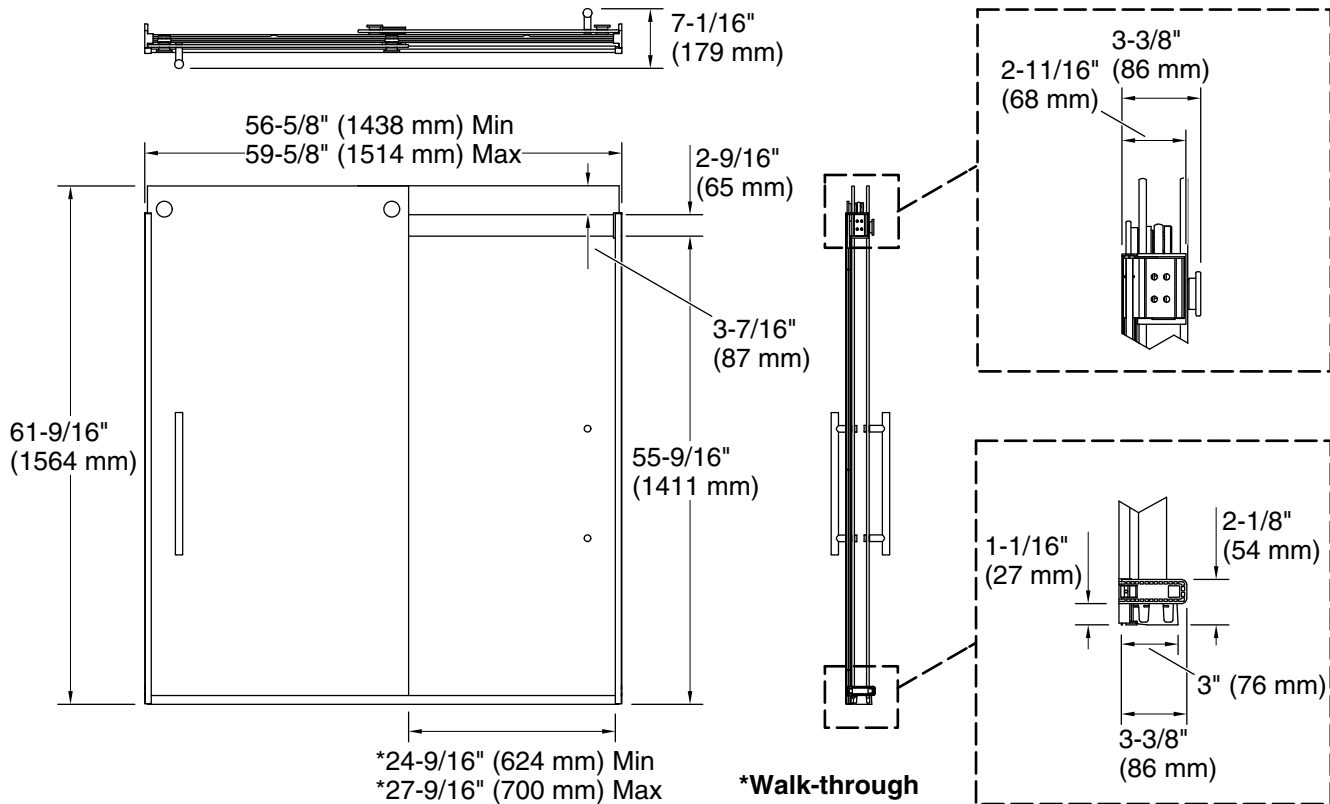

### Features

- Frameless design emphasizes glass and creates a sleek, minimalist look
- Innovative roller design with stainless steel bearings simplifies installation and provides out-of-plumb adjustability while glass is installed
- 17" (432 mm) vertical handles with 1/4" (6 mm) inside knob for easy opening and closing
- Cushioned center guide provides smooth, quiet sliding action
- CleanCoat®+ glass coating creates a hydrophobic barrier that repels water, soap scum, and residue, saving time and protecting shower doors 10 times longer than original CleanCoat. (Based on 2021 internal wear/abrasion testing using a microfiber cloth.)
- Smooth, easy-to-clean wall jambs
- Tempered glass ensures enhanced safety and durability

### Installation

- Fits opening widths 56-5/8" – 59-5/8" (1438 – 1514 mm)
- 61-9/16" (1564 mm) high, with 55-9/16" (1411 mm) minimum head clearance
- 3" (76.2 mm) width adjustment
- Out-of-plumb adjustability simplifies installation
- For residential use only
- Not for use in hospitality

### Technical Information

All product dimensions are nominal.

Base-To-Wall	1/2" (13 mm)
Radius – Max:	
Shower Ledge Min	3" (76 mm)
Flat:	
Shower Wall Min	3-1/2" (89 mm)
Flat:	

### Notes

Install this product according to the installation instructions.

The vertical opening should be a minimum of 64-1/2" (1639 mm) to allow for installation clearance.