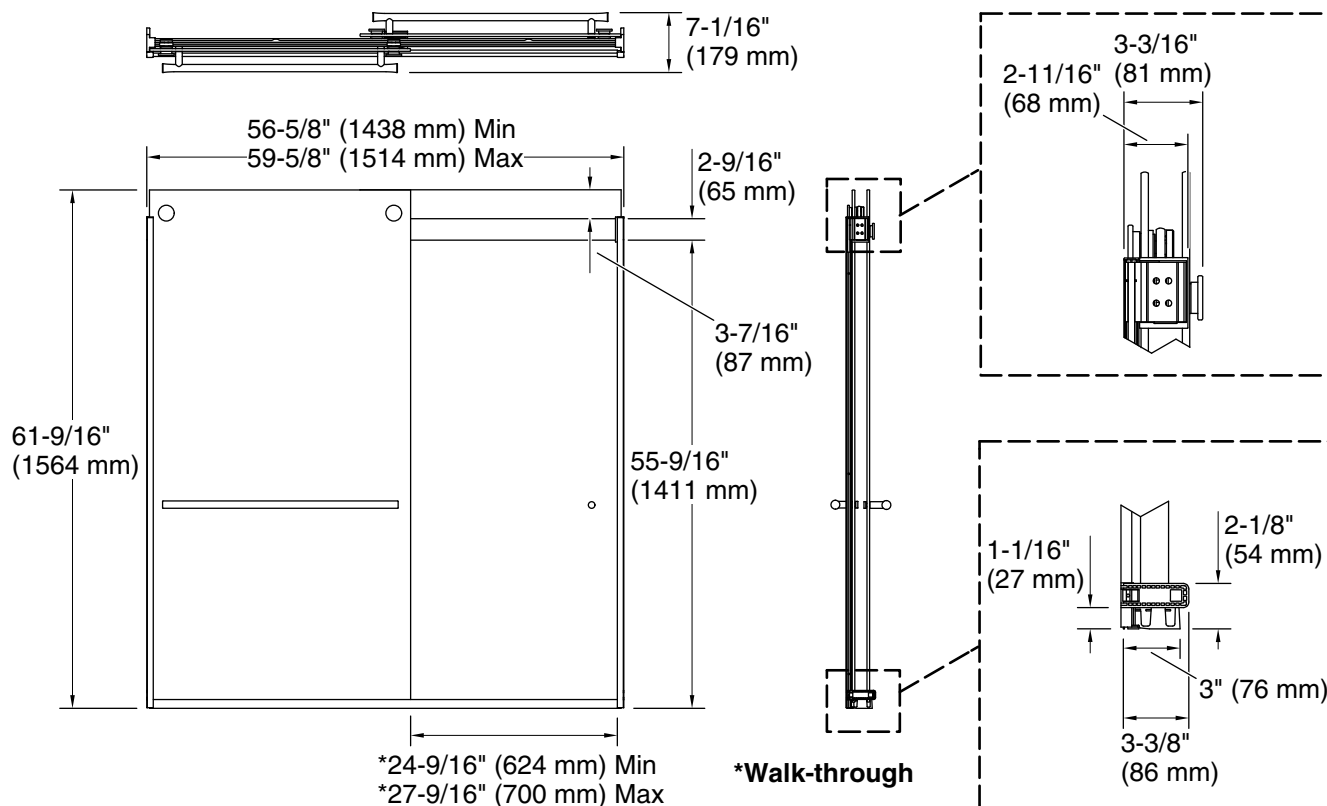

Technical Information

All product dimensions are nominal.

Base-To-Wall	1/2" (13 mm)
Radius – Max:	
Shower Ledge Min	3" (76 mm)
Flat:	
Shower Wall Min	3-1/2" (89 mm)
Flat:	

Notes

Install this product according to the installation instructions.

The vertical opening should be a minimum of 64-1/2" (1639 mm) to allow for installation clearance.