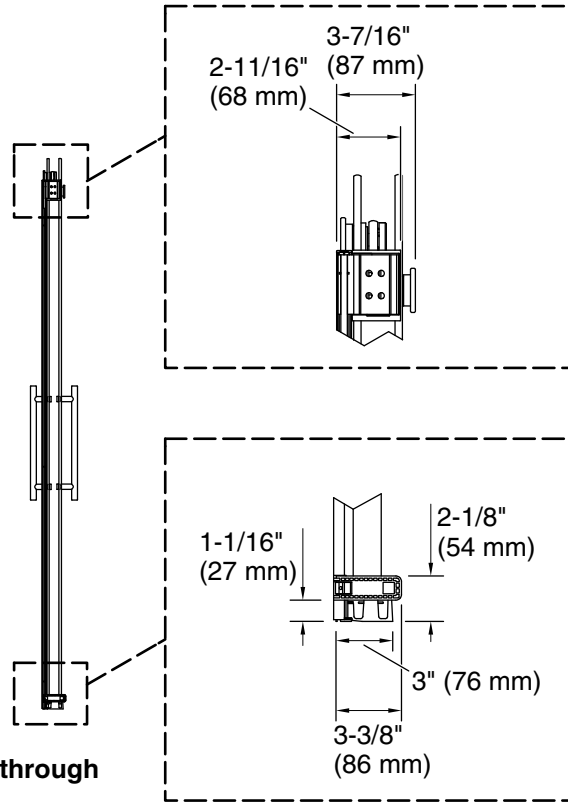

Technical Information

All product dimensions are nominal.

Base-To-Wall	1/2" (13 mm)
Radius – Max:	
Shower Ledge Min	3" (76 mm)
Flat:	
Shower Wall Min	3-1/2" (89 mm)
Flat:	

Notes

Install this product according to the installation instructions.

The vertical opening should be a minimum of 84-5/8" (2149 mm) to allow for installation clearance.