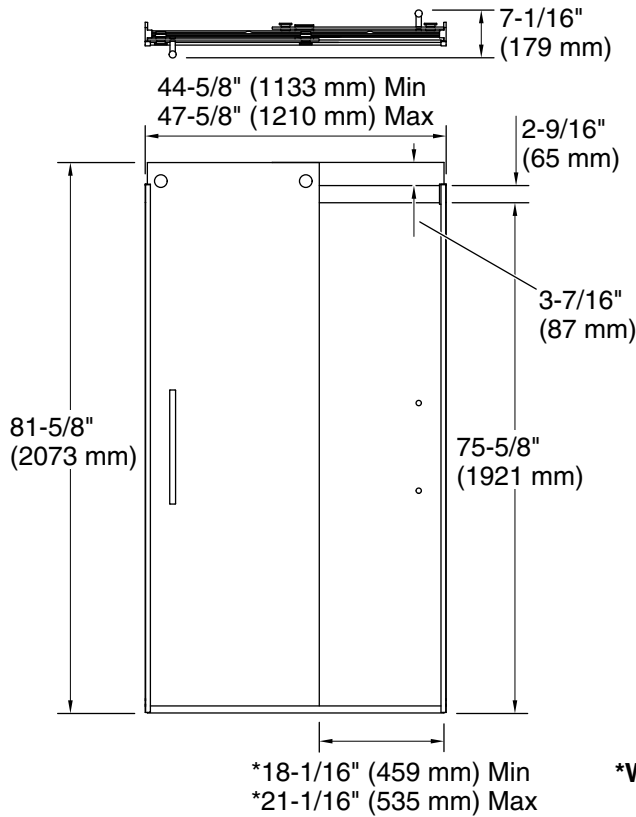

Technical Information

All product dimensions are nominal.

Base-To-Wall	1/2" (13 mm)
Radius – Max:	
Shower Ledge Min	3" (76 mm)
Flat:	
Shower Wall Min	3-1/2" (89 mm)
Flat:	

Notes

Install this product according to the installation instructions.

The vertical opening should be a minimum of 84-5/8" (2149 mm) to allow for installation clearance.