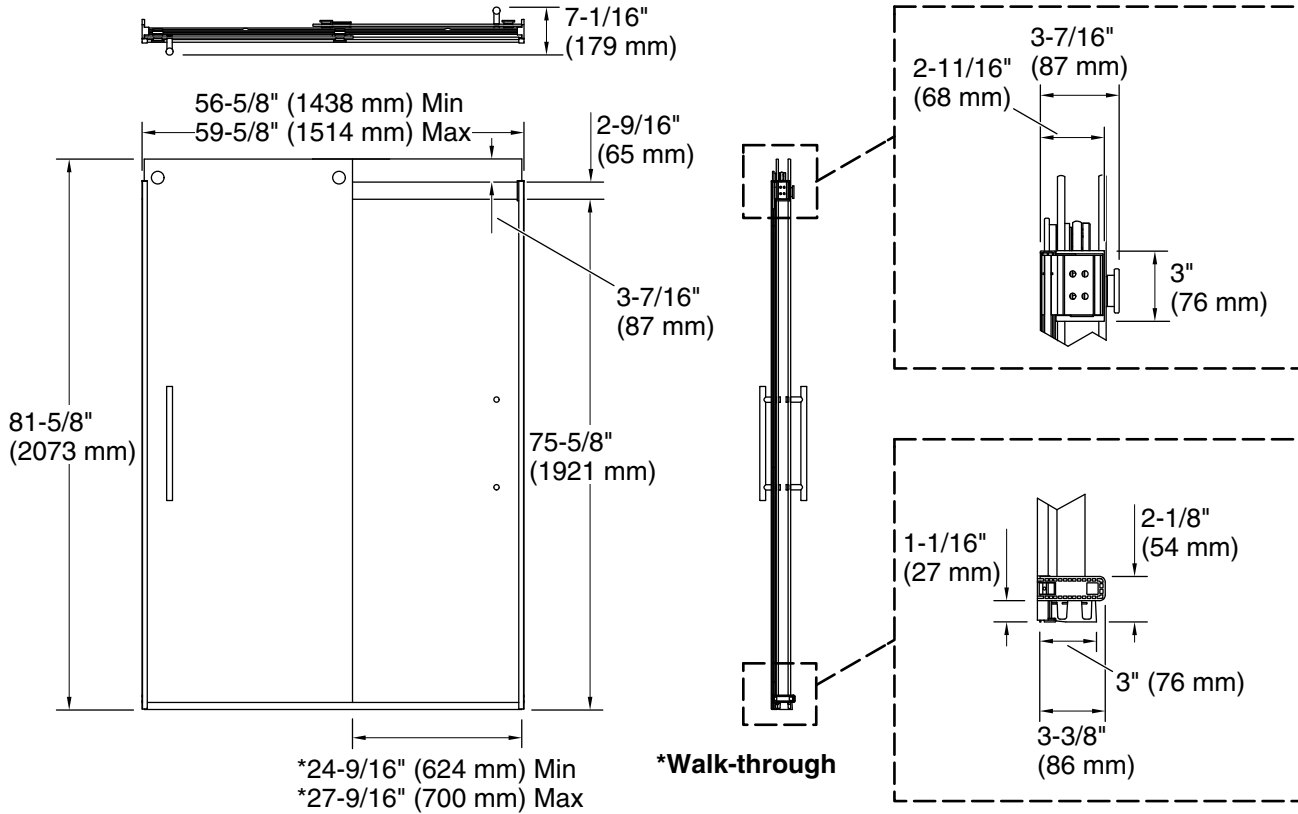

Features

- Frameless design emphasizes glass and creates a sleek, minimalist look
- Innovative roller design with stainless steel bearings simplifies installation and provides out-of-plumb adjustability while glass is installed
- 17" (432 mm) vertical handles with 1/4" (6 mm) inside knob for easy opening and closing
- Cushioned center guide provides smooth, quiet sliding action
- CleanCoat®+ glass coating creates a hydrophobic barrier that repels water, soap scum, and residue, saving time and protecting shower doors 10 times longer than original CleanCoat. (Based on 2021 internal wear/abrasion testing using a microfiber cloth.)
- Smooth, easy-to-clean wall jambs
- Tempered glass ensures enhanced safety and durability

Material

- Frameless, 3/8" (10 mm) thick Crystal Clear tempered glass
- Anodized aluminum prevents rust and corrosion

Installation

- Fits opening widths 56-5/8" – 59-5/8" (1438 – 1514 mm)
- 81-5/8" (2073 mm) high, with a lofty 75-5/8" (1921 mm) minimum head clearance
- 3" (76.2 mm) width adjustment
- Out-of-plumb adjustability simplifies installation
- For residential use only
- Not for use in hospitality

Available Glass Options

Code	Description
L	Crystal Clear

Technical Information

All product dimensions are nominal.

Base-To-Wall	1/2" (13 mm)
Radius – Max:	
Shower Ledge Min	3" (76 mm)
Flat:	
Shower Wall Min	3-1/2" (89 mm)
Flat:	

Notes

Install this product according to the installation instructions.

The vertical opening should be a minimum of 84-5/8" (2149 mm) to allow for installation clearance.