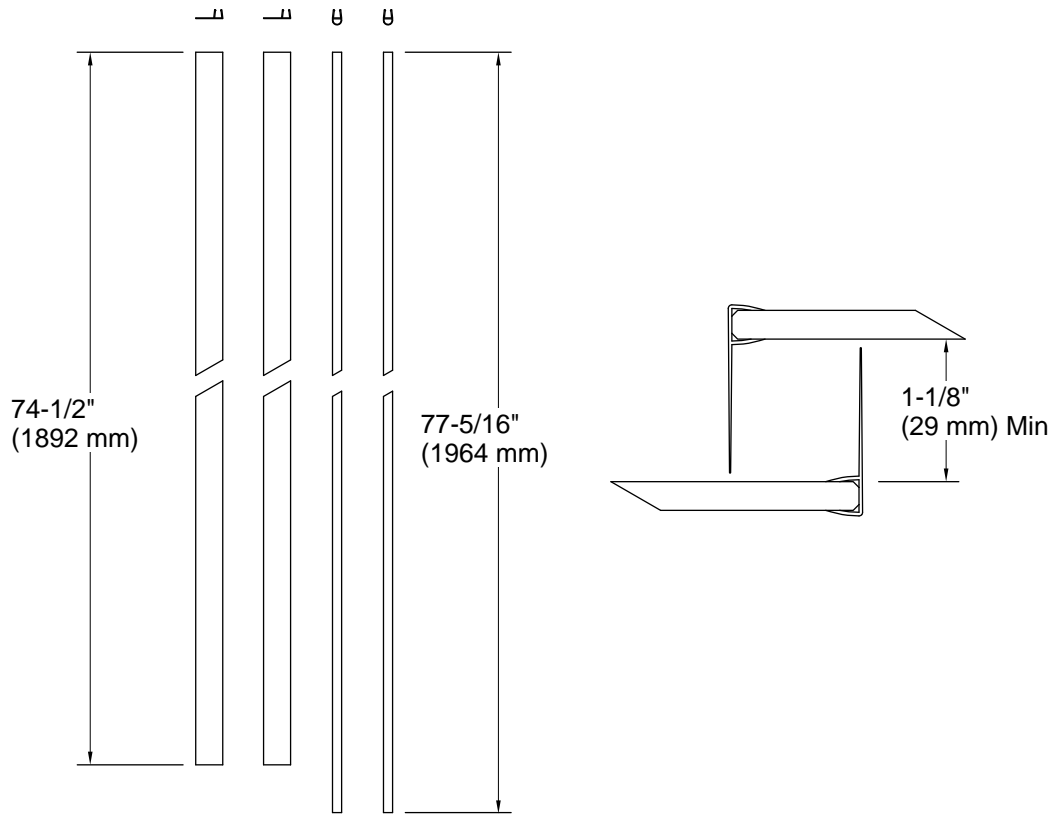

Features

- For use with select KOHLER® sliding shower and bath doors with 3/8" (10 mm) glass thickness and space between panels of 1-1/8" (29 mm) or greater
- Bulb seals improve water containment between the door and wall
- Fin seals close the space between door panels, providing improved water containment
- Includes two field trimmable fin seals, 74-1/2" (1892.3 mm) long
- Includes two field trimmable bulb seals, 77-5/16" (1963.7 mm) long
- Can be used on shower doors up to 82" tall

Technical Information

All product dimensions are nominal.

Material: Plastic