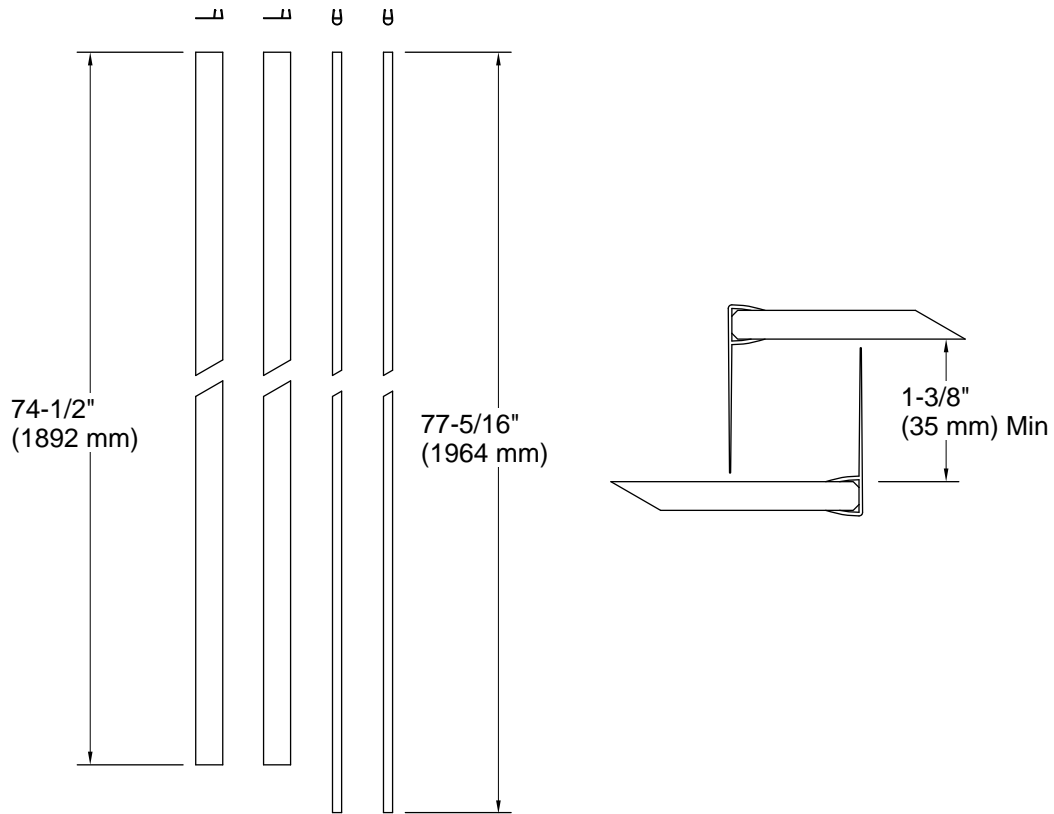

Features

- For use with select KOHLER® sliding shower and bath doors with 5/16" (8 mm) glass thickness and space between panels of 1-3/8" (35 mm) or greater
- Bulb seals improve water containment between the door and wall
- Fin seals close the space between door panels, providing improved water containment
- Includes two field trimmable fin seals, 74-1/2" (1892.3 mm) long
- Includes two field trimmable bulb seals, 77-5/16" (1963.7 mm) long
- Can be used on shower doors up to 82" tall

Technical Information

All product dimensions are nominal.

Material: Plastic