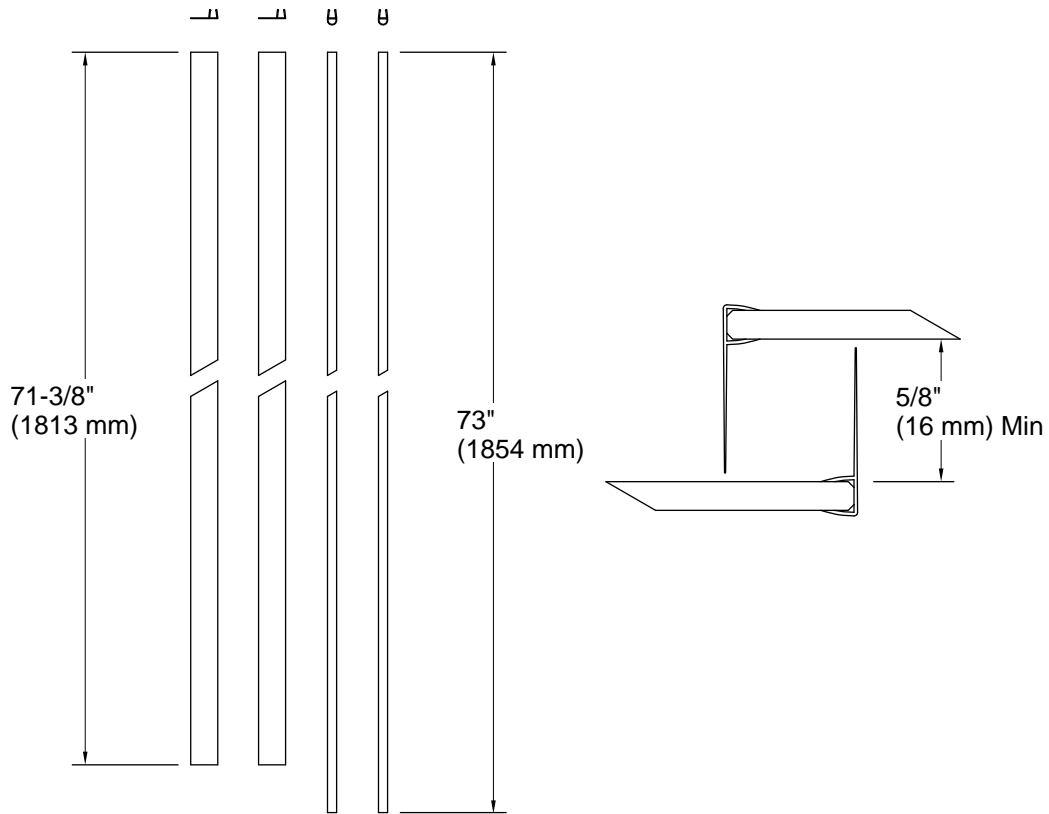

## Features

- For use with select KOHLER® sliding shower and bath doors with 1/4" (6 mm) glass thickness and space between panels of 5/8" (16 mm) or greater
- Bulb seals improve water containment between the door and wall
- Fin seals close the space between door panels, providing improved water containment
- Includes two field trimmable fin seals, 71-3/8" (1812.9 mm) long
- Includes two field trimmable bulb seals, 73" (1854 mm) long
- Can be used on shower doors up to 74" tall

## Technical Information

All product dimensions are nominal.

Material: Plastic