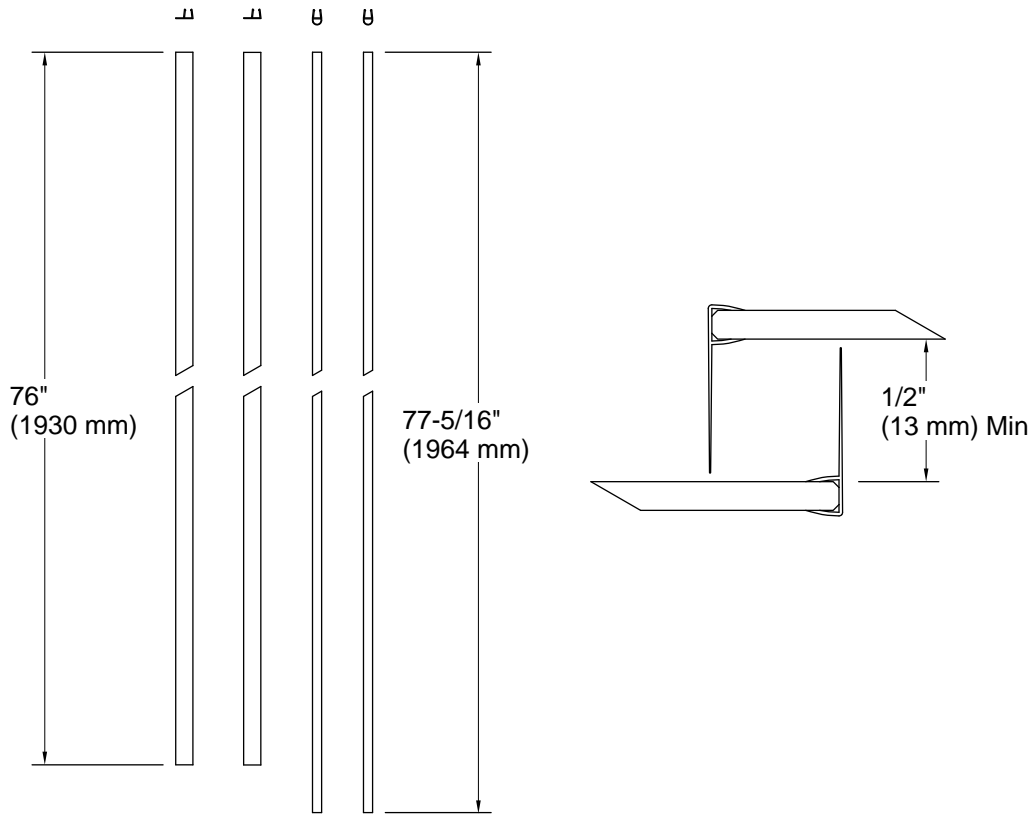

### Features

- For use with select KOHLER® sliding shower and bath doors with 3/8" (10 mm) glass thickness and space between panels of 1/2" (12mm) to 1-1/8" (29 mm)
- Bulb seals improve water containment between the door and wall
- Fin seals close the space between door panels, providing improved water containment
- Includes two field trimmable fin seals, 76" (1930 mm) long
- Includes two field trimmable bulb seals, 77-5/16" (1963.7 mm) long
- Can be used on shower doors up to 82" tall

## Technical Information

All product dimensions are nominal.

Material: Plastic