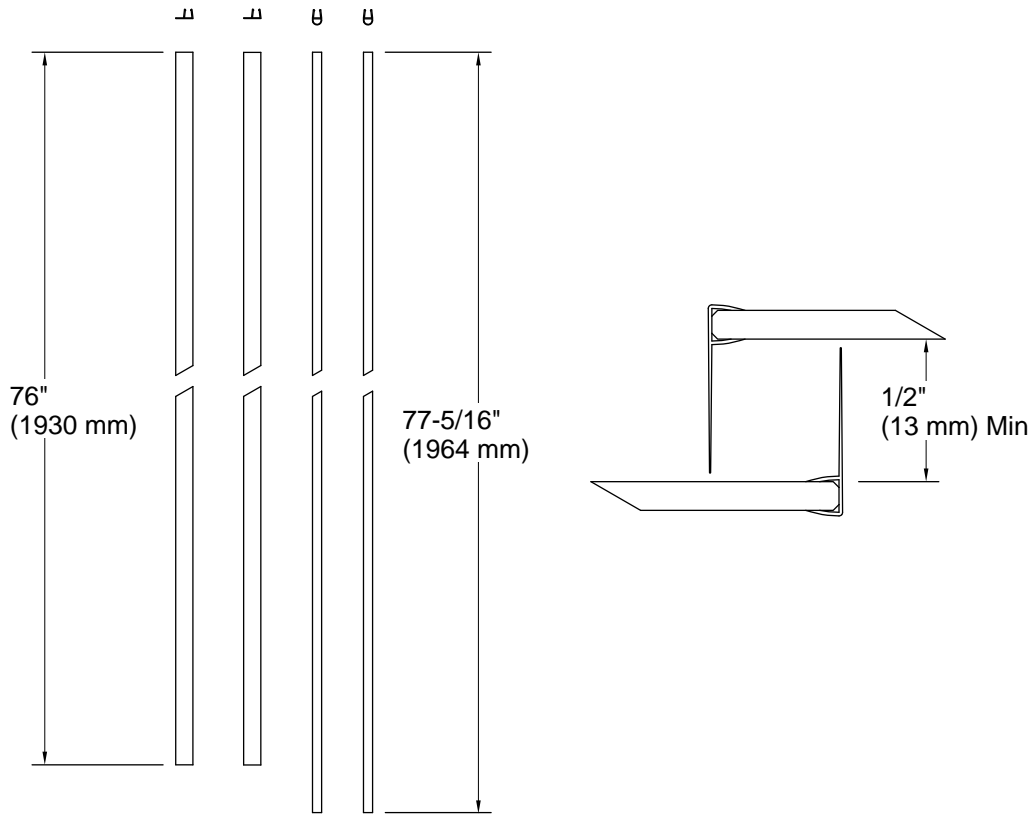

Features

- For use with select KOHLER® sliding shower and bath doors with 5/16" (8 mm) glass thickness and space between panels of 1/2" (12 mm) to 1-1/8" (29 mm)
- Bulb seals improve water containment between the door and wall
- Fin seals close the space between door panels, providing improved water containment
- Includes two field trimmable fin seals, 76" (1930 mm) long
- Includes two field trimmable bulb seals, 77-5/16" (1963.7 mm) long
- Can be used on shower doors up to 82" tall

Technical Information

All product dimensions are nominal.

Material: Plastic