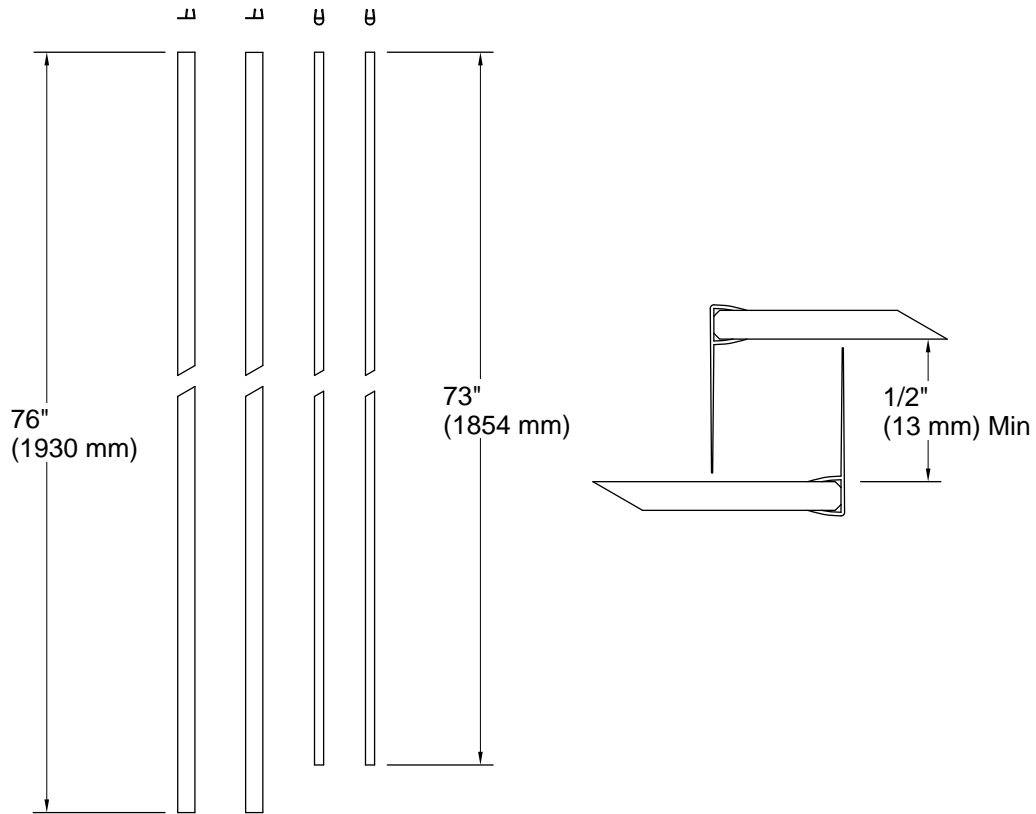

### Features

- For use with select KOHLER® sliding shower and bath doors with 1/4" (6 mm) glass thickness and space between panels of 1/2" (12 mm) to 5/8" (16 mm)
- Bulb seals improve water containment between the door and wall
- Fin seals close the space between door panels, providing improved water containment
- Includes two field trimmable fin seals, 76" (1930 mm) long
- Includes two field trimmable bulb seals, 73" (1854 mm) long
- Can be used on shower doors up to 82" tall

### Technical Information

All product dimensions are nominal.

Material: Plastic