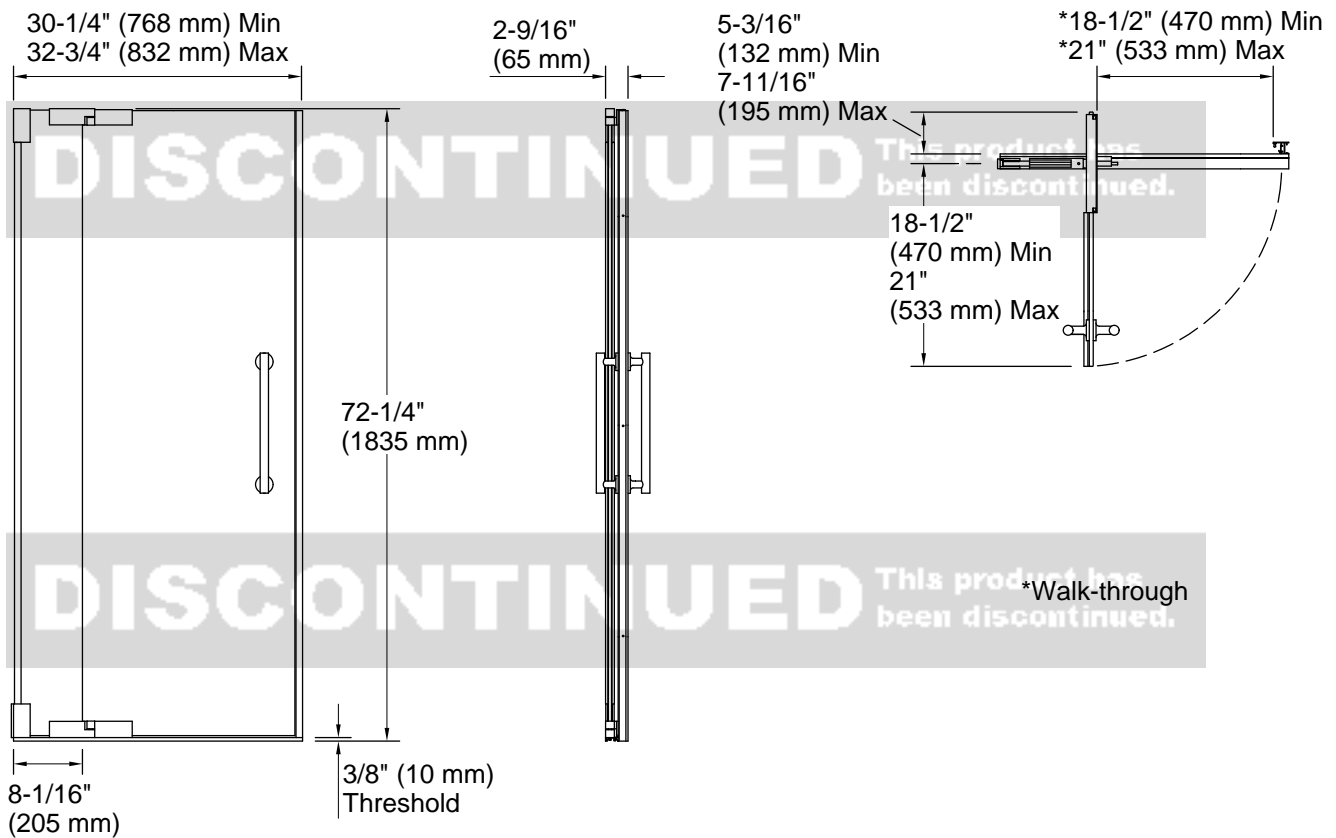

Material

- Frameless, 3/8" (10 mm) thick Crystal Clear tempered glass

Installation

- Out-of-plumb adjustability simplifies installation
- Door can be installed to open to the left or right to suit your bathroom layout
- Not for use in hospitality
- For residential use only

Included Components

K-705767 14" pivot shower door handle

Codes/Standards

ANSI Z97.1
CAN/CGSB-12.1
CPSC 16CFR 1201

**KOHLER® Bath and Shower Doors
Ten-Year Limited Warranty**

See website for detailed warranty information.

Available Glass Options

Code	Description
L	Crystal Clear

DISCONTINUED This product has been discontinued.

Technical Information

All product dimensions are nominal.

Base-To-Wall 3/8" (10 mm)

Radius – Max:

Wall Studs Required Yes
 for Door:

Notes

Install this product according to the installation guide.

The vertical opening should be a minimum of 74-1/4" (1886 mm) to allow for installation clearance.