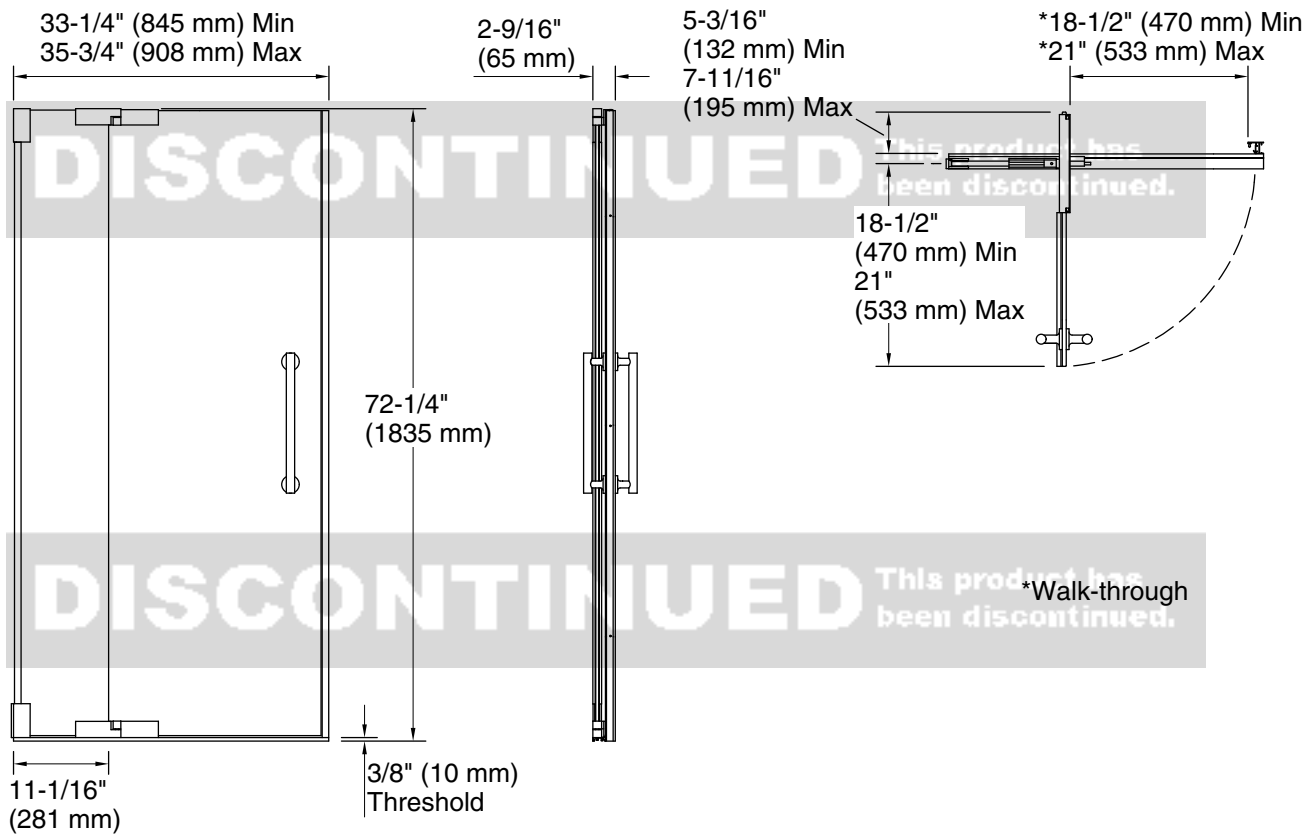

Material

- Frameless, 3/8" (10 mm) thick Crystal Clear tempered glass

Installation

- Out-of-plumb adjustability simplifies installation
- Door can be installed to open to the left or right to suit your bathroom layout
- Not for use in hospitality
- For residential use only

Included Components

K-705767 14" pivot shower door handle

Codes/Standards

ANSI Z97.1
CAN/CGSB-12.1
CPSC 16CFR 1201

KOHLER® Bath and Shower Doors Ten-Year Limited Warranty

See website for detailed warranty information.

Available Glass Options

Code	Description
L	Crystal Clear

DISCONTINUED This product has been discontinued.

Technical Information

All product dimensions are nominal.

Base-To-Wall 3/8" (10 mm)

Radius – Max:

Notes

Install this product according to the installation guide.

The vertical opening should be a minimum of 74-1/4" (1886 mm) to allow for installation clearance.