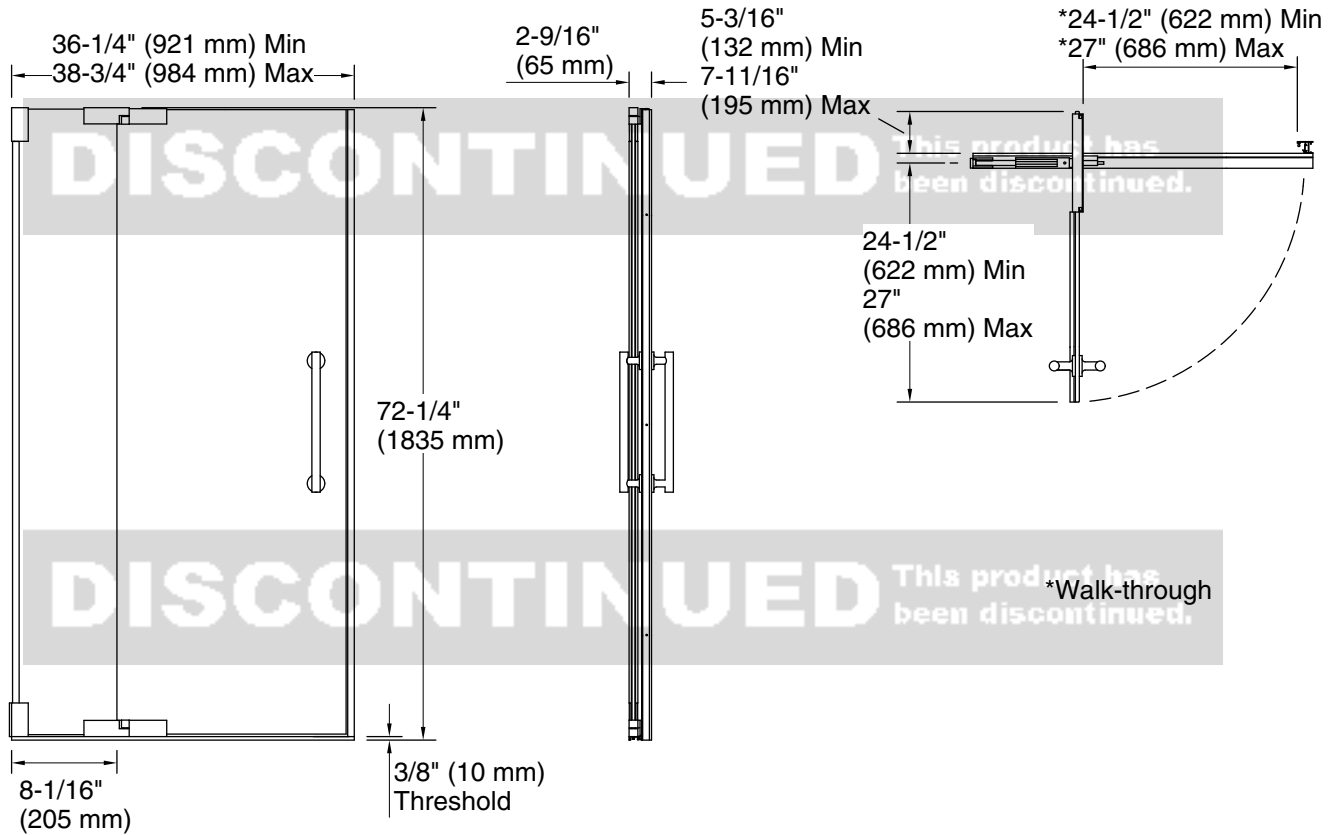

Material

- Frameless, 3/8" (10 mm) thick Crystal Clear tempered glass

Installation

- Out-of-plumb adjustability simplifies installation
- Door can be installed to open to the left or right to suit your bathroom layout
- Not for use in hospitality
- For residential use only

Included Components

K-705767 14" pivot shower door handle

Codes/Standards

ANSI Z97.1
CAN/CGSB-12.1
CPSC 16CFR 1201

KOHLER® Bath and Shower Doors Ten-Year Limited Warranty

See website for detailed warranty information.

Available Glass Options

Code	Description
L	Crystal Clear

DISCONTINUED This product has been discontinued.

Technical Information

All product dimensions are nominal.

Base-To-Wall 3/8" (10 mm)

Radius – Max:

Notes

Install this product according to the installation guide.

The vertical opening should be a minimum of 74-1/4" (1886 mm) to allow for installation clearance.