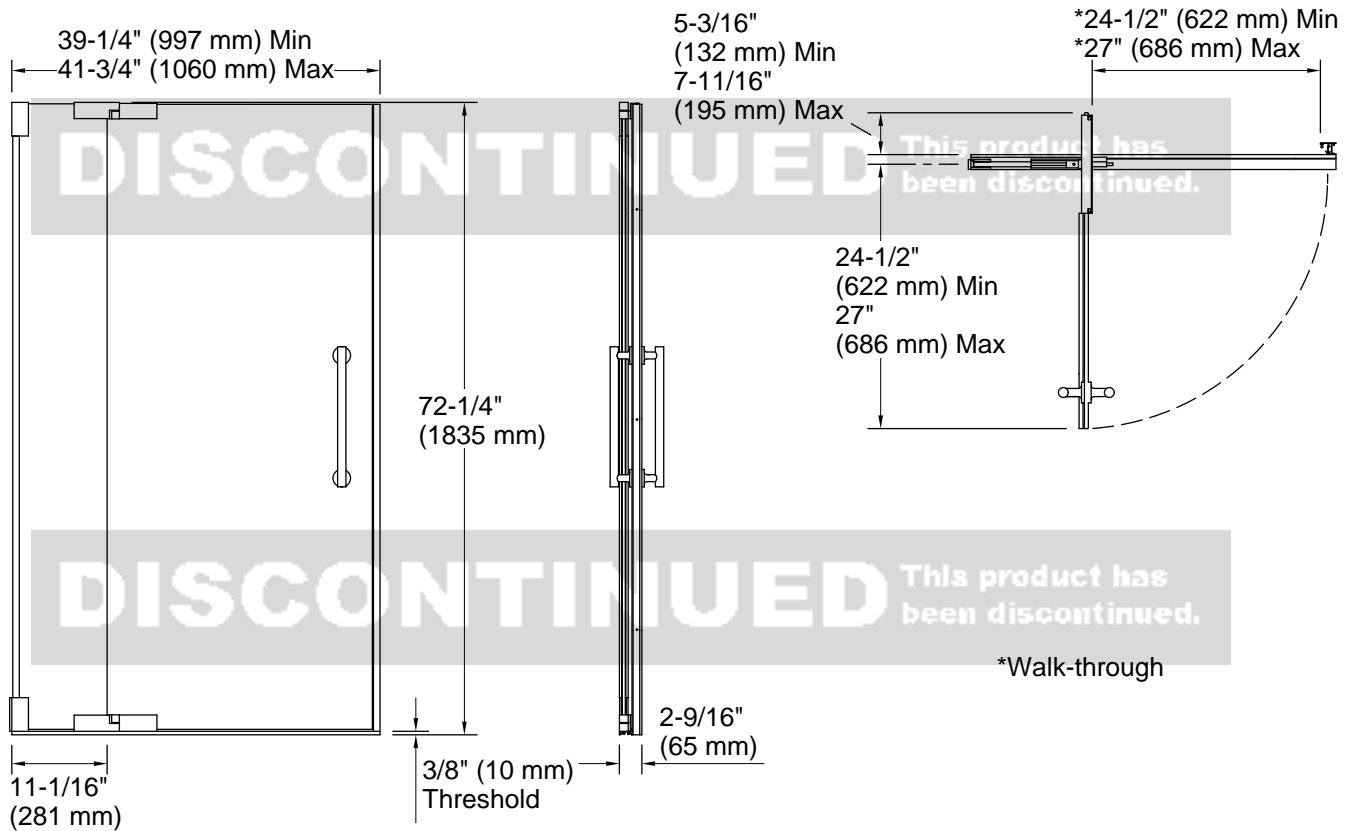

### Material

- Frameless, 3/8" (10 mm) thick Crystal Clear tempered glass

### Included Components

K-705767 14" pivot shower door handle

### Technical Information

All product dimensions are nominal.

Base-To-Wall 3/8" (10 mm)

Radius – Max:

### Notes

Install this product according to the installation guide.

The vertical opening should be a minimum of 74-1/4" (1886 mm) to allow for installation clearance.