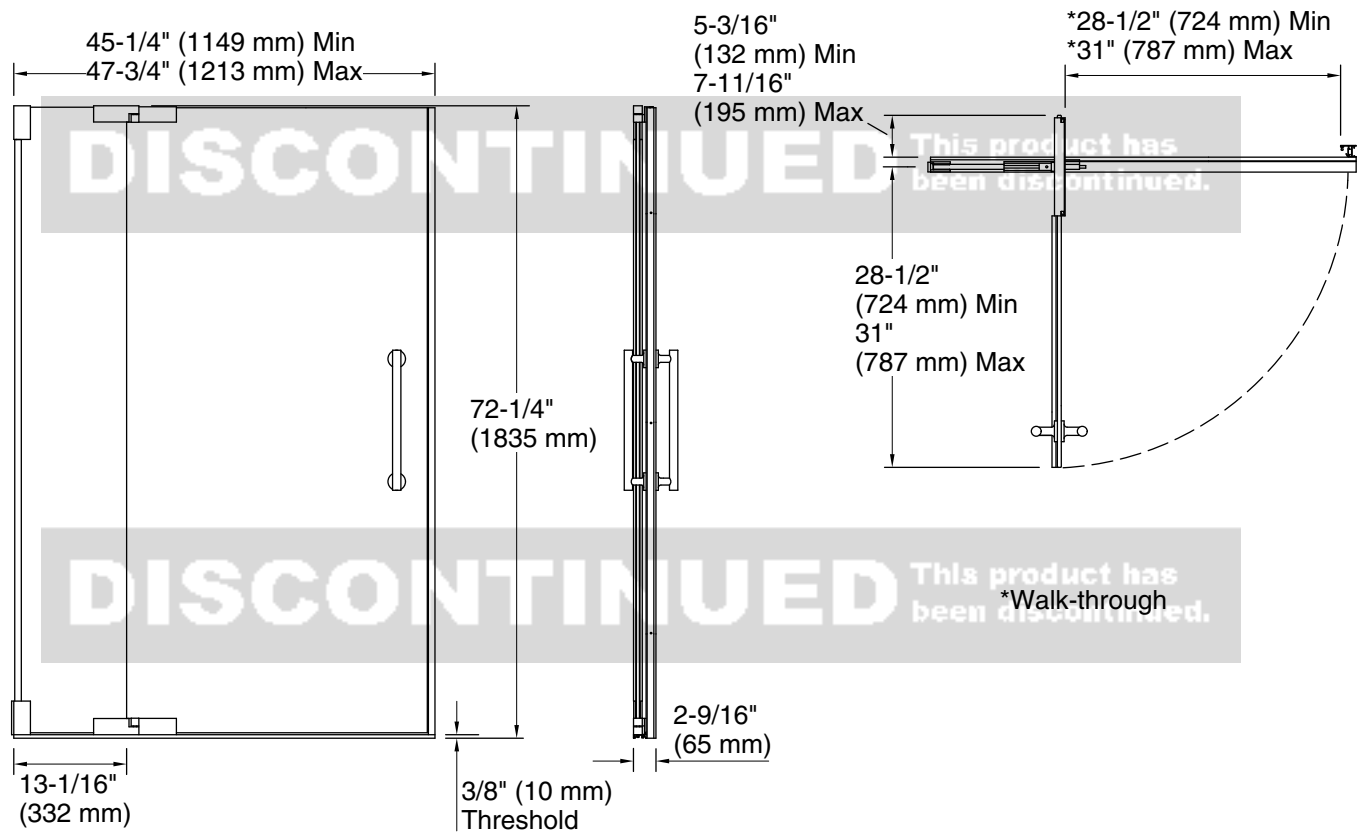

### Material

- Frameless, 3/8" (10 mm) thick Crystal Clear tempered glass

### Included Components

K-705767 14" pivot shower door handle

### Technical Information

All product dimensions are nominal.

Base-To-Wall 3/8" (10 mm)

Radius – Max:

### Notes

Install this product according to the installation guide.

The vertical opening should be a minimum of 74-1/4" (1886 mm) to allow for installation clearance.