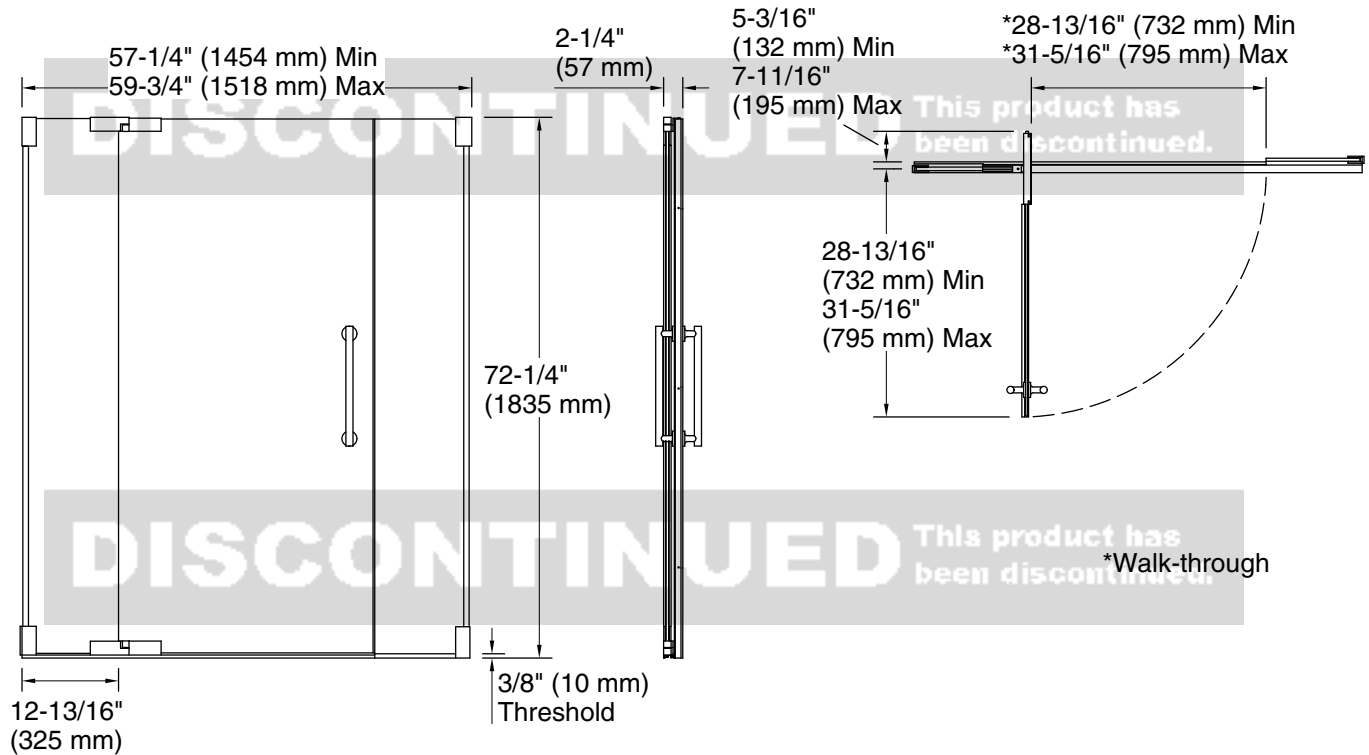

Material

- Frameless, 3/8" (10 mm) thick Crystal Clear tempered glass

Installation

- Out-of-plumb adjustability simplifies installation
- Door can be installed to open to the left or right to suit your bathroom layout
- Not for use in hospitality
- For residential use only

Included Components

K-705767 14" pivot shower door handle

Codes/Standards

ANSI Z97.1

CAN/CGSB-12.1

CPSC 16CFR 1201

**KOHLER® Bath and Shower Doors
Ten-Year Limited Warranty**

See website for detailed warranty information.

Available Glass Options

Code	Description
------	-------------

L	Crystal Clear
---	---------------

DISCONTINUED This product has been discontinued.

Technical Information

All product dimensions are nominal.

Base-To-Wall 3/8" (10 mm)

Radius – Max:

Notes

Install this product according to the installation instructions.

The vertical opening should be a minimum of 74-1/4" (1886 mm) to allow for installation clearance.