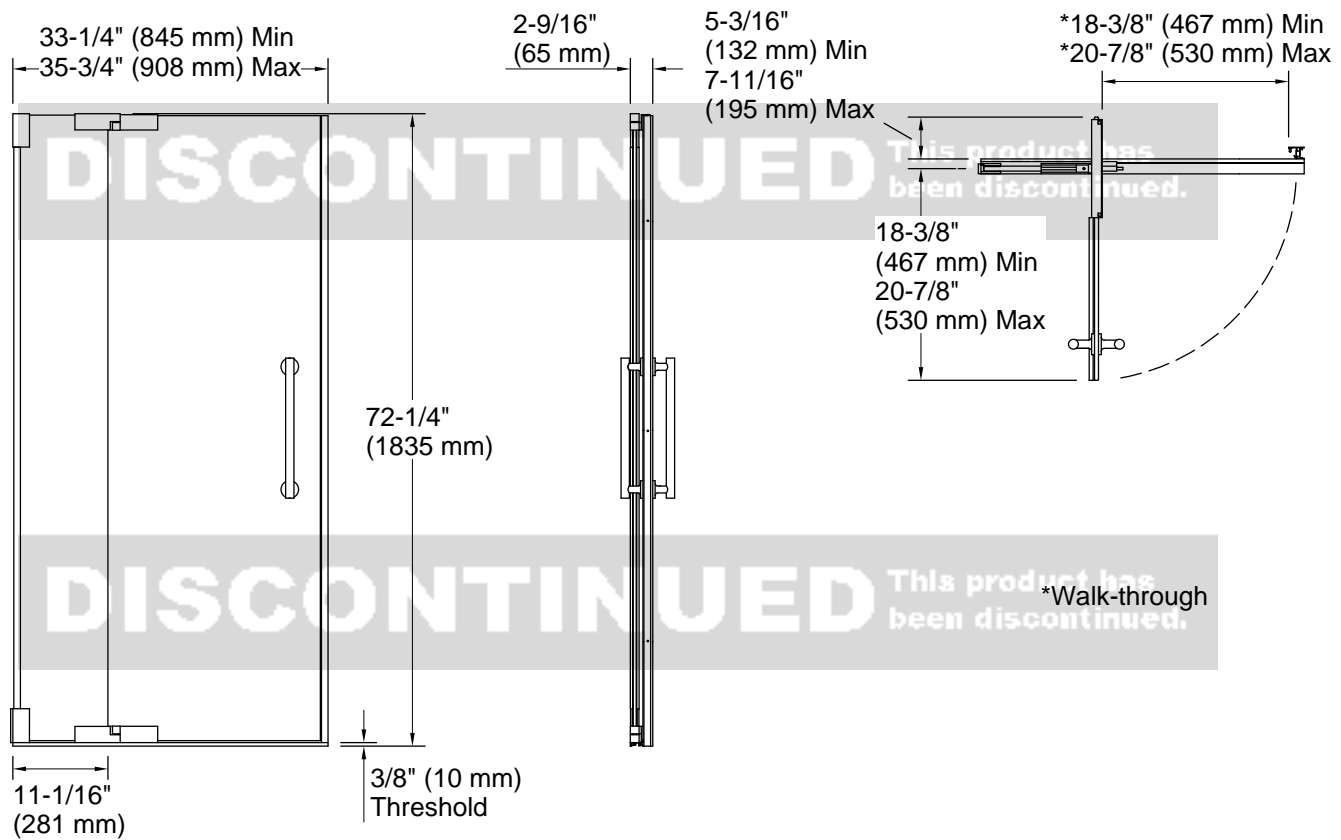

Installation

- Out-of-plumb adjustability simplifies installation
- Door can be installed to open to the left or right to suit your bathroom layout
- Not for use in hospitality
- For residential use only

Included Components

K-705767 14" pivot shower door handle

Codes/Standards

ANSI Z97.1
CAN/CGSB-12.1
CPSC 16CFR 1201

**KOHLER® Bath and Shower Doors
Ten-Year Limited Warranty**

See website for detailed warranty information.

Available Glass Options

Code	Description
L	Crystal Clear

DISCONTINUED This product has been discontinued.

Technical Information

All product dimensions are nominal.

Base-To-Wall 3/8" (10 mm)

Radius – Max:

Notes

Install this product according to the installation guide.

The vertical opening should be a minimum of 74-1/4" (1886 mm) to allow for installation clearance.