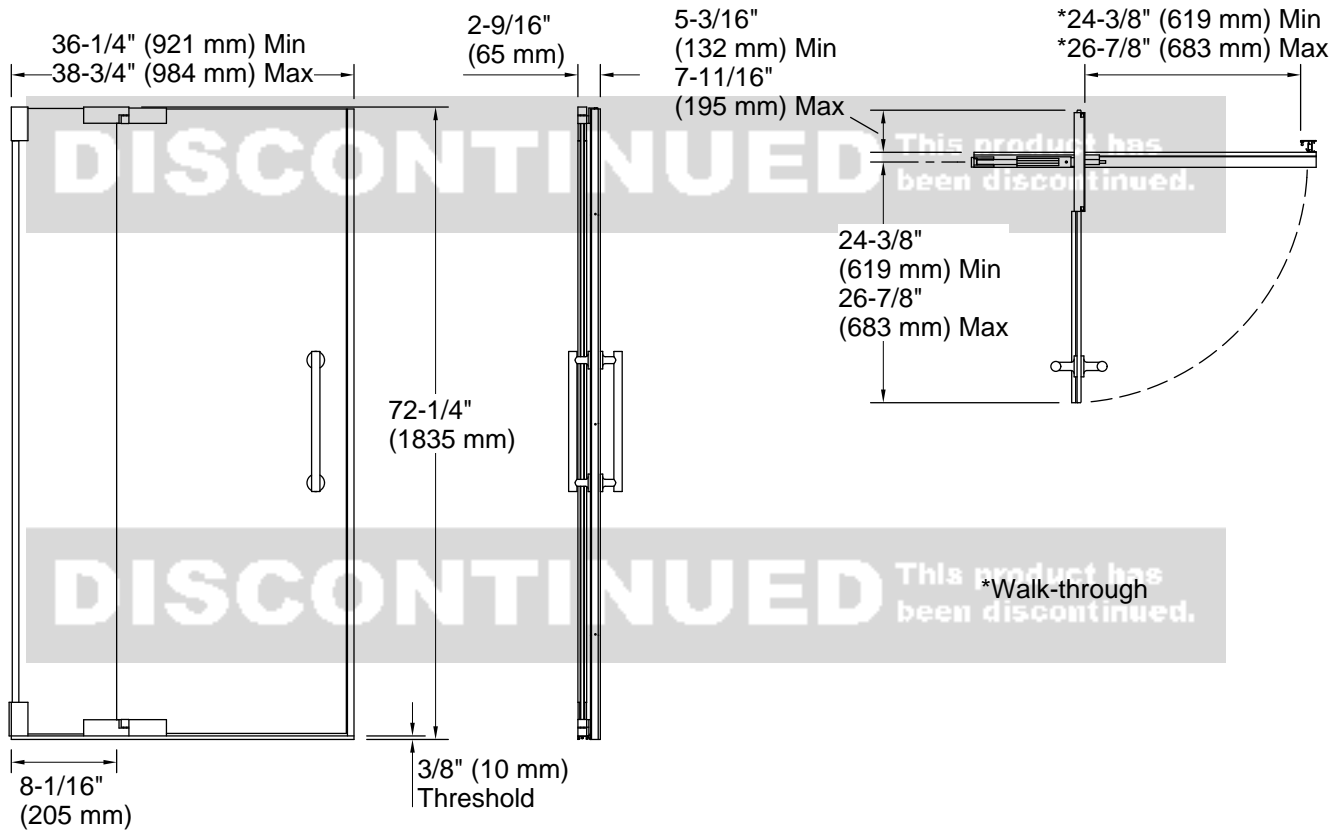

Installation

- Out-of-plumb adjustability simplifies installation
- Door can be installed to open to the left or right to suit your bathroom layout
- Not for use in hospitality
- For residential use only

Included Components

K-705767 14" pivot shower door handle

Codes/Standards

ANSI Z97.1
CAN/CGSB-12.1
CPSC 16CFR 1201

**KOHLER® Bath and Shower Doors
Ten-Year Limited Warranty**

See website for detailed warranty information.

Available Glass Options

Code	Description
L	Crystal Clear

DISCONTINUED This product has been discontinued.

Technical Information

All product dimensions are nominal.

Base-To-Wall 3/8" (10 mm)

Radius – Max:

Notes

Install this product according to the installation guide.

The vertical opening should be a minimum of 74-1/4" (1886 mm) to allow for installation clearance.