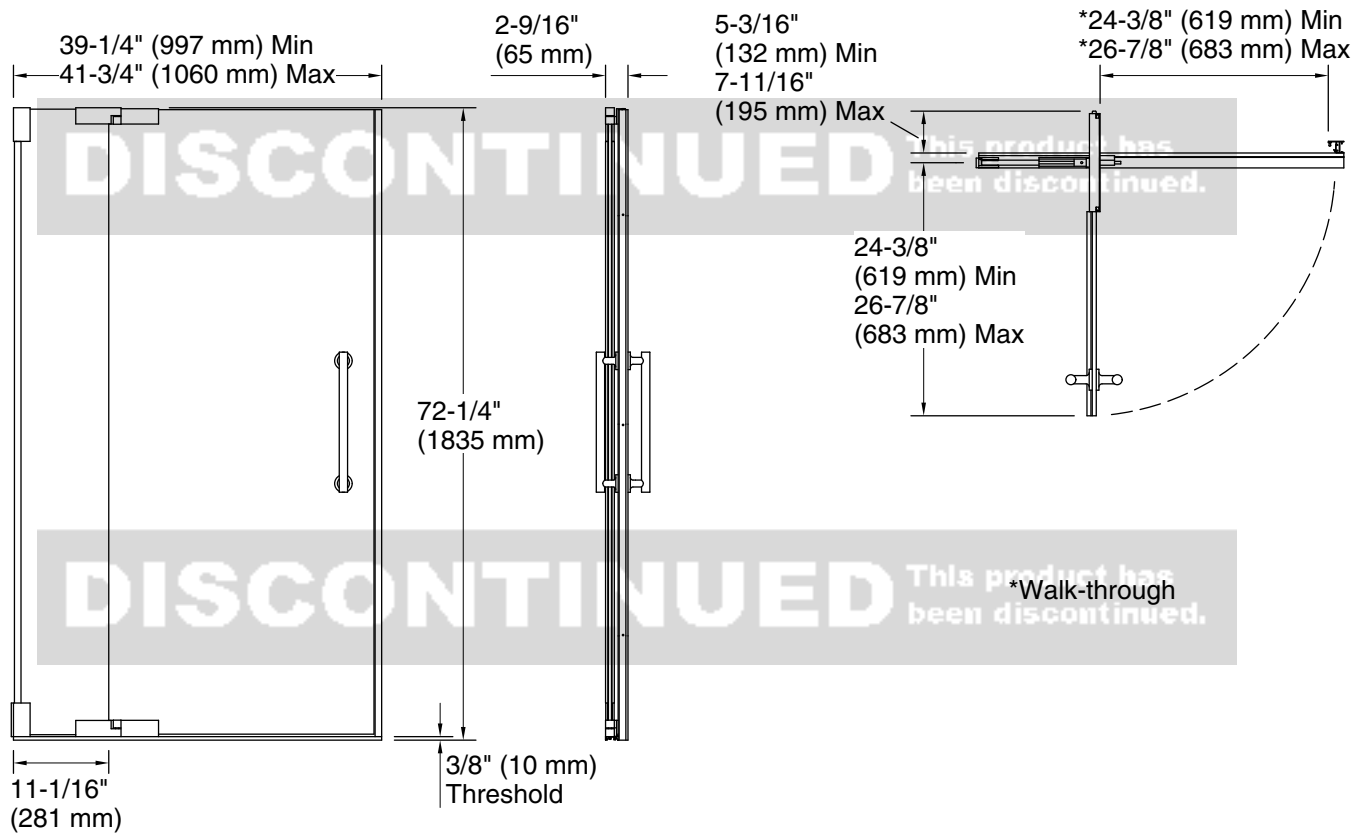

Technology

- Requires K-705758 and K-705760 glass, K-705767 handle, and K-705763 hardware components

Installation

- Out-of-plumb adjustability simplifies installation
- Door can be installed to open to the left or right to suit your bathroom layout
- Not for use in hospitality
- For residential use only

Included Components

K-705767 14" pivot shower door handle

Codes/Standards

ANSI Z97.1
CAN/CGSB-12.1
CPSC 16CFR 1201

KOHLER® Bath and Shower Doors Ten-Year Limited Warranty

See website for detailed warranty information.

Available Glass Options

Code	Description
L	Crystal Clear

DISCONTINUED This product has been discontinued.

Technical Information

All product dimensions are nominal.

Base-To-Wall 3/8" (10 mm)

Radius – Max:

Notes

Install this product according to the installation instructions.

The vertical opening should be a minimum of 74-1/4" (1886 mm) to allow for installation clearance.