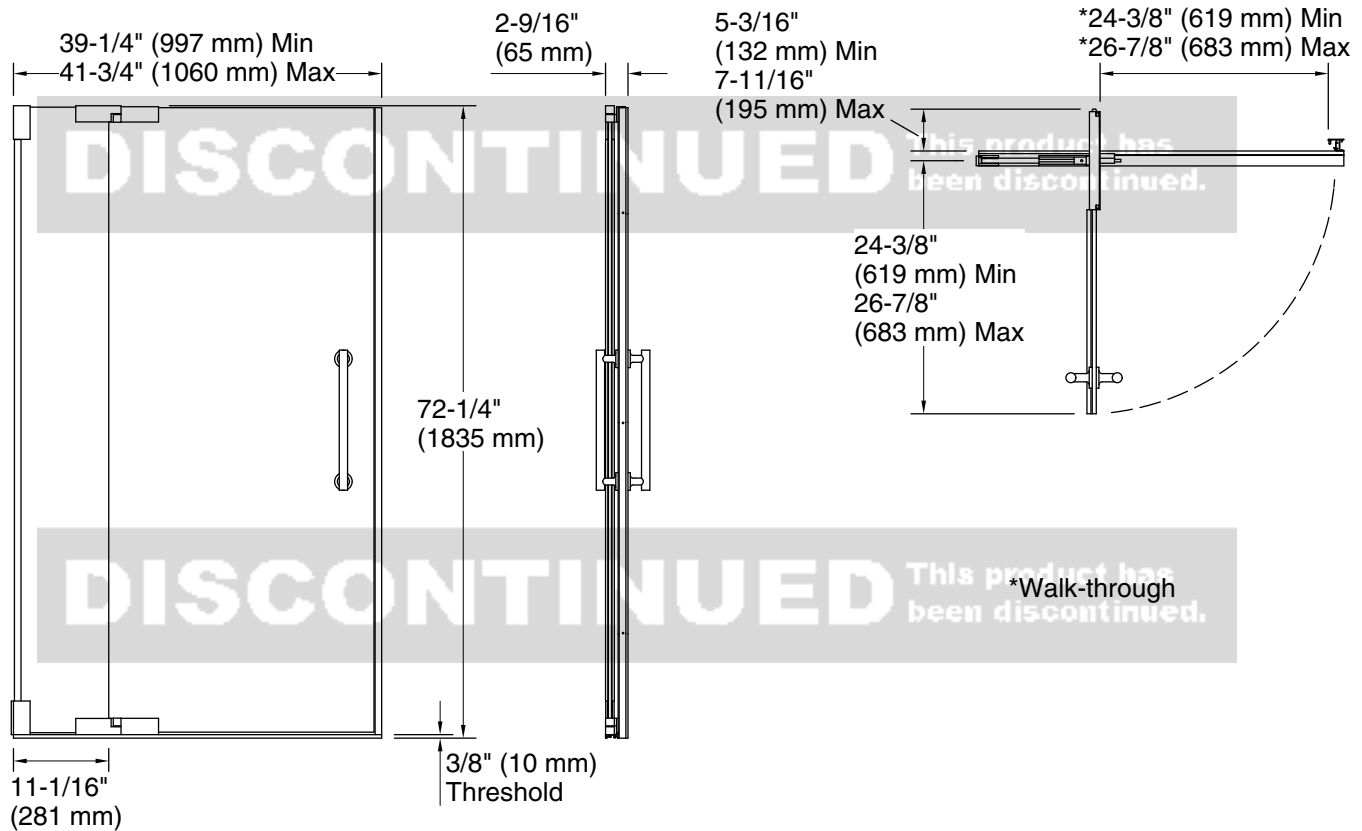

Technology

- Requires K-705758 and K-705760 glass, K-705767 handle, and K-705763 hardware components

Installation

- Out-of-plumb adjustability simplifies installation
- Door can be installed to open to the left or right to suit your bathroom layout
- Not for use in hospitality
- For residential use only

Included Components

K-705767 14" pivot shower door handle

KOHLER® Bath and Shower Doors Ten-Year Limited Warranty

See website for detailed warranty information.

Available Glass Options

Code	Description
L	Crystal Clear

DISCONTINUED This product has been discontinued.

Technical Information

All product dimensions are nominal.

Base-To-Wall 3/8" (10 mm)

Radius – Max:

Notes

Install this product according to the installation instructions.

The vertical opening should be a minimum of 74-1/4" (1886 mm) to allow for installation clearance.