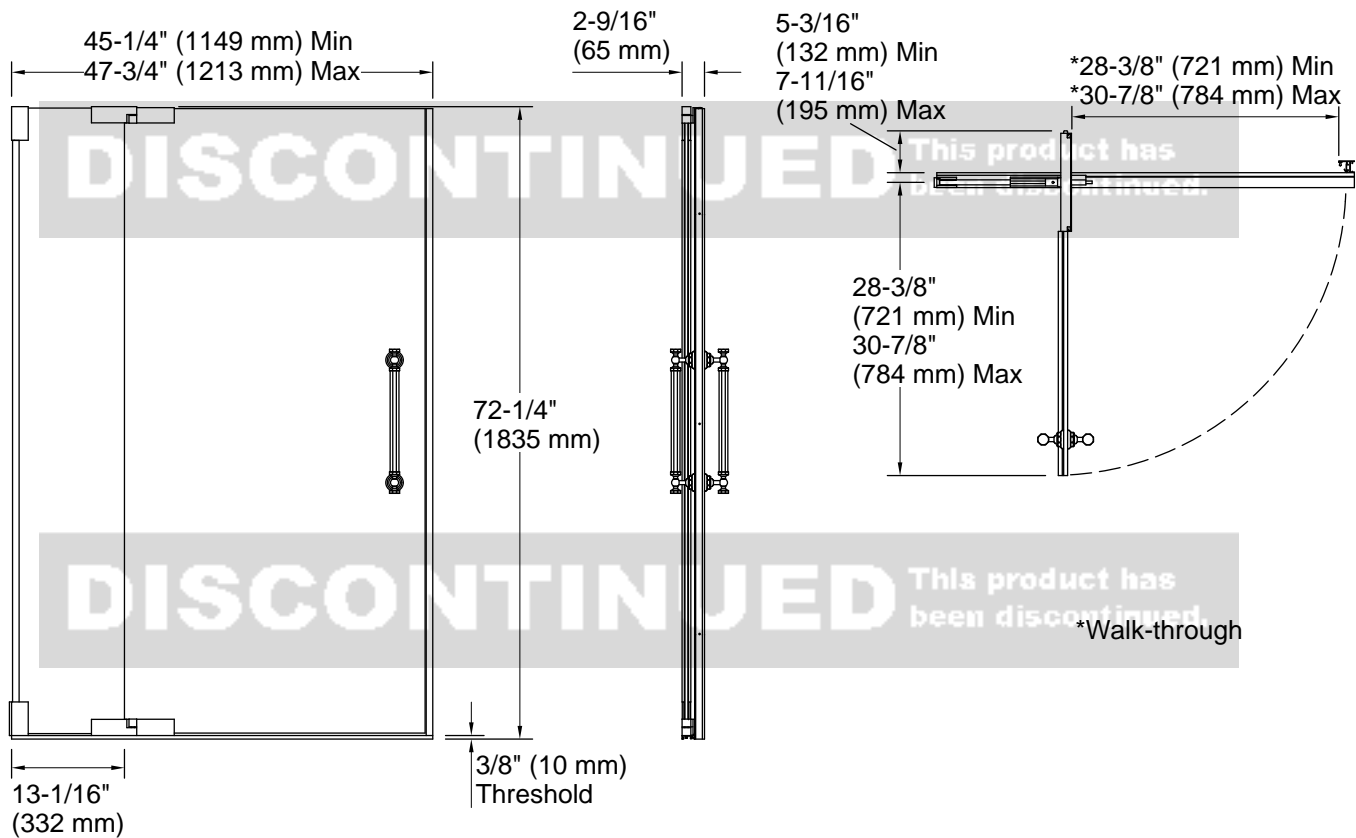

Features

- Frameless, 1/2" (12 mm) thick Crystal Clear tempered glass
- CleanCoat®+ glass coating creates a hydrophobic barrier that repels water, soap scum, and residue, saving time and protecting shower doors 10 times longer than original CleanCoat. (Based on 2021 internal wear/abrasion testing using a microfiber cloth.)
- Includes glass, handle, and hardware components
- Coordinates with Pinstripe faucets, accessories, and showering components to complete your bathroom
- Tempered glass ensures enhanced safety and durability

Installation

- Out-of-plumb adjustability simplifies installation
- Door can be installed to open to the left or right to suit your bathroom layout
- Not for use in hospitality
- For residential use only

DISCONTINUED This product has been discontinued.

Technical Information

All product dimensions are nominal.

Base-To-Wall 3/8" (10 mm)

Radius – Max:

Notes

Install this product according to the installation guide.

The vertical opening should be a minimum of 74-1/4" (1886 mm) to allow for installation clearance.