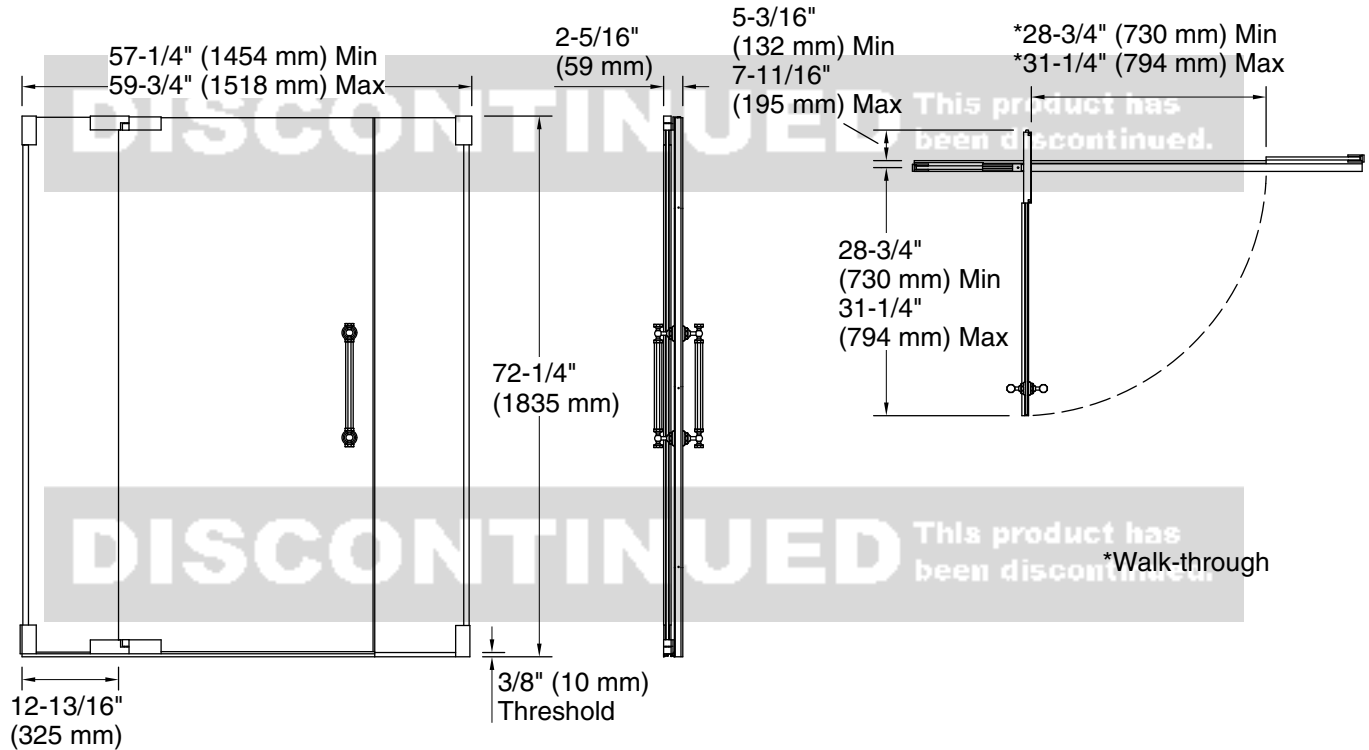

### Installation

- Out-of-plumb adjustability simplifies installation
- Door can be installed to open to the left or right to suit your bathroom layout
- Not for use in hospitality
- For residential use only

### Technical Information

All product dimensions are nominal.

Base-To-Wall 3/8" (10 mm)

Radius – Max:

### Notes

Install this product according to the installation guide.

The vertical opening should be a minimum of 74-1/4" (1886 mm) to allow for installation clearance.