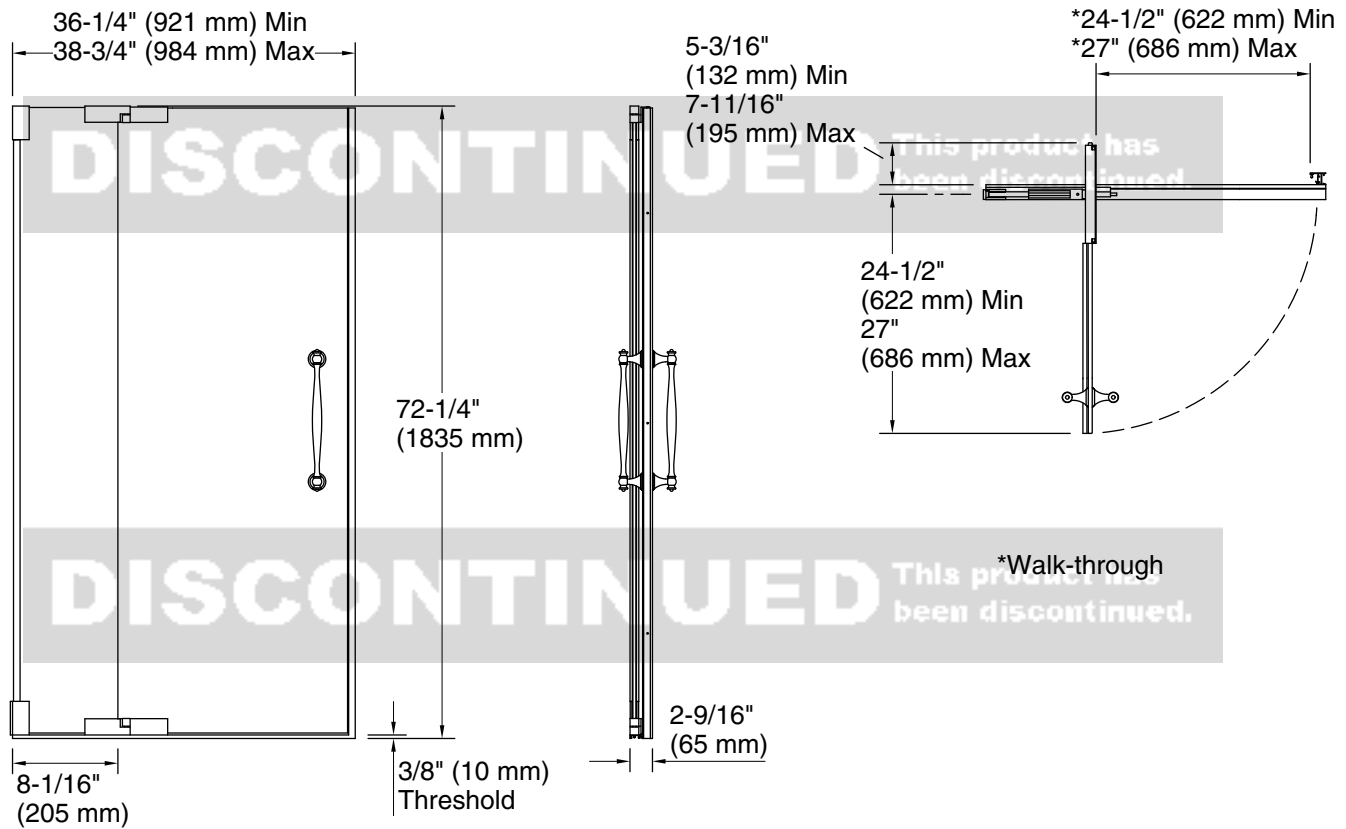

Material

- Frameless, 3/8" (10 mm) thick Crystal Clear tempered glass

Installation

- Out-of-plumb adjustability simplifies installation
- Door can be installed to open to the left or right to suit your bathroom layout
- Not for use in hospitality
- For residential use only

DISCONTINUED This product has been discontinued.

Technical Information

All product dimensions are nominal.

Base-To-Wall 3/8" (10 mm)

Radius – Max:

Notes

Install this product according to the installation guide.

The vertical opening should be a minimum of 74-1/4" (1886 mm) to allow for installation clearance.